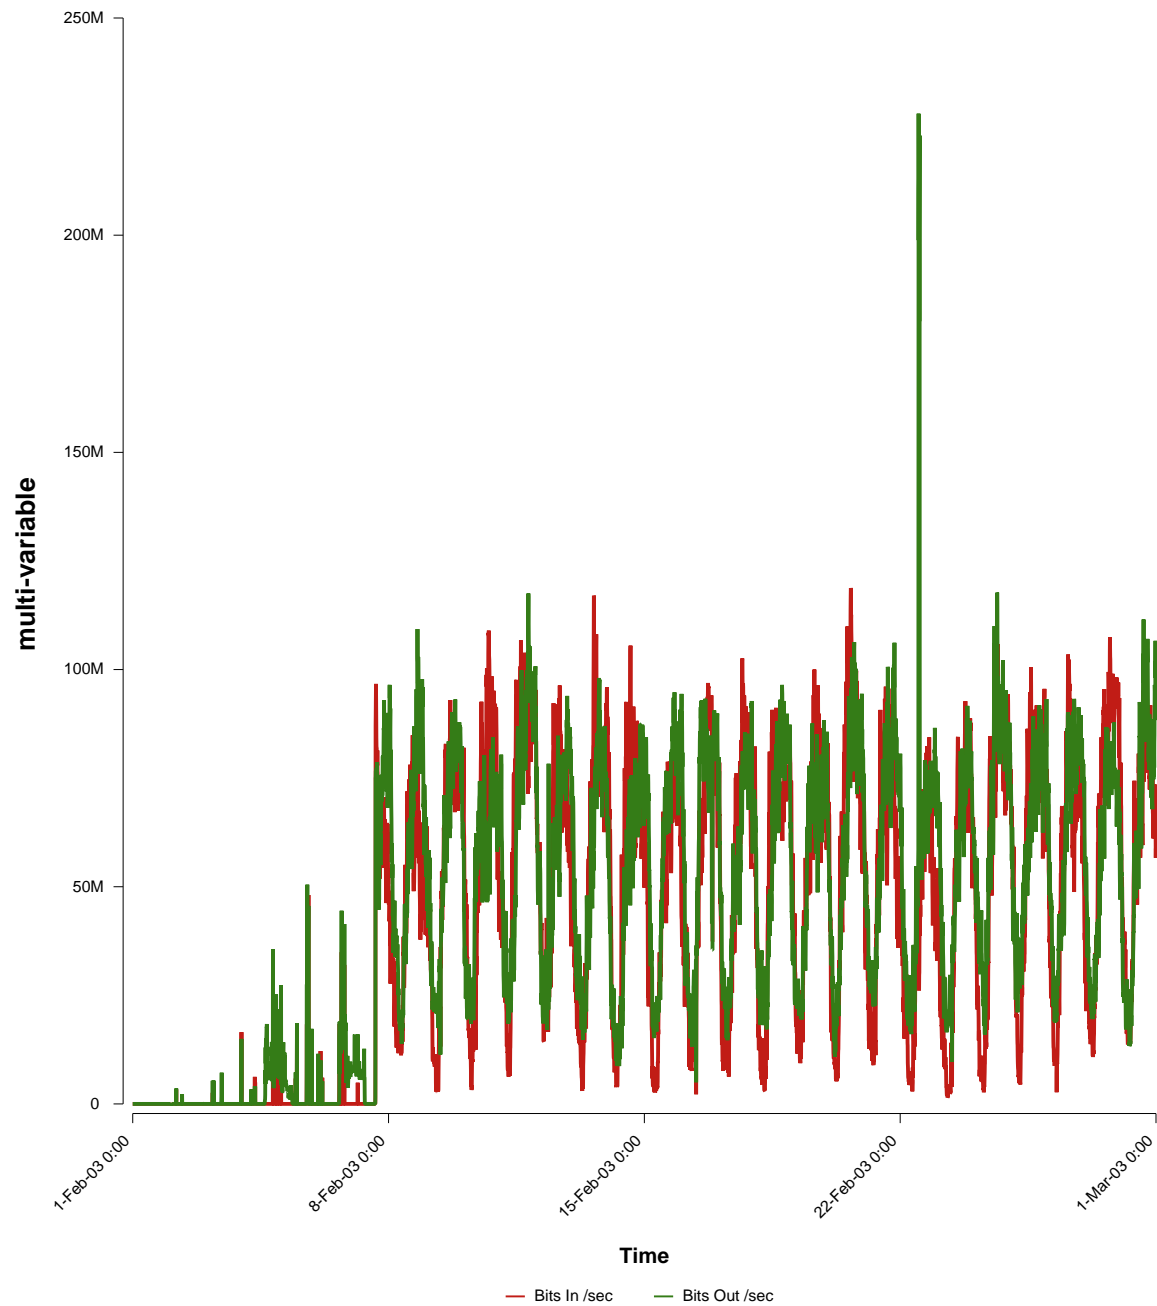

eHealth Trend Report

Divide by Time

SUNET-A-OREBRO-ORU

From: 2003/02/01 00:00
To: 2003/02/28 23:59

Created: 2003/03/02 05:00:27