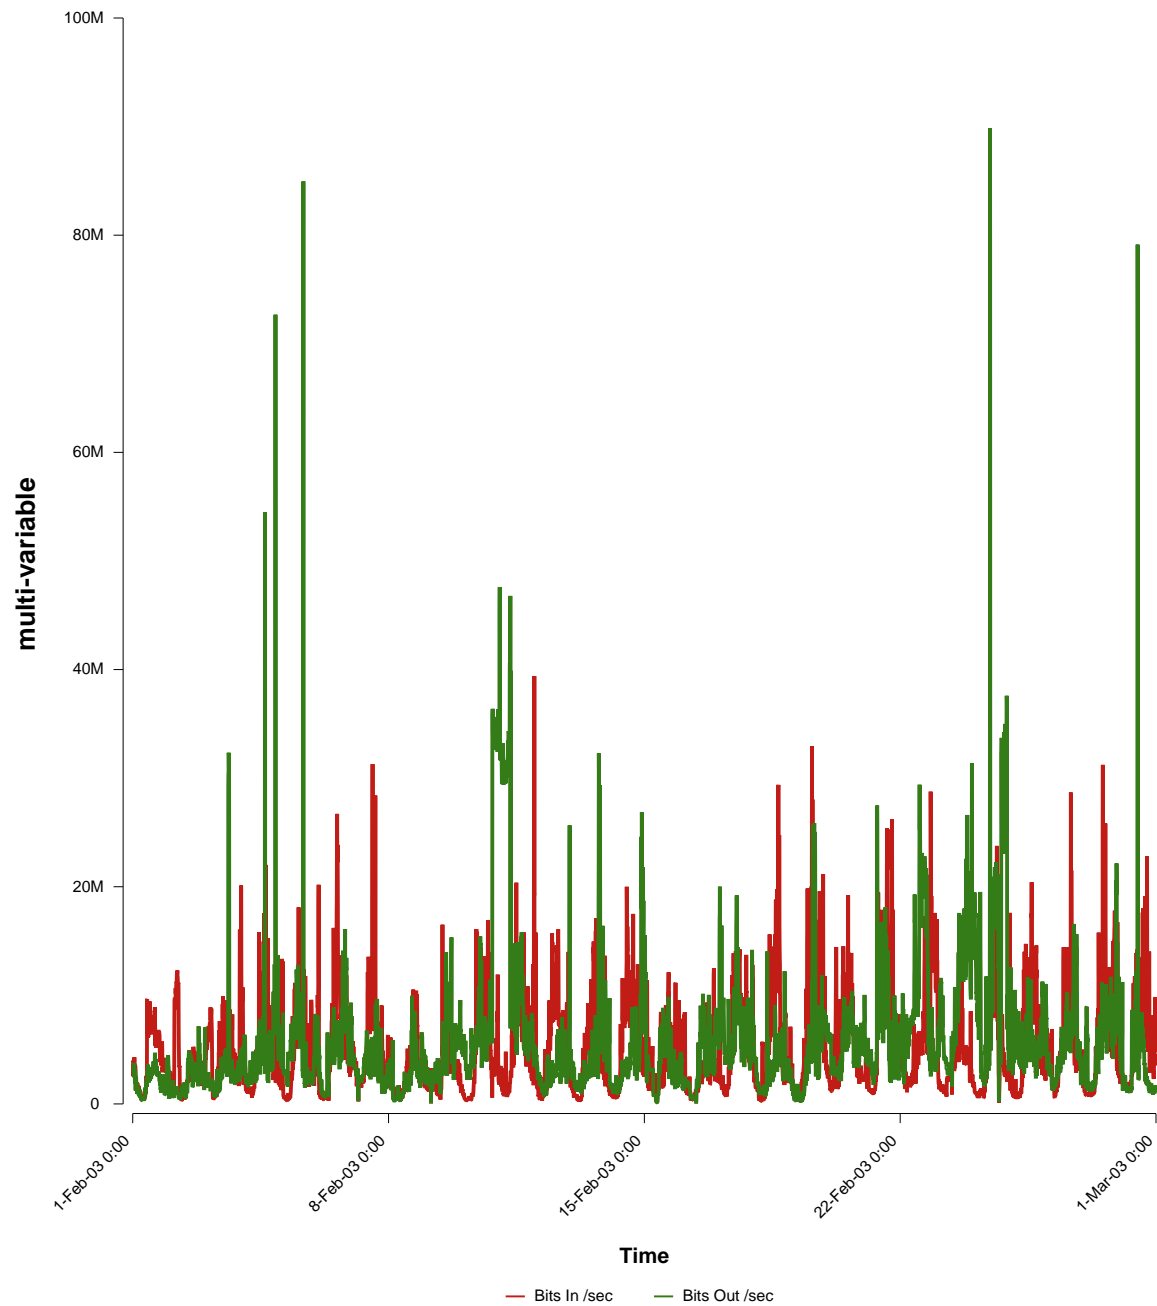

# eHealth Trend Report

Divide by Time

## SUNET-A-MALMO-MAH

From: 2003/02/01 00:00  
To: 2003/02/28 23:59

Created: 2003/03/02 04:50:22