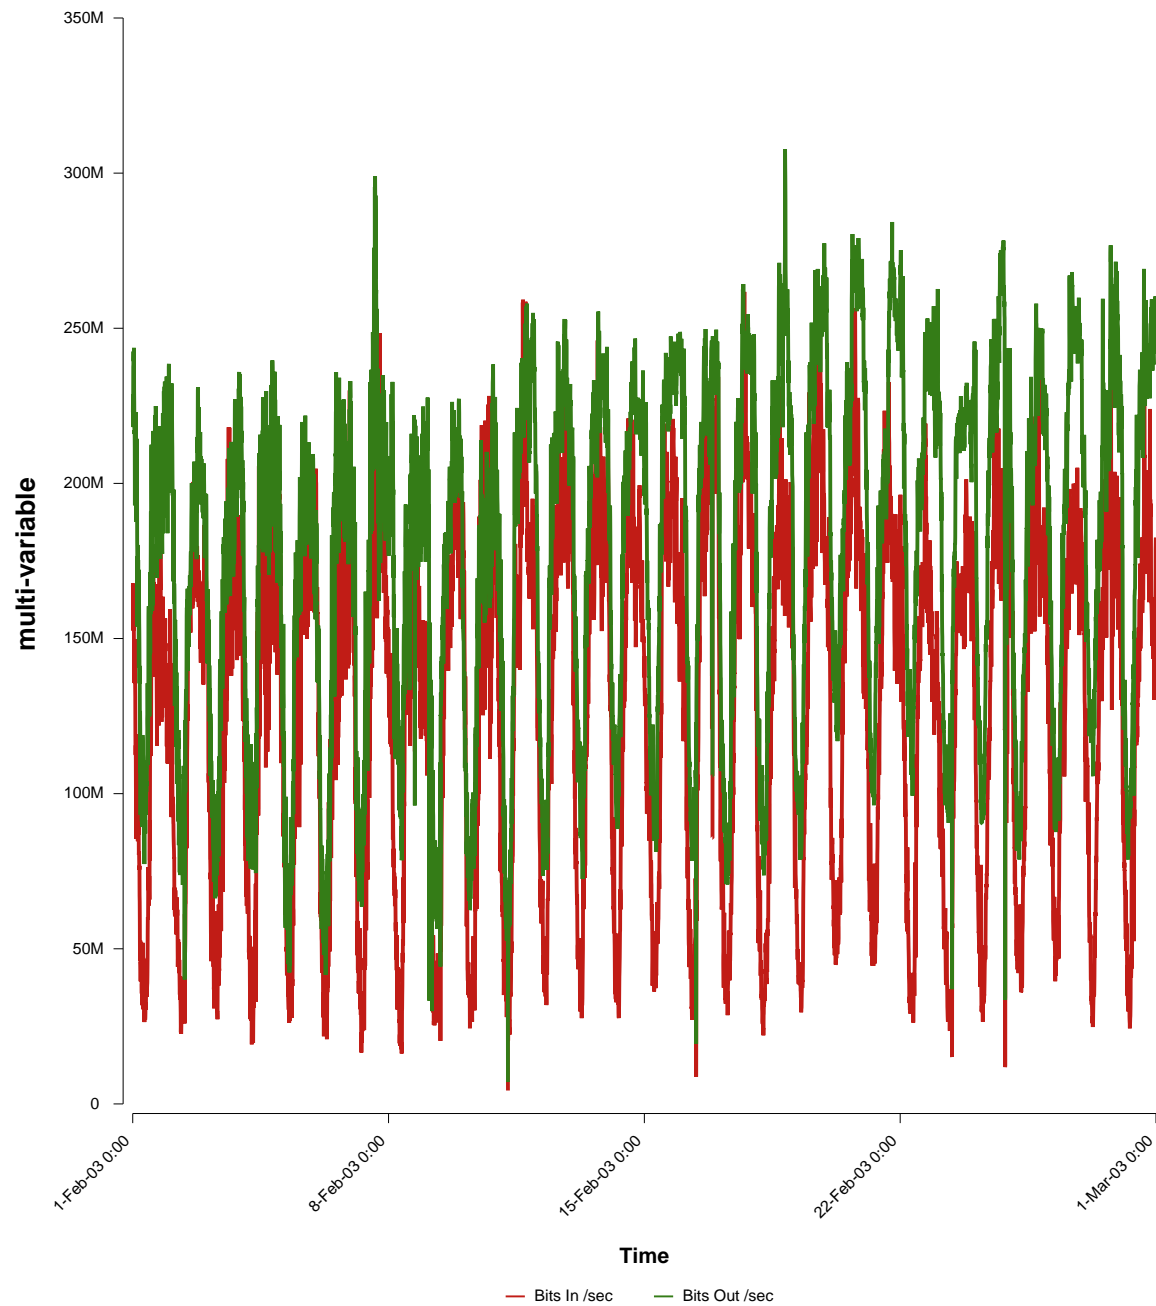

eHealth Trend Report

Divide by Time

SUNET-A-LUND-LU

From: 2003/02/01 00:00
To: 2003/02/28 23:59

Created: 2003/03/02 04:50:21