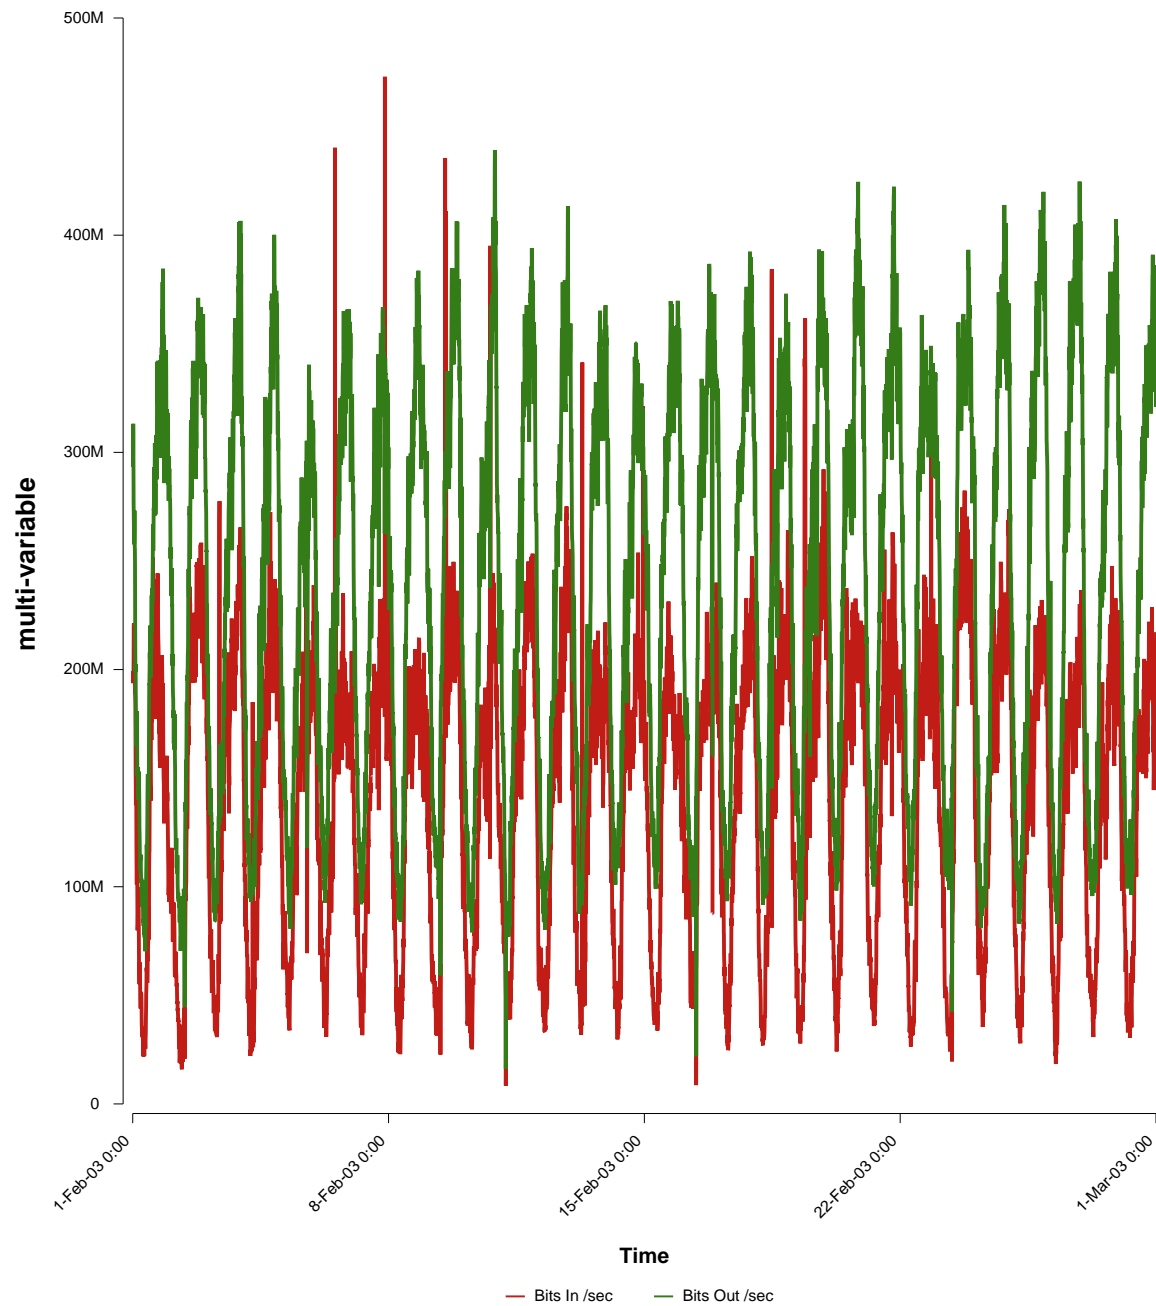

eHealth Trend Report

Divide by Time

SUNET-A-LINKOPING-LIU

From: 2003/02/01 00:00
To: 2003/02/28 23:59

Created: 2003/03/02 04:30:18