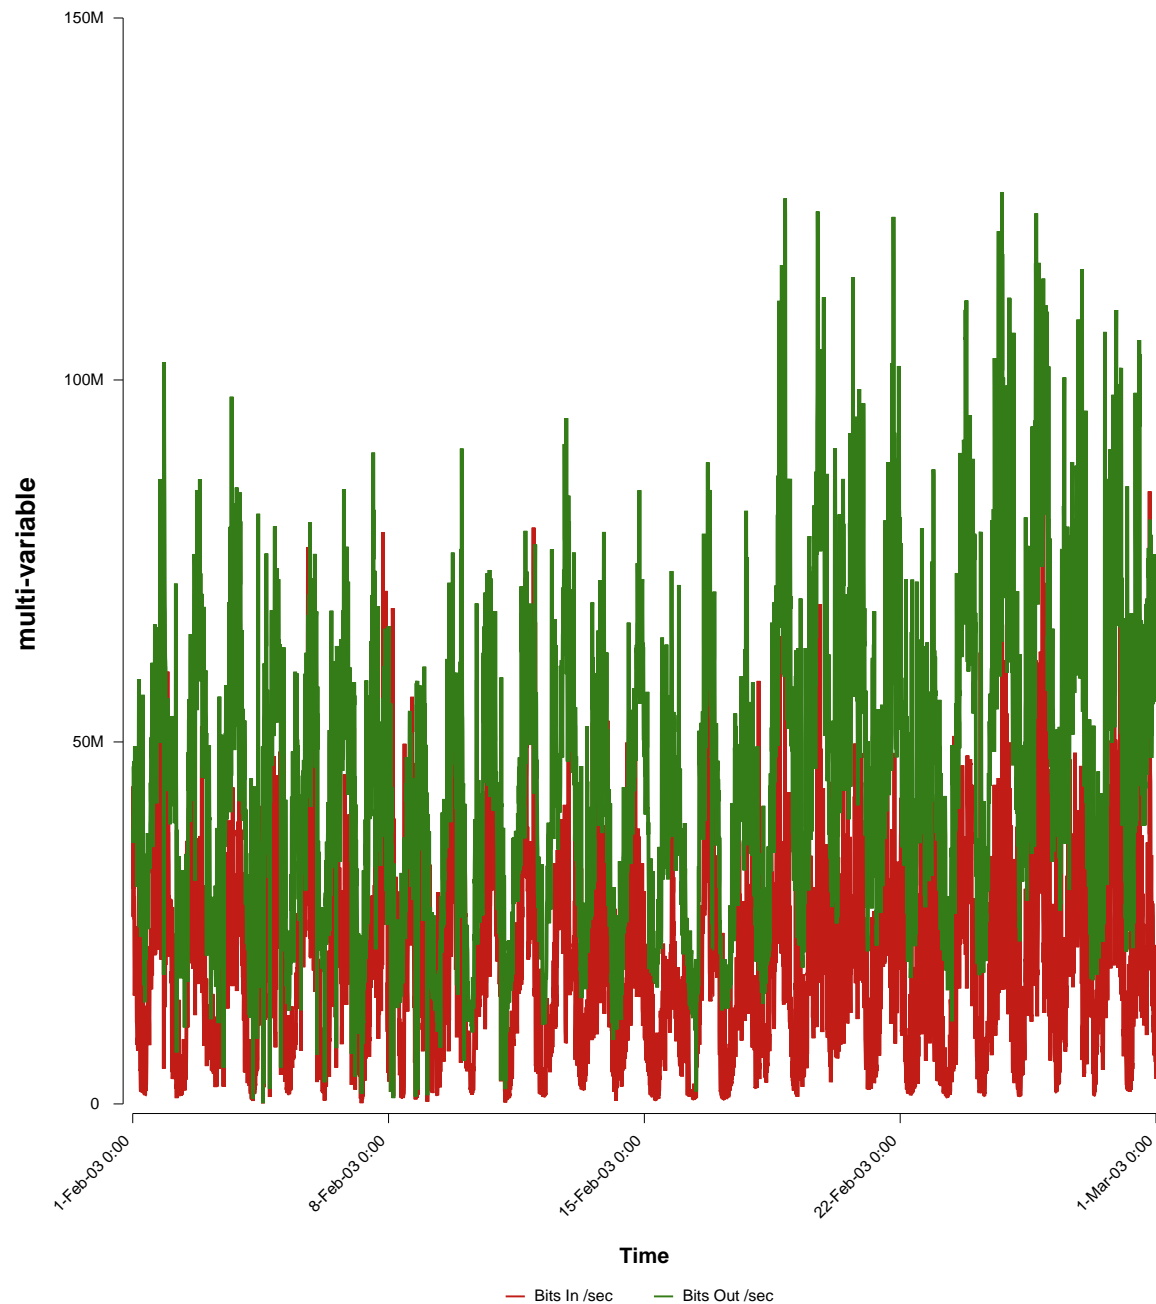

eHealth Trend Report

Divide by Time

SUNET-A-KRISTIANSTAD-HKR

From: 2003/02/01 00:00
To: 2003/02/28 23:59

Created: 2003/03/02 04:20:24