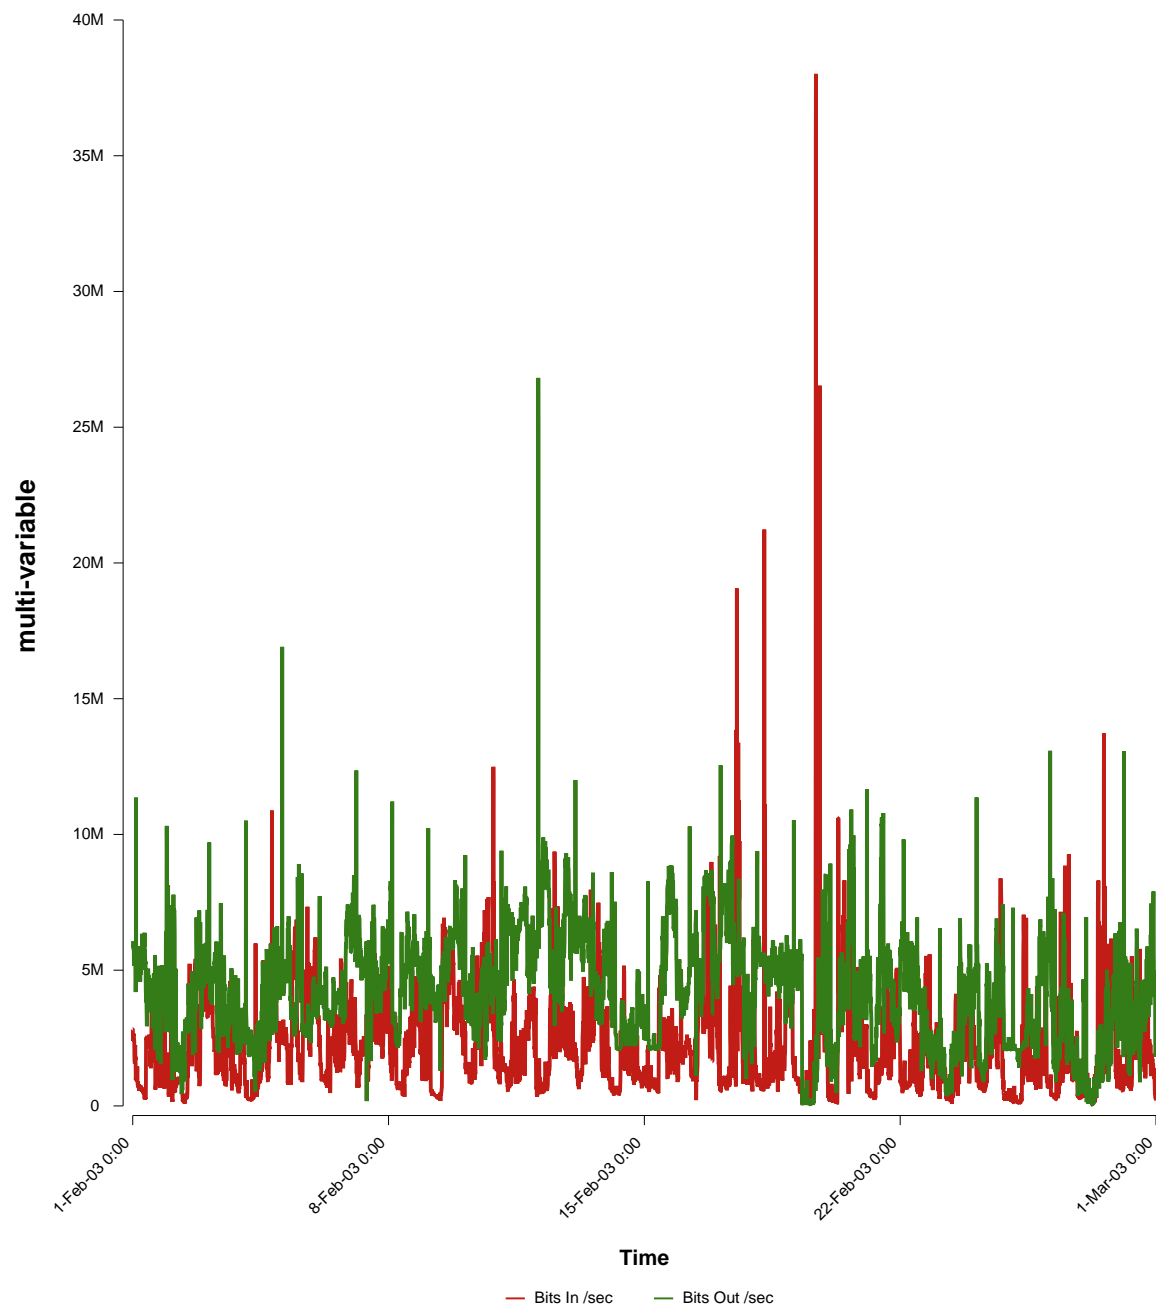

eHealth Trend Report

Divide by Time

SUNET-A-KIRUNA-IRF

From: 2003/02/01 00:00
To: 2003/02/28 23:59

Created: 2003/03/02 04:10:17