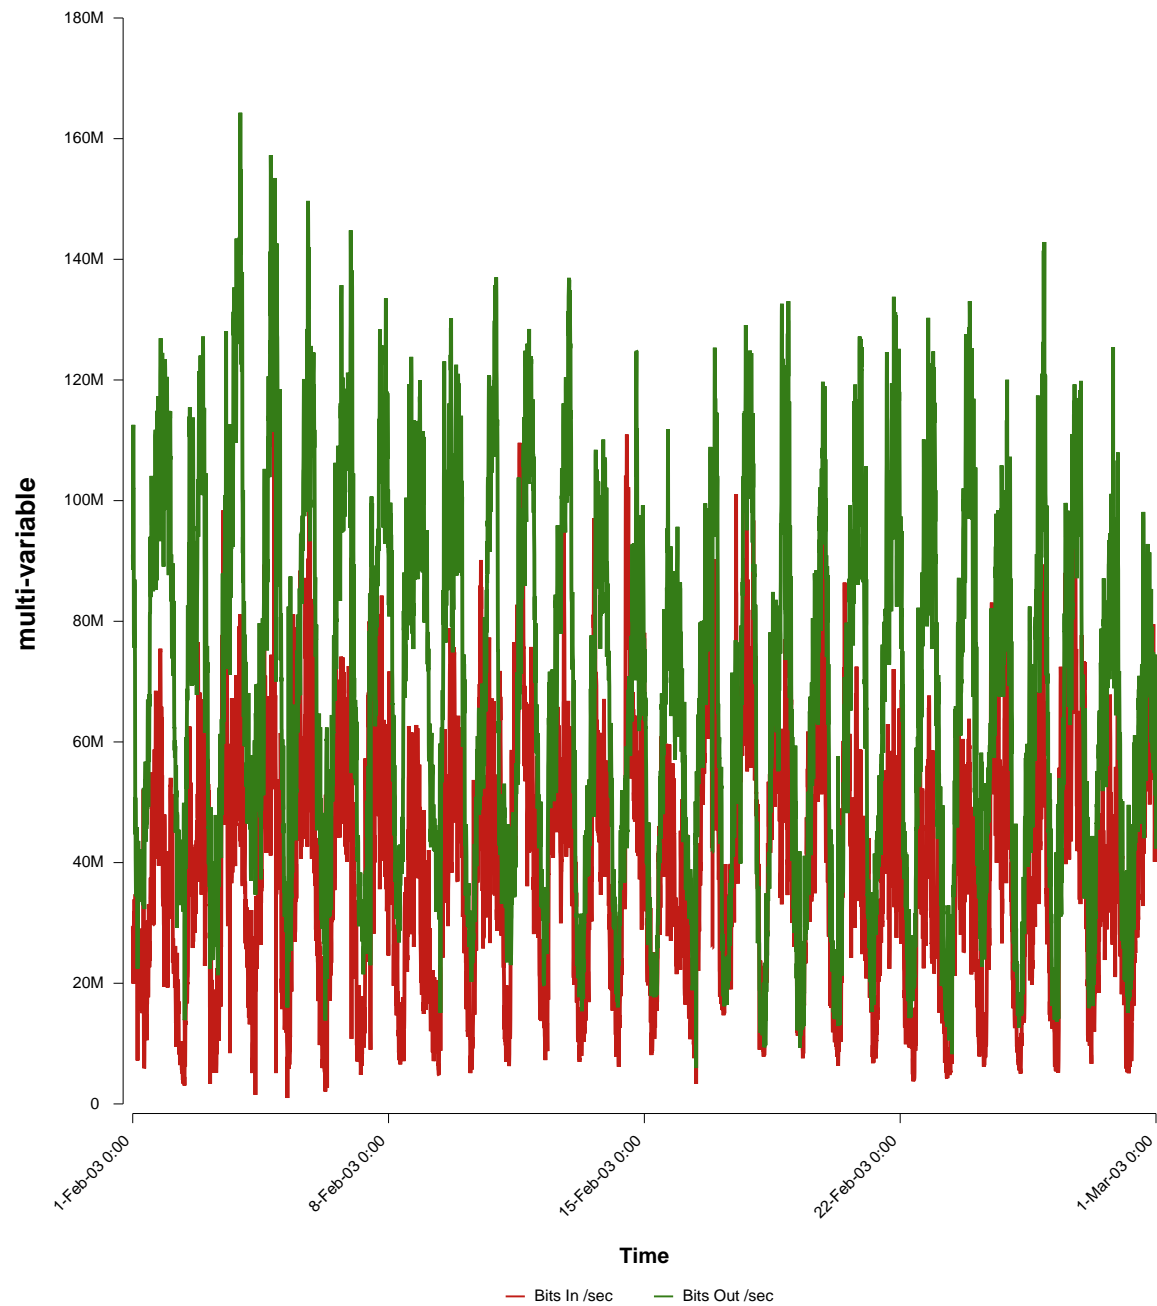

eHealth Trend Report

Divide by Time

SUNET-A-KARLSTAD-KAU

From: 2003/02/01 00:00
To: 2003/02/28 23:59

Created: 2003/03/02 04:00:17