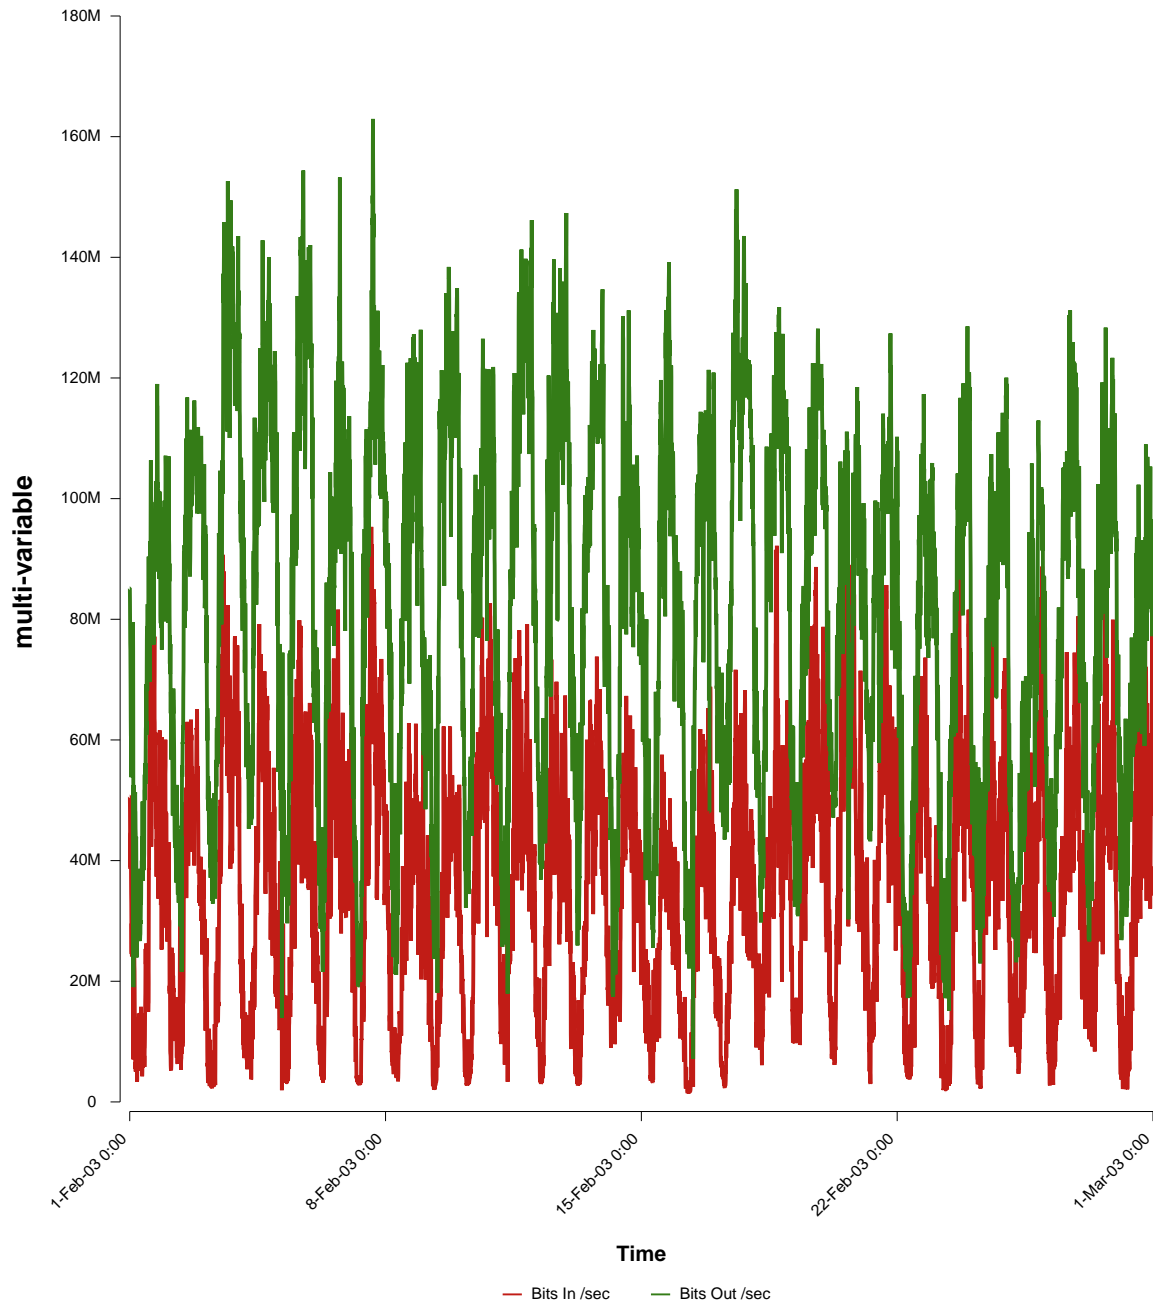

eHealth Trend Report

Divide by Time

SUNET-A-KALMAR-HIK

From: 2003/02/01 00:00
To: 2003/02/28 23:59

Created: 2003/03/02 03:50:21