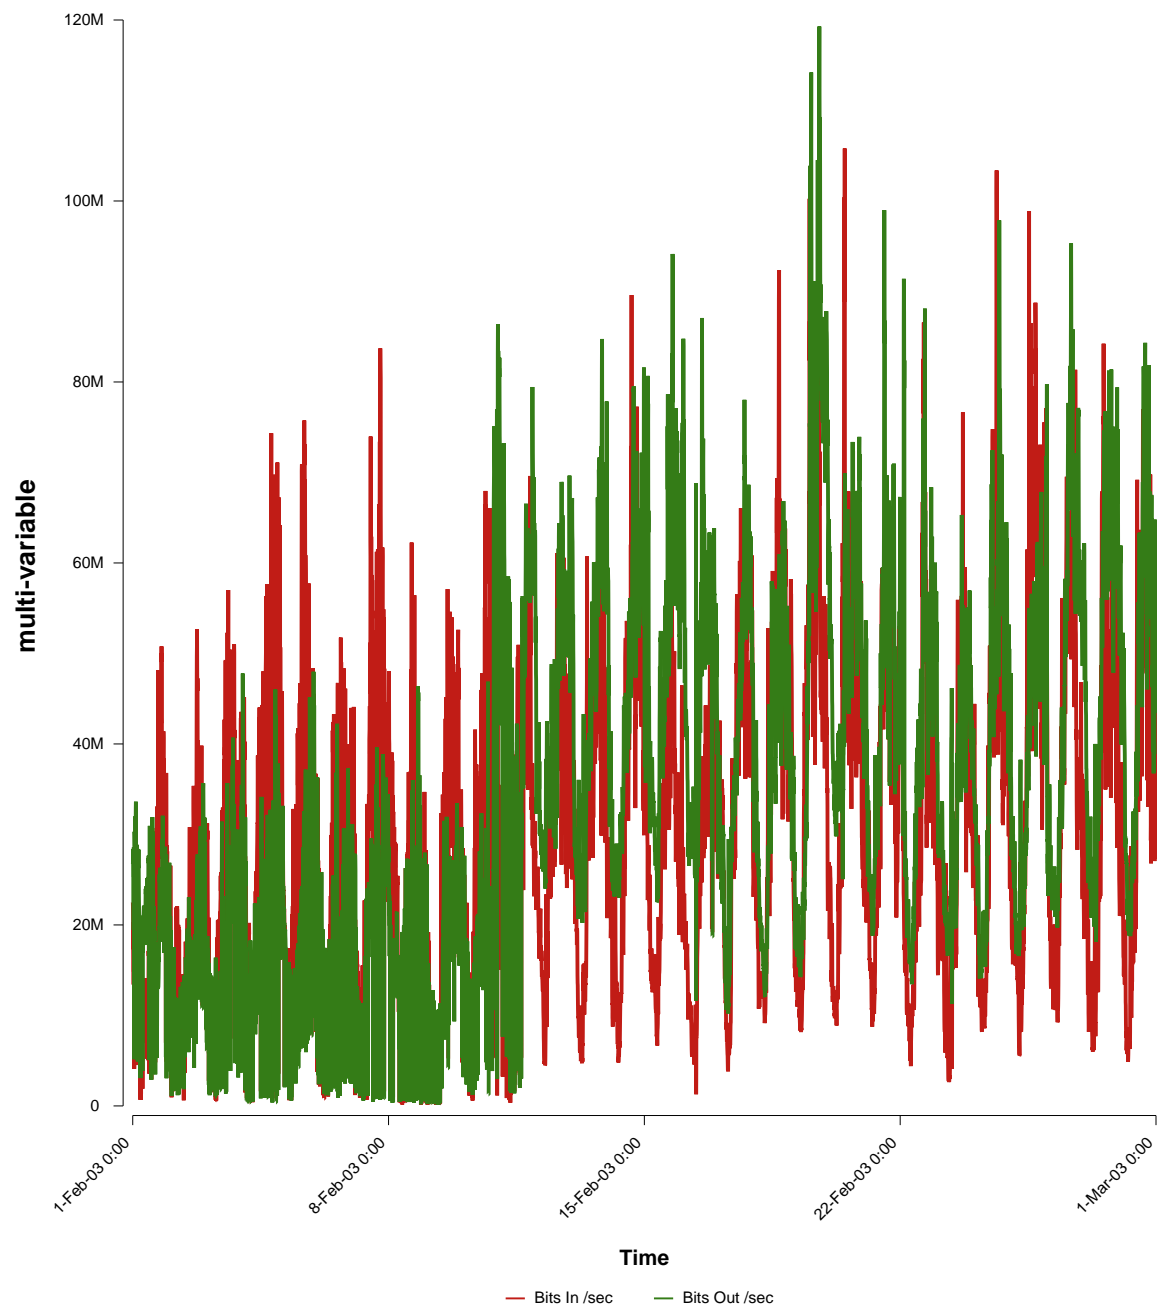

# eHealth Trend Report

Divide by Time

## SUNET-A-JONKOPING-HJ

From: 2003/02/01 00:00  
To: 2003/02/28 23:59

Created: 2003/03/02 03:40:22