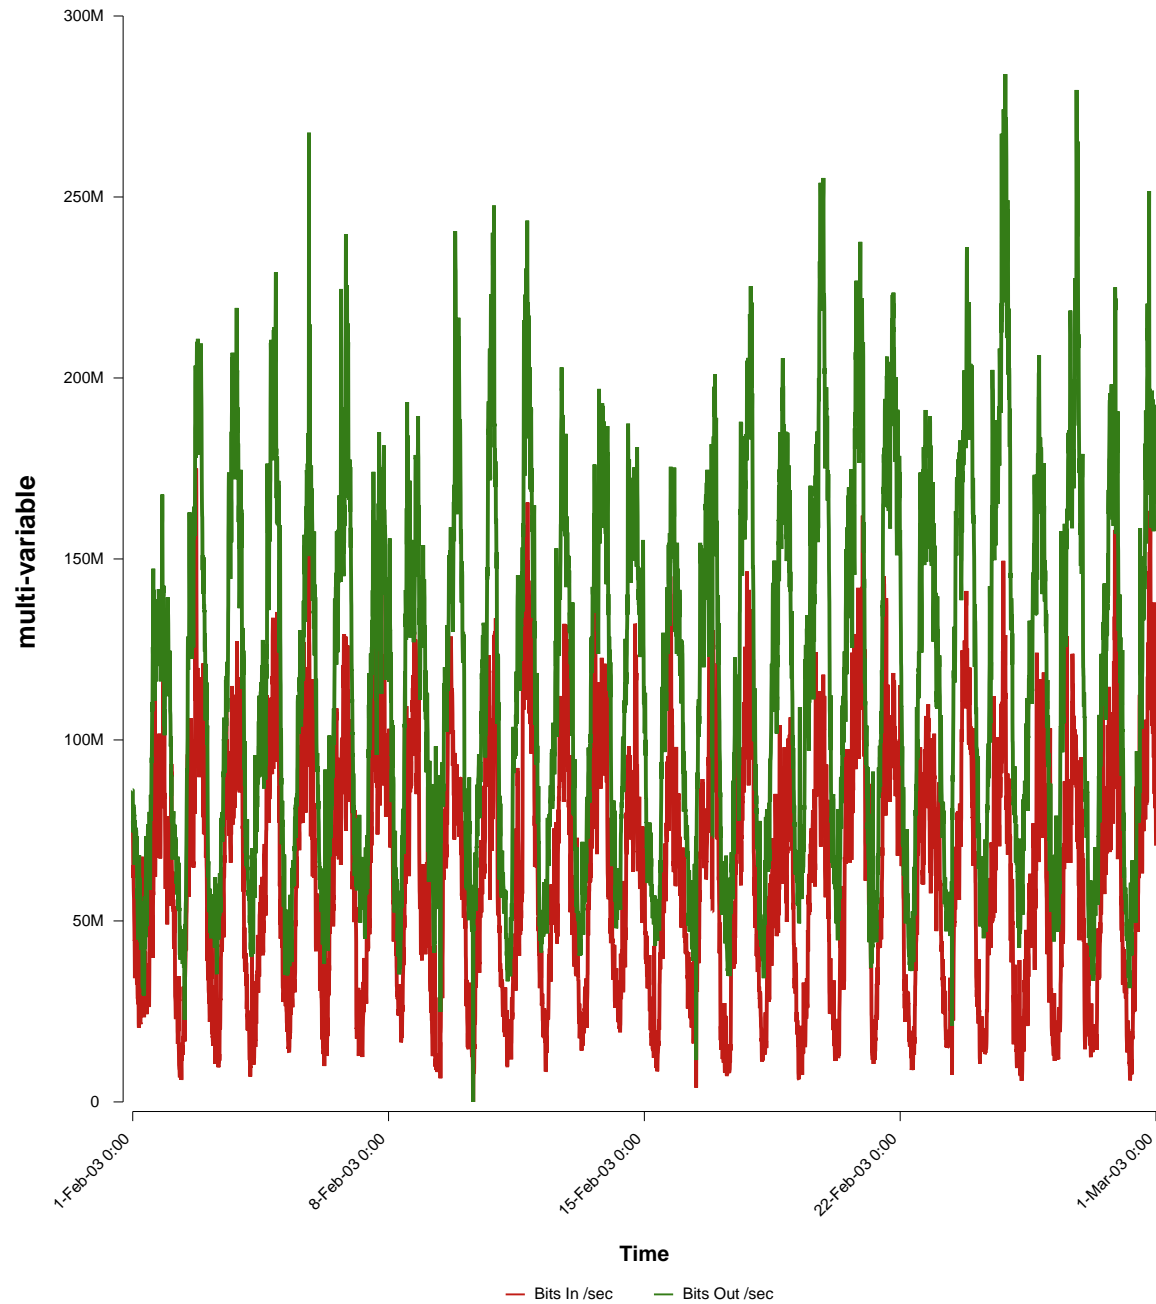

eHealth Trend Report

Divide by Time

SUNET-A-HALMSTAD-HH

From: 2003/02/01 00:00
To: 2003/02/28 23:59

Created: 2003/03/02 03:50:21