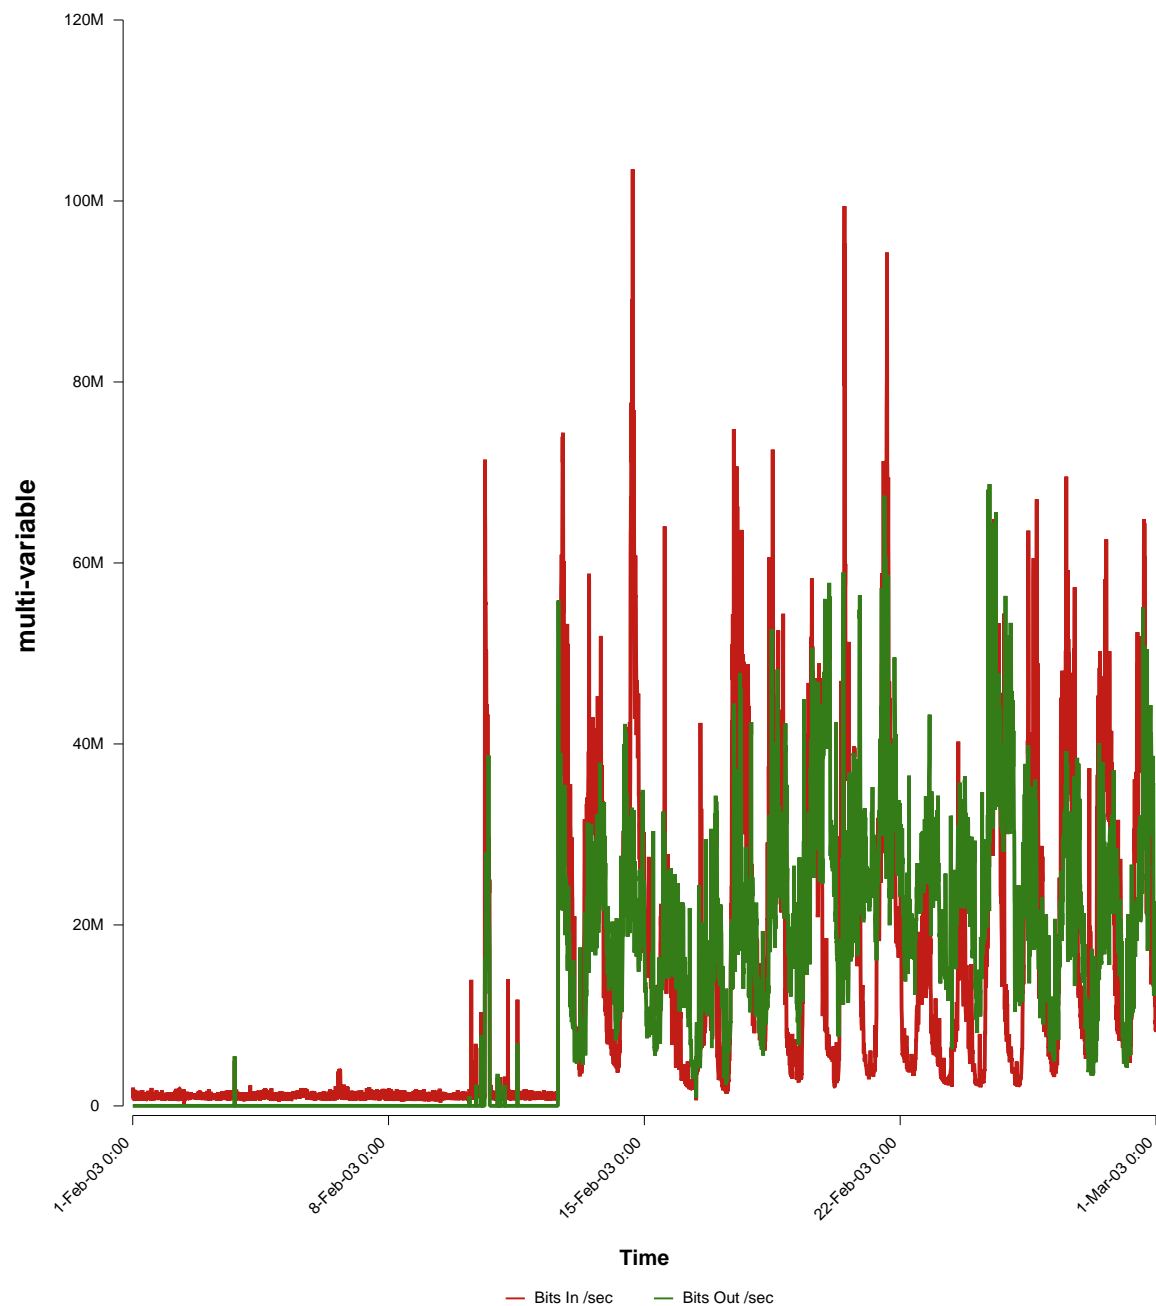

eHealth Trend Report

Divide by Time

SUNET-A-GBG-GU

From: 2003/02/01 00:00
To: 2003/02/28 23:59

Created: 2003/03/02 03:40:20