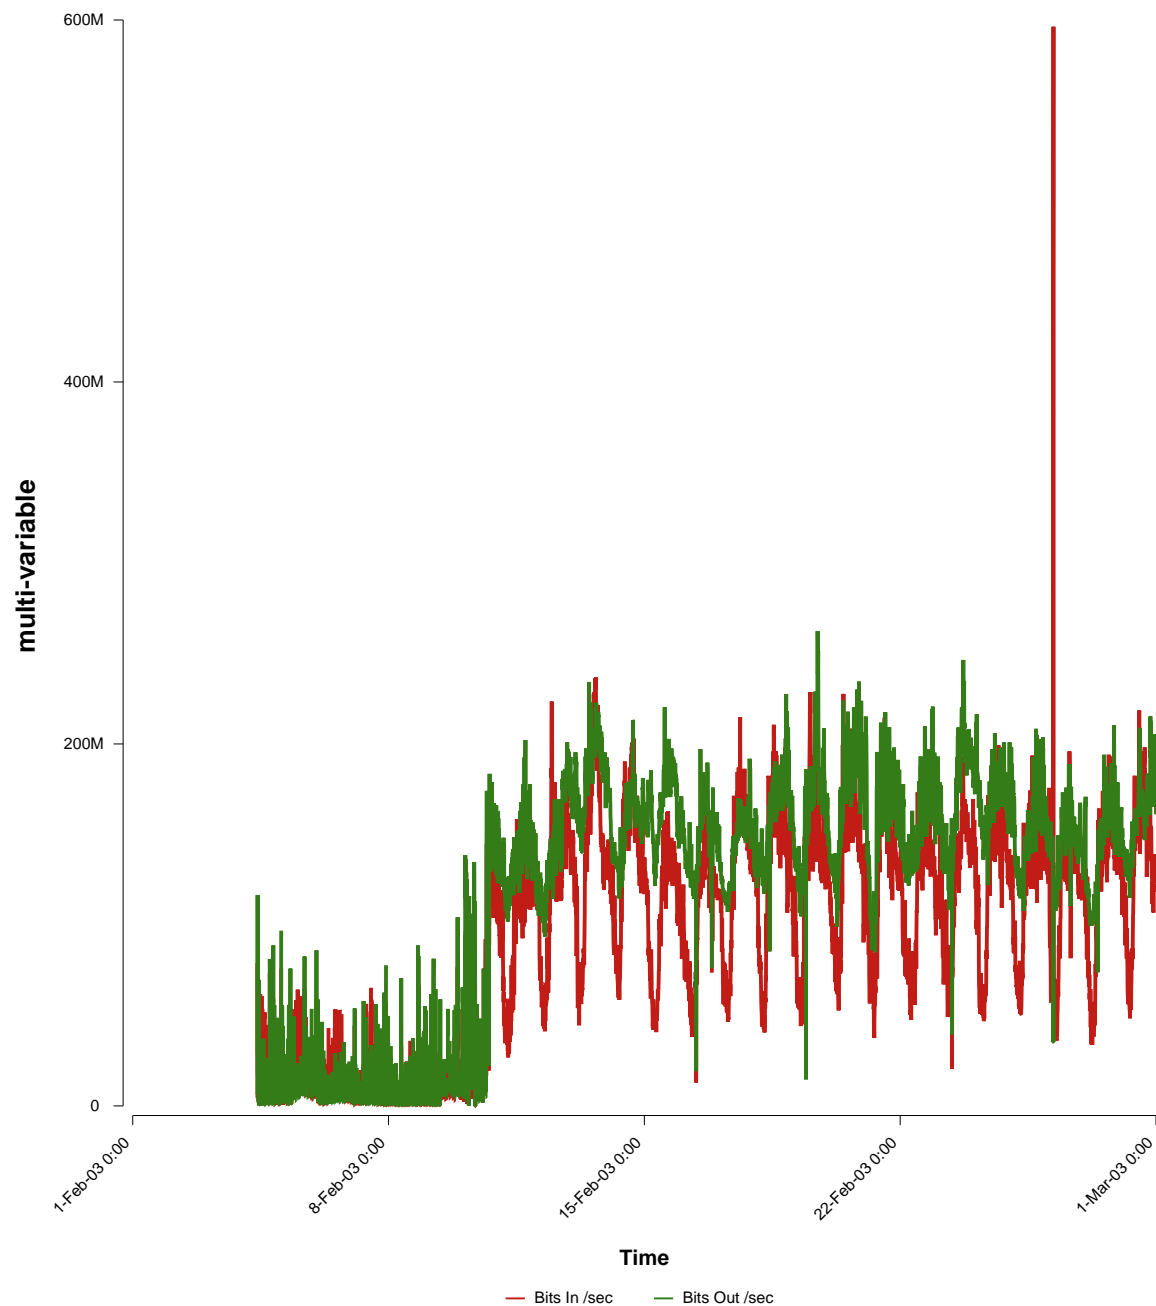

eHealth Trend Report

Divide by Time

SUNET-A-GBG-CHALMERS

From: 2003/02/01 00:00
To: 2003/02/28 23:59

Created: 2003/03/02 03:30:18