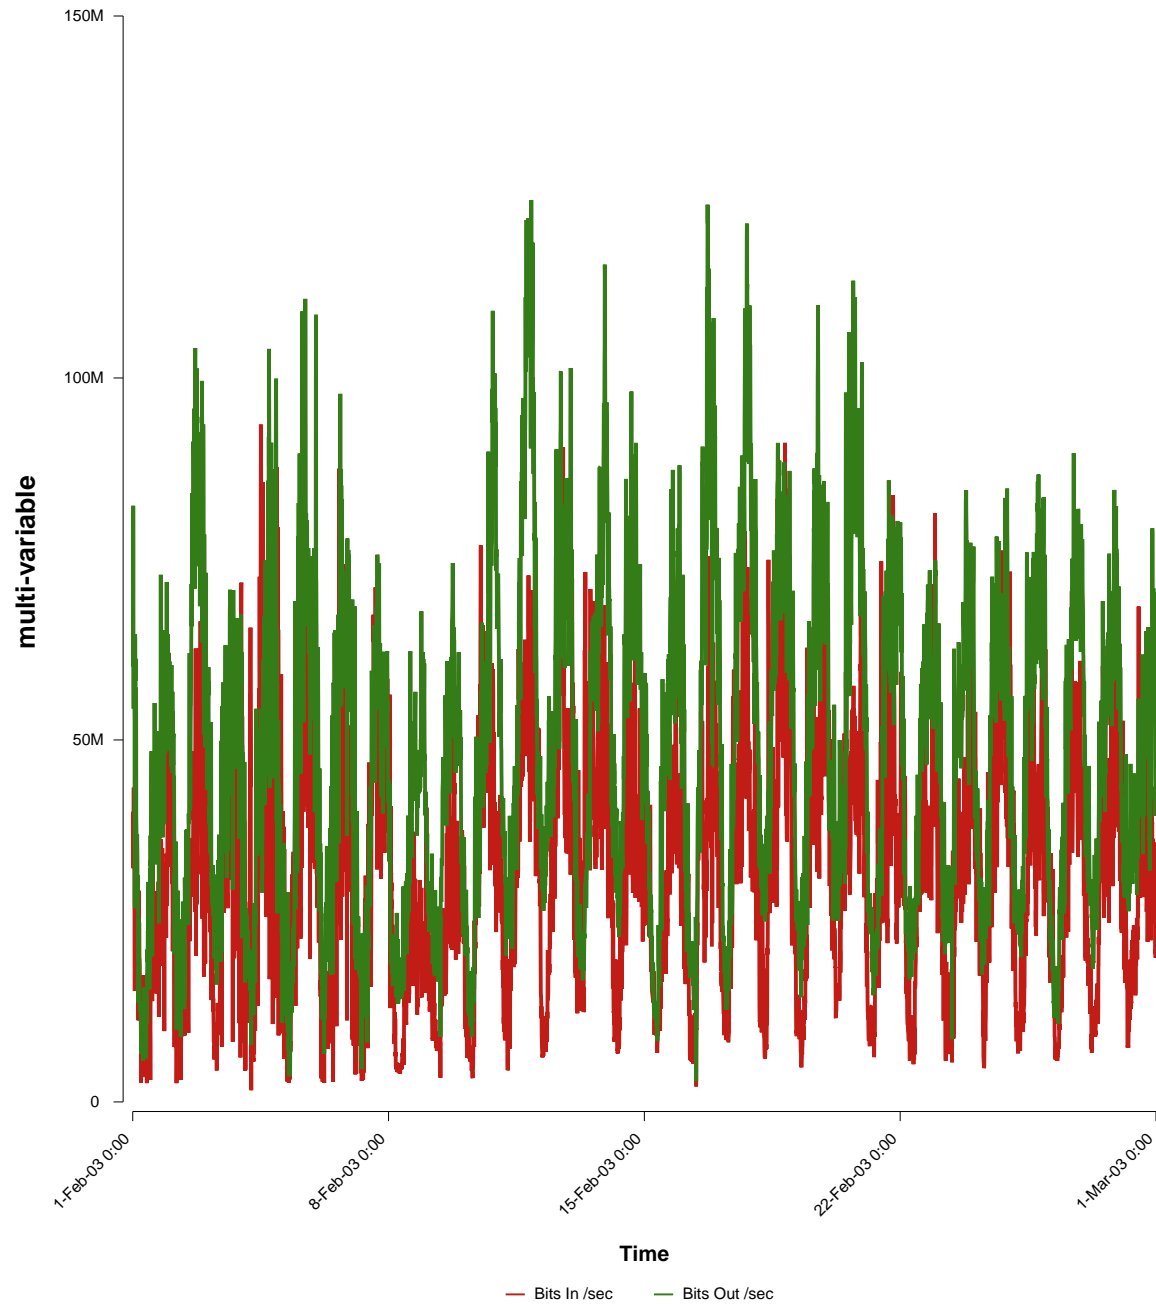

eHealth Trend Report

Divide by Time

SUNET-A-GAVLE-HIG

From: 2003/02/01 00:00
To: 2003/02/28 23:59

Created: 2003/03/02 03:20:22