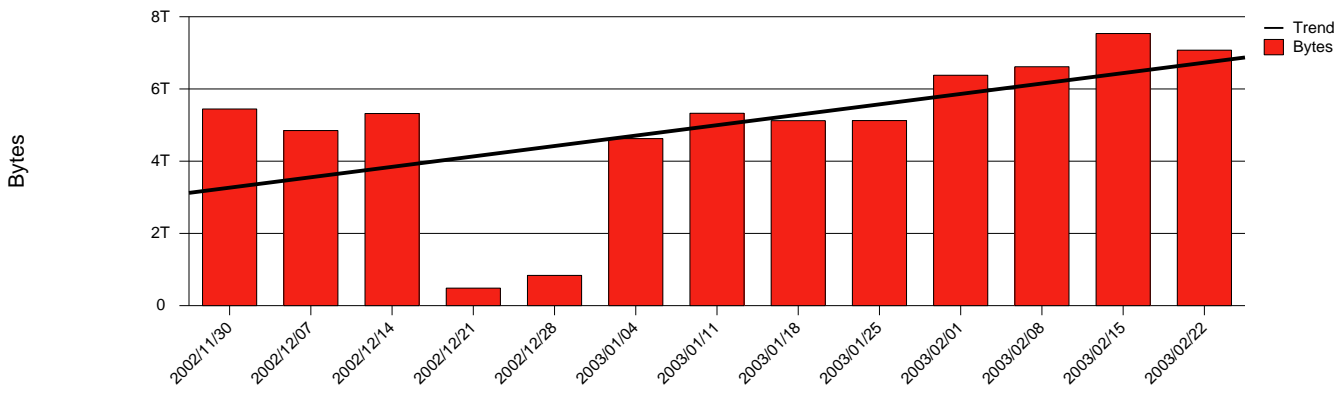

Total Network Volume by Month

Total Network Volume by Week

Total Network Volume by Day

Situations to Watch

Rank	Element Name	Variable	Threshold Value	Monthly Average		Days to (from) Threshold
				Actual	Predicted	
1	hgo-SRP(Out)	Volume (Bandwidth %)	80.000	2.767	2.308	Increasing
2	hgo-SRP(In)	Errors (% Frames)	5.000	0.000	0.000	Increasing
3	hgo-SRP(In)	Volume (Bandwidth %)	80.000	0.908	0.830	Decreasing