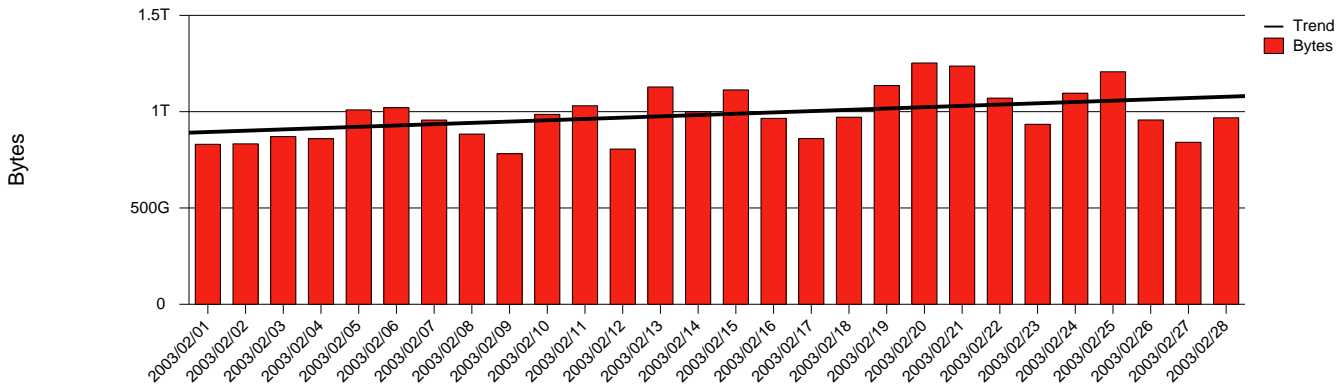

Total Network Volume by Month

Total Network Volume by Week

Total Network Volume by Day

Situations to Watch

Rank	Element Name	Variable	Threshold Value	Monthly Average		Days to (from) Threshold
				Actual	Predicted	
1	hgo-SRP(Out)	Volume (Bandwidth %)	80.000	2.767	2.308	Increasing
2	hgo-SRP(In)	Errors (% Frames)	5.000	0.000	0.000	Increasing
3	hgo-SRP(In)	Volume (Bandwidth %)	80.000	0.908	0.830	Decreasing