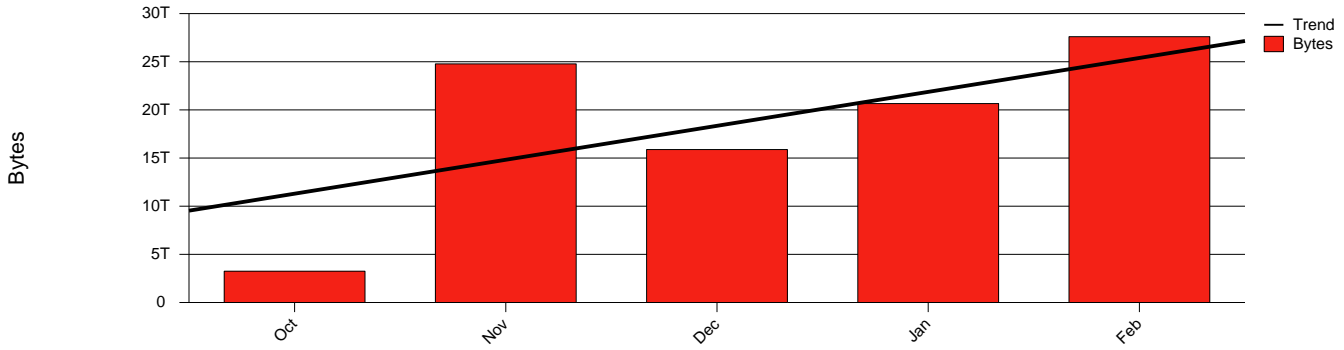

Total Network Volume by Month

Total Network Volume by Week

Total Network Volume by Day

Situations to Watch

Rank	Element Name	Variable	Threshold Value	Monthly Average		Days to (from) Threshold
				Actual	Predicted	
1	hgo-SRP(Out)	Volume (Bandwidth %)	80.000	2.767	2.308	Increasing
2	hgo-SRP(In)	Errors (% Frames)	5.000	0.000	0.000	Increasing
3	hgo-SRP(In)	Volume (Bandwidth %)	80.000	0.908	0.830	Decreasing