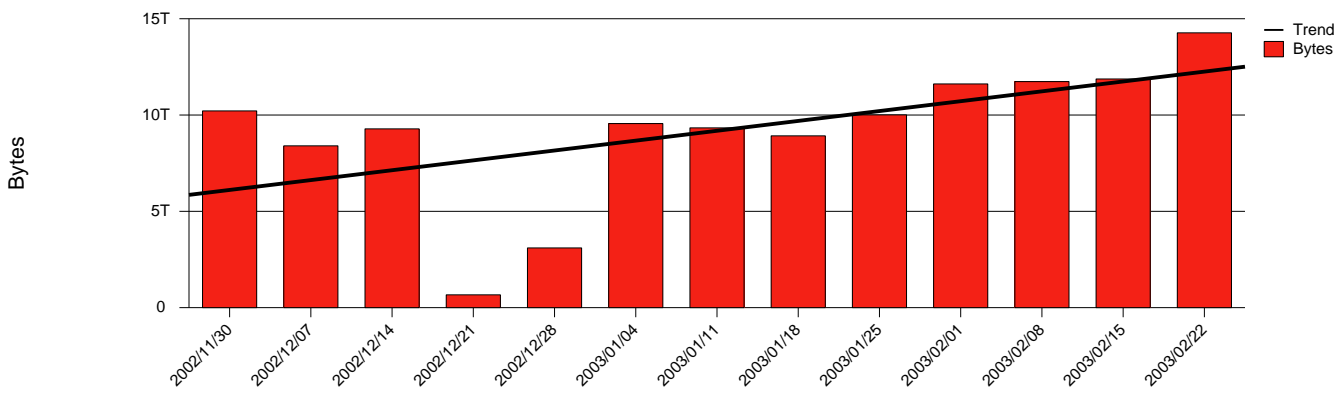

### Total Network Volume by Month

### Total Network Volume by Week

### Total Network Volume by Day

### Situations to Watch

Rank	Element Name	Variable	Threshold	Monthly Average		Days to (from)
			Value	Actual	Predicted	Threshold
1	vxu1-SRP(Out)	Volume (Bandwidth %)	80.000	5.067	4.398	Increasing
2	vxu2-SRP(In)	Errors (% Frames)	5.000	0.000	0.000	Increasing
3	vxu2-SRP(Out)	Volume (Bandwidth %)	80.000	0.001	0.001	Increasing
4	vxu1-SRP(In)	Errors (% Frames)	5.000	0.000	0.000	Increasing
5	vxu1-SRP(In)	Volume (Bandwidth %)	80.000	1.531	1.473	Decreasing
6	vxu2-SRP(In)	Volume (Bandwidth %)	80.000	0.001	0.001	Decreasing