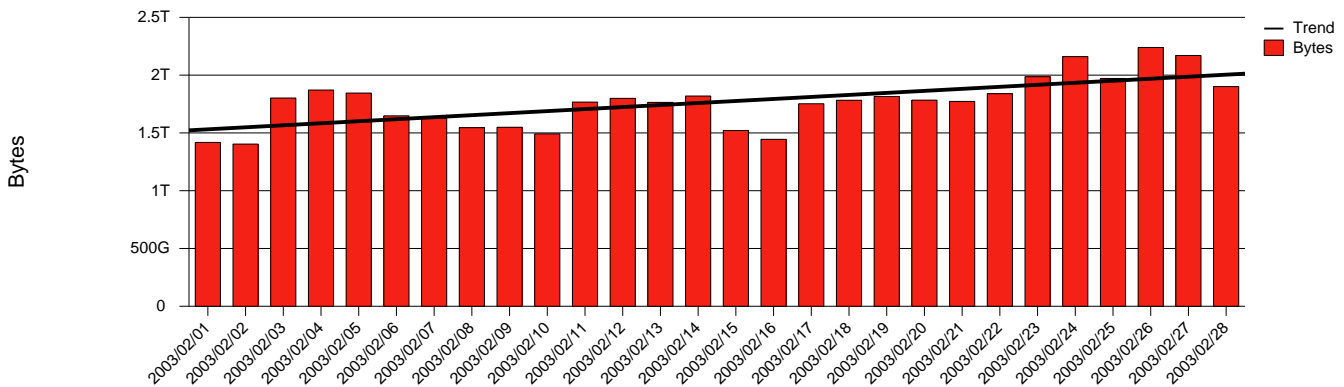

### Total Network Volume by Month

### Total Network Volume by Week

### Total Network Volume by Day

### Situations to Watch

Rank	Element Name	Variable	Threshold	Monthly Average		Days to (from)
			Value	Actual	Predicted	Threshold
1	vxu1-SRP(Out)	Volume (Bandwidth %)	80.000	5.067	4.398	Increasing
2	vxu2-SRP(In)	Errors (% Frames)	5.000	0.000	0.000	Increasing
3	vxu2-SRP(Out)	Volume (Bandwidth %)	80.000	0.001	0.001	Increasing
4	vxu1-SRP(In)	Errors (% Frames)	5.000	0.000	0.000	Increasing
5	vxu1-SRP(In)	Volume (Bandwidth %)	80.000	1.531	1.473	Decreasing
6	vxu2-SRP(In)	Volume (Bandwidth %)	80.000	0.001	0.001	Decreasing