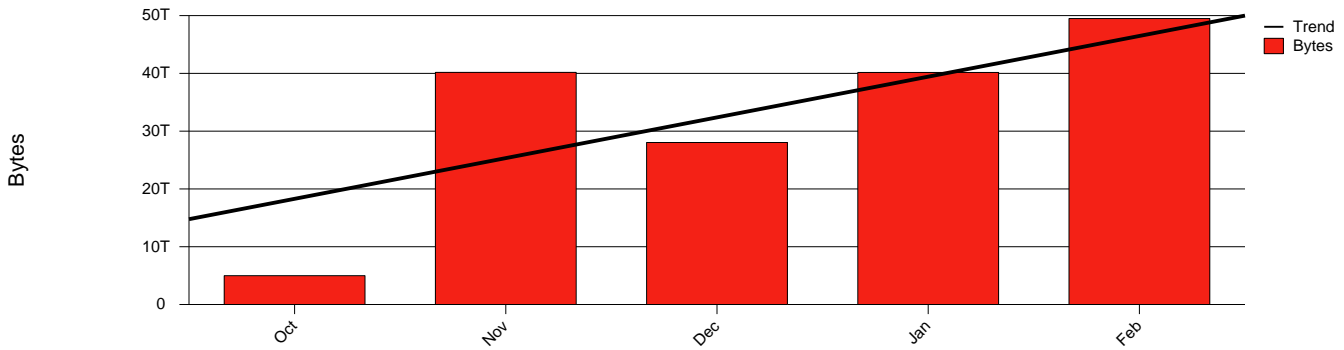

### Total Network Volume by Month

### Total Network Volume by Week

### Total Network Volume by Day

### Situations to Watch

Rank	Element Name	Variable	Threshold	Monthly Average		Days to (from)
			Value	Actual	Predicted	Threshold
1	vxu1-SRP(Out)	Volume (Bandwidth %)	80.000	5.067	4.398	Increasing
2	vxu2-SRP(In)	Errors (% Frames)	5.000	0.000	0.000	Increasing
3	vxu2-SRP(Out)	Volume (Bandwidth %)	80.000	0.001	0.001	Increasing
4	vxu1-SRP(In)	Errors (% Frames)	5.000	0.000	0.000	Increasing
5	vxu1-SRP(In)	Volume (Bandwidth %)	80.000	1.531	1.473	Decreasing
6	vxu2-SRP(In)	Volume (Bandwidth %)	80.000	0.001	0.001	Decreasing