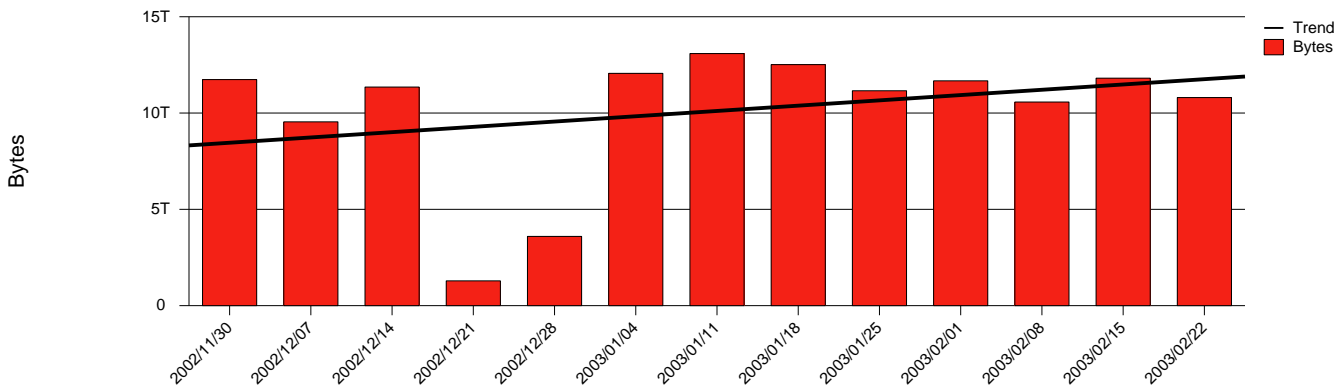

Total Network Volume by Month

Total Network Volume by Week

Total Network Volume by Day

Situations to Watch

Rank	Element Name	Variable	Threshold	Monthly Average		Days to (from)
			Value	Actual	Predicted	Threshold
1	mdh1-SRP(Out)	Volume (Bandwidth %)	80.000	3.029	3.631	Increasing
2	mdh1-SRP(In)	Volume (Bandwidth %)	80.000	2.681	2.974	Increasing
3	mdh2-SRP(Out)	Volume (Bandwidth %)	80.000	0.258	0.266	Increasing
4	mdh2-SRP(In)	Errors (% Frames)	5.000	0.006	0.006	Increasing
5	mdh2-SRP(In)	Volume (Bandwidth %)	80.000	0.003	0.001	Increasing
6	mdh1-SRP(In)	Errors (% Frames)	5.000	0.000	0.000	Increasing