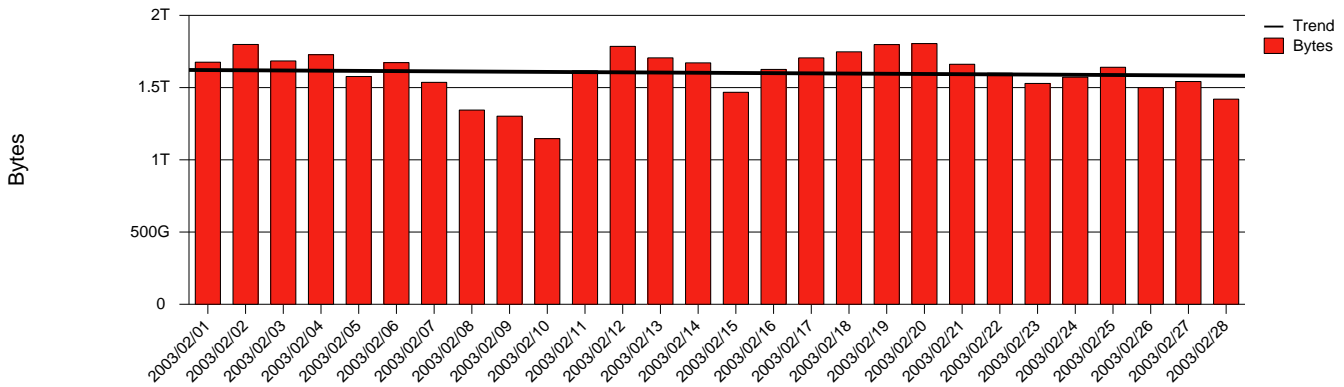

Total Network Volume by Month

Total Network Volume by Week

Total Network Volume by Day

Situations to Watch

Rank	Element Name	Variable	Threshold	Monthly Average		Days to (from)
			Value	Actual	Predicted	Threshold
1	mdh1-SRP(Out)	Volume (Bandwidth %)	80.000	3.029	3.631	Increasing
2	mdh1-SRP(In)	Volume (Bandwidth %)	80.000	2.681	2.974	Increasing
3	mdh2-SRP(Out)	Volume (Bandwidth %)	80.000	0.258	0.266	Increasing
4	mdh2-SRP(In)	Errors (% Frames)	5.000	0.006	0.006	Increasing
5	mdh2-SRP(In)	Volume (Bandwidth %)	80.000	0.003	0.001	Increasing
6	mdh1-SRP(In)	Errors (% Frames)	5.000	0.000	0.000	Increasing