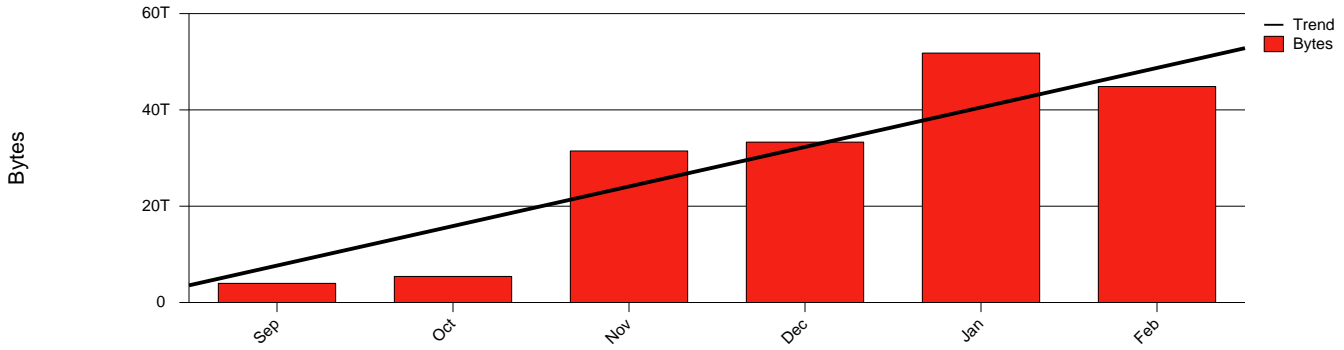

Total Network Volume by Month

Total Network Volume by Week

Total Network Volume by Day

Situations to Watch

Rank	Element Name	Variable	Threshold	Monthly Average		Days to (from)
			Value	Actual	Predicted	Threshold
1	mdh1-SRP(Out)	Volume (Bandwidth %)	80.000	3.029	3.631	Increasing
2	mdh1-SRP(In)	Volume (Bandwidth %)	80.000	2.681	2.974	Increasing
3	mdh2-SRP(Out)	Volume (Bandwidth %)	80.000	0.258	0.266	Increasing
4	mdh2-SRP(In)	Errors (% Frames)	5.000	0.006	0.006	Increasing
5	mdh2-SRP(In)	Volume (Bandwidth %)	80.000	0.003	0.001	Increasing
6	mdh1-SRP(In)	Errors (% Frames)	5.000	0.000	0.000	Increasing