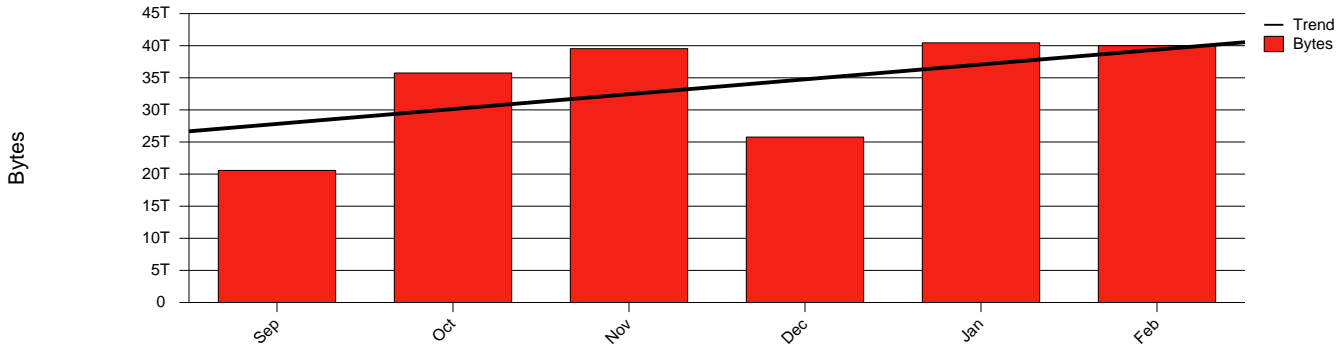

Total Network Volume by Month

Total Network Volume by Week

Total Network Volume by Day

Situations to Watch

Rank	Element Name	Variable	Threshold	Monthly Average		Days to (from)
			Value	Actual	Predicted	Threshold
1	mh1-SRP(Out)	Volume (Bandwidth %)	80.000	2.913	2.791	Increasing
2	mh1-SRP(In)	Volume (Bandwidth %)	80.000	2.430	2.338	Increasing
3	mh1-SRP(In)	Errors (% Frames)	5.000	0.000	0.000	Decreasing
4	mh2-SRP(In)	Volume (Bandwidth %)	80.000	0.000	0.000	Decreasing
5	mh2-SRP(In)	Errors (% Frames)	5.000	0.002	0.000	Decreasing
6	mh2-SRP(Out)	Volume (Bandwidth %)	80.000	0.000	0.000	Decreasing