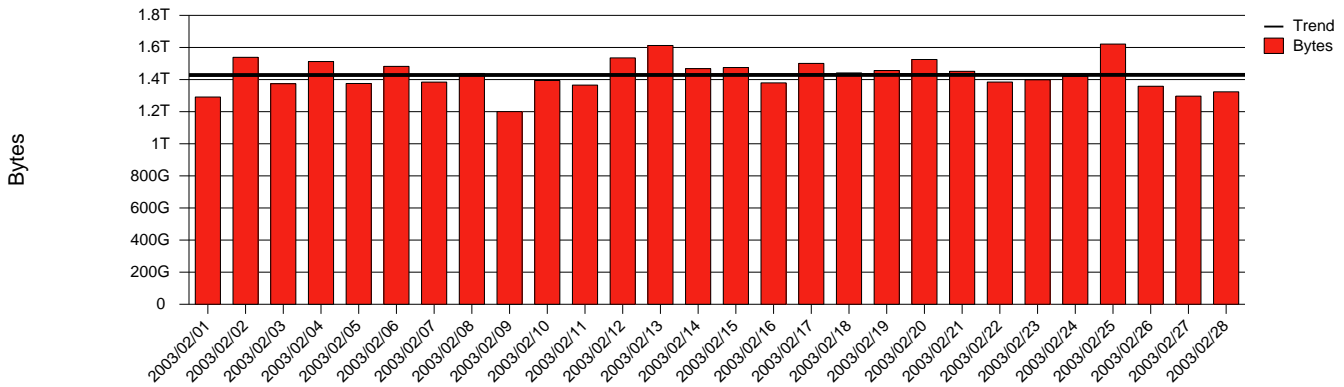

Total Network Volume by Month

Total Network Volume by Week

Total Network Volume by Day

Situations to Watch

Rank	Element Name	Variable	Threshold	Monthly Average		Days to (from)
			Value	Actual	Predicted	Threshold
1	mh1-SRP(Out)	Volume (Bandwidth %)	80.000	2.913	2.791	Increasing
2	mh1-SRP(In)	Volume (Bandwidth %)	80.000	2.430	2.338	Increasing
3	mh1-SRP(In)	Errors (% Frames)	5.000	0.000	0.000	Decreasing
4	mh2-SRP(In)	Volume (Bandwidth %)	80.000	0.000	0.000	Decreasing
5	mh2-SRP(In)	Errors (% Frames)	5.000	0.002	0.000	Decreasing
6	mh2-SRP(Out)	Volume (Bandwidth %)	80.000	0.000	0.000	Decreasing