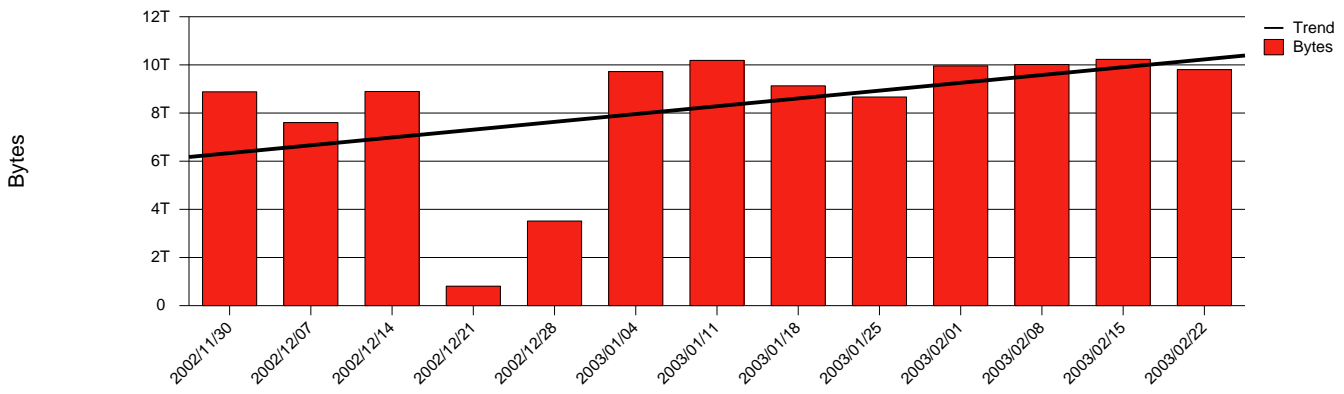

Total Network Volume by Month

Total Network Volume by Week

Total Network Volume by Day

Situations to Watch

Rank	Element Name	Variable	Threshold	Monthly Average		Days to (from)
			Value	Actual	Predicted	Threshold
1	mh1-SRP(Out)	Volume (Bandwidth %)	80.000	2.913	2.791	Increasing
2	mh1-SRP(In)	Volume (Bandwidth %)	80.000	2.430	2.338	Increasing
3	mh1-SRP(In)	Errors (% Frames)	5.000	0.000	0.000	Decreasing
4	mh2-SRP(In)	Volume (Bandwidth %)	80.000	0.000	0.000	Decreasing
5	mh2-SRP(In)	Errors (% Frames)	5.000	0.002	0.000	Decreasing
6	mh2-SRP(Out)	Volume (Bandwidth %)	80.000	0.000	0.000	Decreasing