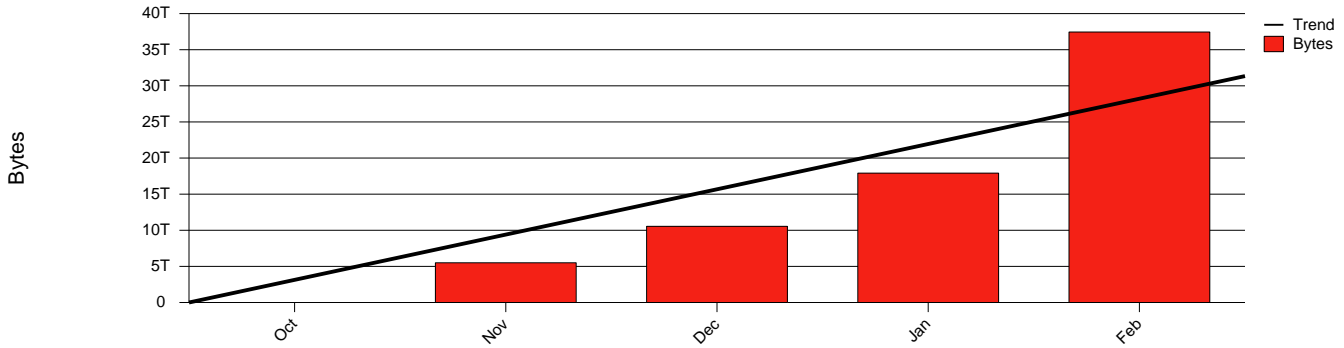

Total Network Volume by Month

Total Network Volume by Week

Total Network Volume by Day

Situations to Watch

Rank	Element Name	Variable	Threshold	Monthly Average		Days to (from)
			Value	Actual	Predicted	Threshold
1	kth1-SRP(Out)	Volume (Bandwidth %)	80.000	1.899	1.718	Increasing
2	kth1-SRP(In)	Volume (Bandwidth %)	80.000	0.969	0.851	Decreasing
3	kth1-SRP(In)	Errors (% Frames)	5.000	0.000	0.000	Decreasing
4	kth2-SRP(In)	Volume (Bandwidth %)	80.000	1.647	1.047	Decreasing
5	kth2-SRP(In)	Errors (% Frames)	5.000	0.000	0.000	Decreasing
6	kth2-SRP(Out)	Volume (Bandwidth %)	80.000	1.021	0.649	Decreasing