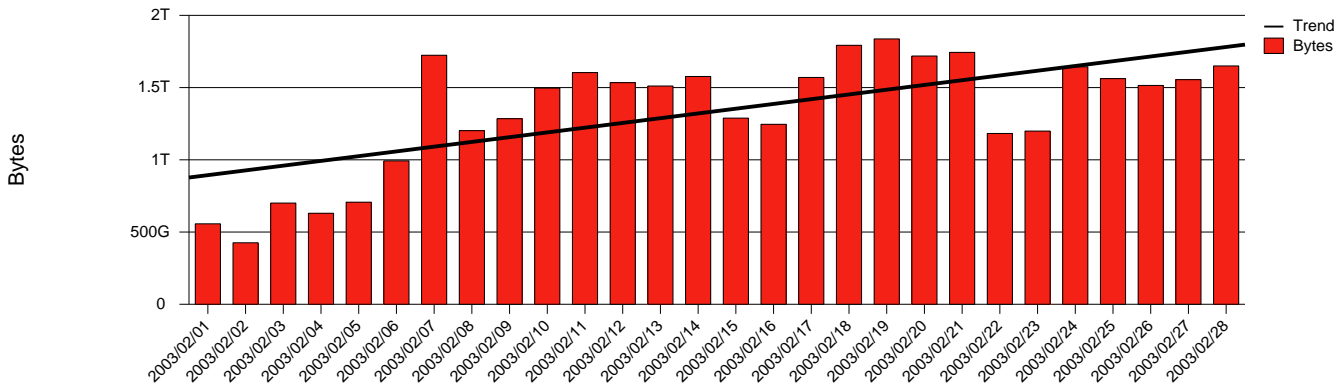

Total Network Volume by Month

Total Network Volume by Week

Total Network Volume by Day

Situations to Watch

Rank	Element Name	Variable	Threshold	Monthly Average		Days to (from)
			Value	Actual	Predicted	Threshold
1	kth1-SRP(Out)	Volume (Bandwidth %)	80.000	1.899	1.718	Increasing
2	kth1-SRP(In)	Volume (Bandwidth %)	80.000	0.969	0.851	Decreasing
3	kth1-SRP(In)	Errors (% Frames)	5.000	0.000	0.000	Decreasing
4	kth2-SRP(In)	Volume (Bandwidth %)	80.000	1.647	1.047	Decreasing
5	kth2-SRP(In)	Errors (% Frames)	5.000	0.000	0.000	Decreasing
6	kth2-SRP(Out)	Volume (Bandwidth %)	80.000	1.021	0.649	Decreasing