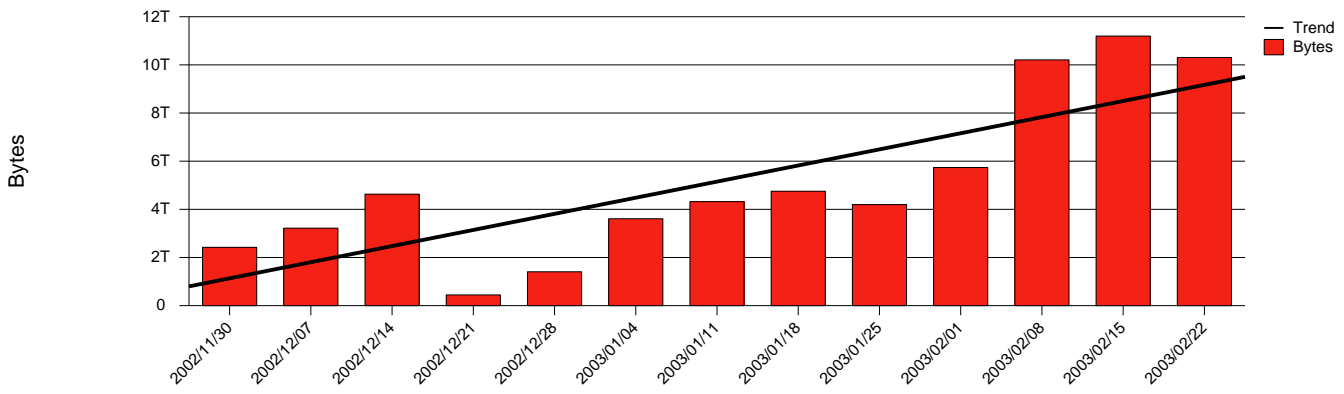

Total Network Volume by Month

Total Network Volume by Week

Total Network Volume by Day

Situations to Watch

Rank	Element Name	Variable	Threshold	Monthly Average		Days to (from)
			Value	Actual	Predicted	Threshold
1	kth1-SRP(Out)	Volume (Bandwidth %)	80.000	1.899	1.718	Increasing
2	kth1-SRP(In)	Volume (Bandwidth %)	80.000	0.969	0.851	Decreasing
3	kth1-SRP(In)	Errors (% Frames)	5.000	0.000	0.000	Decreasing
4	kth2-SRP(In)	Volume (Bandwidth %)	80.000	1.647	1.047	Decreasing
5	kth2-SRP(In)	Errors (% Frames)	5.000	0.000	0.000	Decreasing
6	kth2-SRP(Out)	Volume (Bandwidth %)	80.000	1.021	0.649	Decreasing