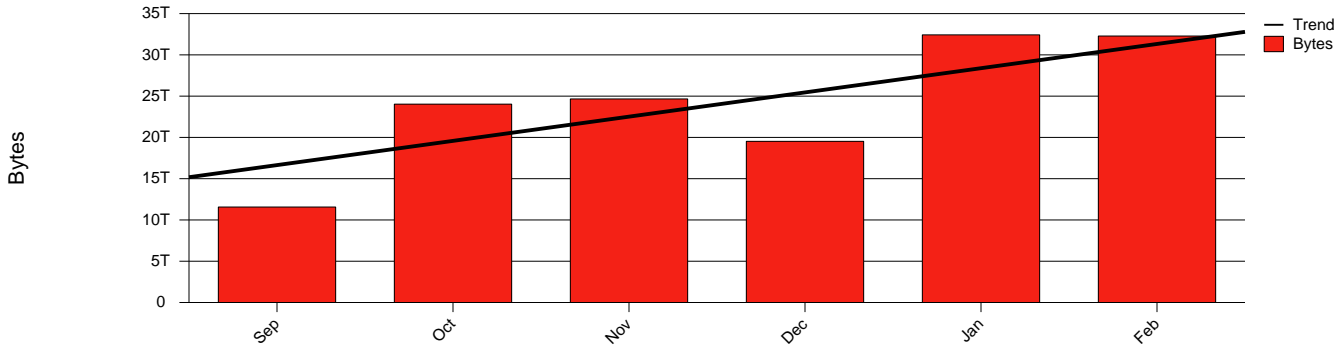

Total Network Volume by Month

Total Network Volume by Week

Total Network Volume by Day

Situations to Watch

Rank	Element Name	Variable	Threshold	Monthly Average		Days to (from) Threshold
			Value	Actual	Predicted	
1	bth1-SRP(Out)	Volume (Bandwidth %)	80.000	2.347	2.251	Increasing
2	bth1-SRP(In)	Volume (Bandwidth %)	80.000	1.951	1.988	Increasing
3	bth1-SRP(In)	Errors (% Frames)	5.000	0.001	0.000	Increasing
4	bth2-SRP(In)	Errors (% Frames)	5.000	0.001	0.000	Increasing
5	bth2-SRP(In)	Volume (Bandwidth %)	80.000	0.002	0.001	Decreasing
6	bth2-SRP(Out)	Volume (Bandwidth %)	80.000	0.001	0.000	Decreasing