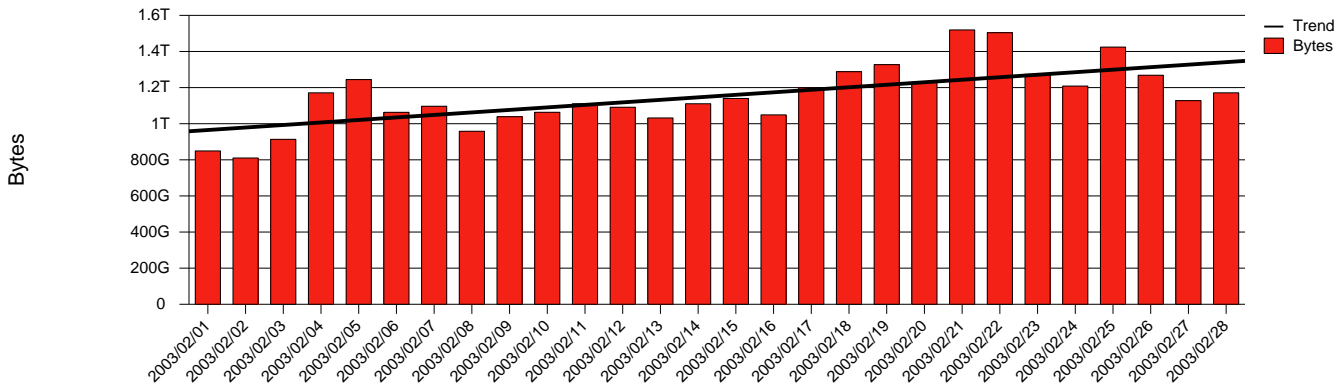

Total Network Volume by Month

Total Network Volume by Week

Total Network Volume by Day

Situations to Watch

Rank	Element Name	Variable	Threshold	Monthly Average		Days to (from) Threshold
			Value	Actual	Predicted	
1	bth1-SRP(Out)	Volume (Bandwidth %)	80.000	2.347	2.251	Increasing
2	bth1-SRP(In)	Volume (Bandwidth %)	80.000	1.951	1.988	Increasing
3	bth1-SRP(In)	Errors (% Frames)	5.000	0.001	0.000	Increasing
4	bth2-SRP(In)	Errors (% Frames)	5.000	0.001	0.000	Increasing
5	bth2-SRP(In)	Volume (Bandwidth %)	80.000	0.002	0.001	Decreasing
6	bth2-SRP(Out)	Volume (Bandwidth %)	80.000	0.001	0.000	Decreasing