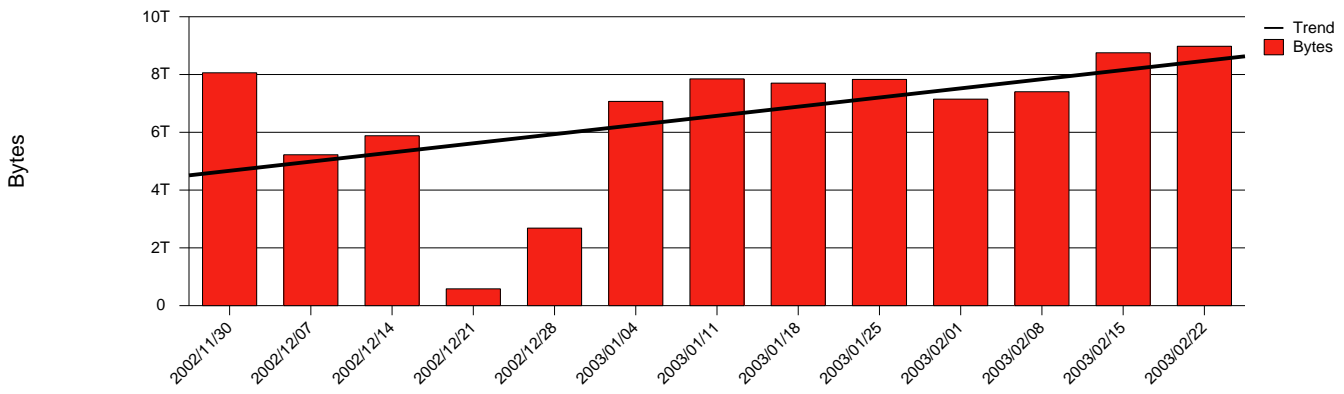

Total Network Volume by Month

Total Network Volume by Week

Total Network Volume by Day

Situations to Watch

Rank	Element Name	Variable	Threshold	Monthly Average		Days to (from) Threshold
			Value	Actual	Predicted	
1	bth1-SRP(Out)	Volume (Bandwidth %)	80.000	2.347	2.251	Increasing
2	bth1-SRP(In)	Volume (Bandwidth %)	80.000	1.951	1.988	Increasing
3	bth1-SRP(In)	Errors (% Frames)	5.000	0.001	0.000	Increasing
4	bth2-SRP(In)	Errors (% Frames)	5.000	0.001	0.000	Increasing
5	bth2-SRP(In)	Volume (Bandwidth %)	80.000	0.002	0.001	Decreasing
6	bth2-SRP(Out)	Volume (Bandwidth %)	80.000	0.001	0.000	Decreasing