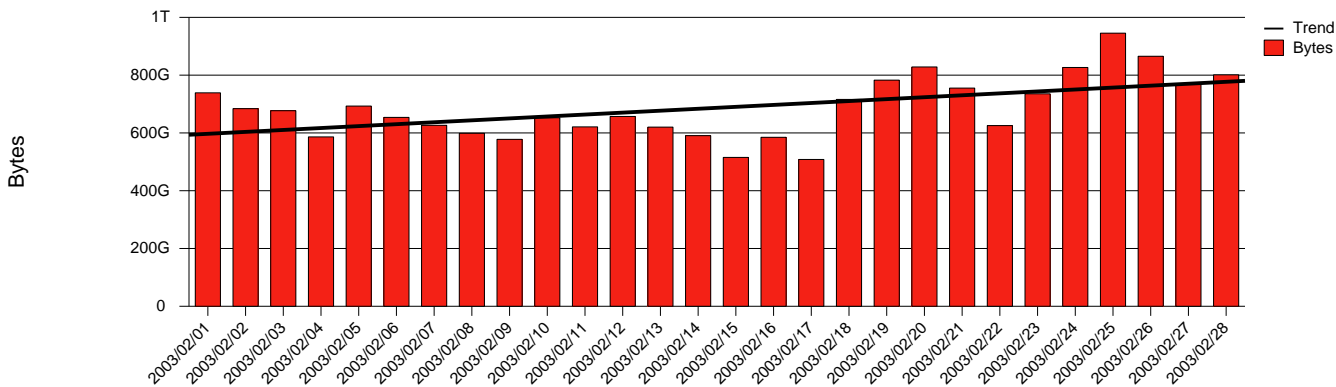

Total Network Volume by Month

Total Network Volume by Week

Total Network Volume by Day

Situations to Watch

Rank	Element Name	Variable	Threshold	Monthly Average		Days to (from) Threshold
			Value	Actual	Predicted	
1	hkr2-SRP(Out)	Volume (Bandwidth %)	80.000	0.001	1.196	Increasing
2	hkr2-SRP(In)	Errors (% Frames)	5.000	0.004	0.005	Increasing
3	hkr2-SRP(In)	Volume (Bandwidth %)	80.000	0.000	0.078	Increasing
4	hkr1-SRP(In)	Errors (% Frames)	5.000	0.000	0.000	Increasing
5	hkr1-SRP(In)	Volume (Bandwidth %)	80.000	0.750	0.811	Decreasing
6	hkr1-SRP(Out)	Volume (Bandwidth %)	80.000	1.819	1.076	Decreasing