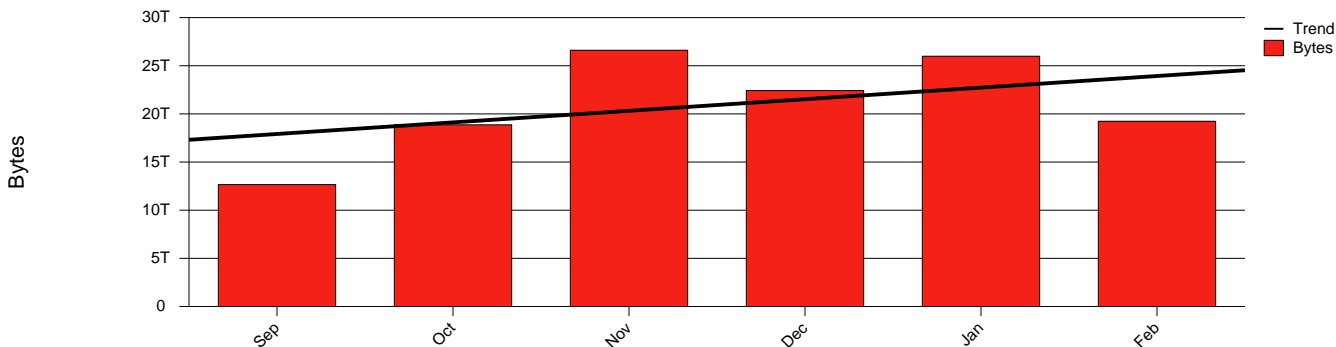

Total Network Volume by Month

Total Network Volume by Week

Total Network Volume by Day

Situations to Watch

Rank	Element Name	Variable	Threshold	Monthly Average		Days to (from) Threshold
			Value	Actual	Predicted	
1	hkr2-SRP(Out)	Volume (Bandwidth %)	80.000	0.001	1.196	Increasing
2	hkr2-SRP(In)	Errors (% Frames)	5.000	0.004	0.005	Increasing
3	hkr2-SRP(In)	Volume (Bandwidth %)	80.000	0.000	0.078	Increasing
4	hkr1-SRP(In)	Errors (% Frames)	5.000	0.000	0.000	Increasing
5	hkr1-SRP(In)	Volume (Bandwidth %)	80.000	0.750	0.811	Decreasing
6	hkr1-SRP(Out)	Volume (Bandwidth %)	80.000	1.819	1.076	Decreasing