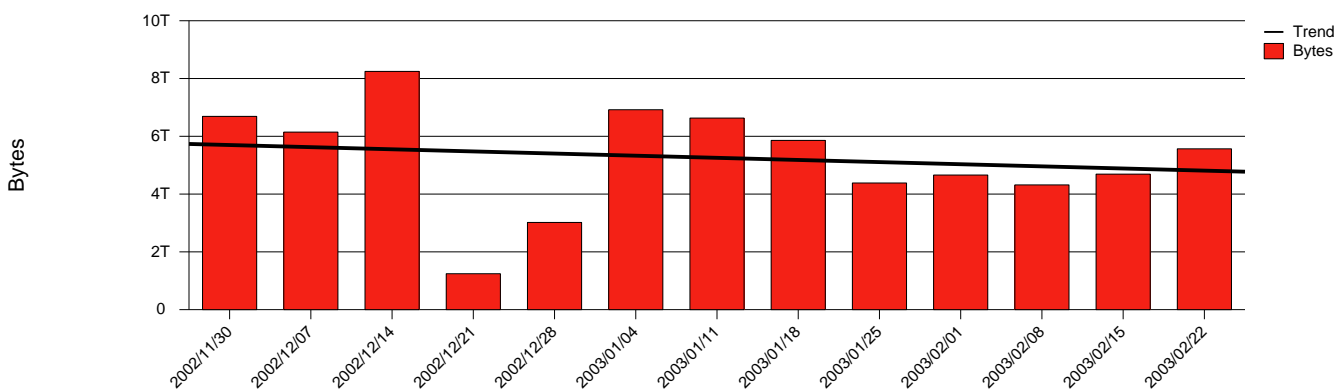

Total Network Volume by Month

Total Network Volume by Week

Total Network Volume by Day

Situations to Watch

Rank	Element Name	Variable	Threshold	Monthly Average		Days to (from) Threshold
			Value	Actual	Predicted	
1	hkr2-SRP(Out)	Volume (Bandwidth %)	80.000	0.001	1.196	Increasing
2	hkr2-SRP(In)	Errors (% Frames)	5.000	0.004	0.005	Increasing
3	hkr2-SRP(In)	Volume (Bandwidth %)	80.000	0.000	0.078	Increasing
4	hkr1-SRP(In)	Errors (% Frames)	5.000	0.000	0.000	Increasing
5	hkr1-SRP(In)	Volume (Bandwidth %)	80.000	0.750	0.811	Decreasing
6	hkr1-SRP(Out)	Volume (Bandwidth %)	80.000	1.819	1.076	Decreasing