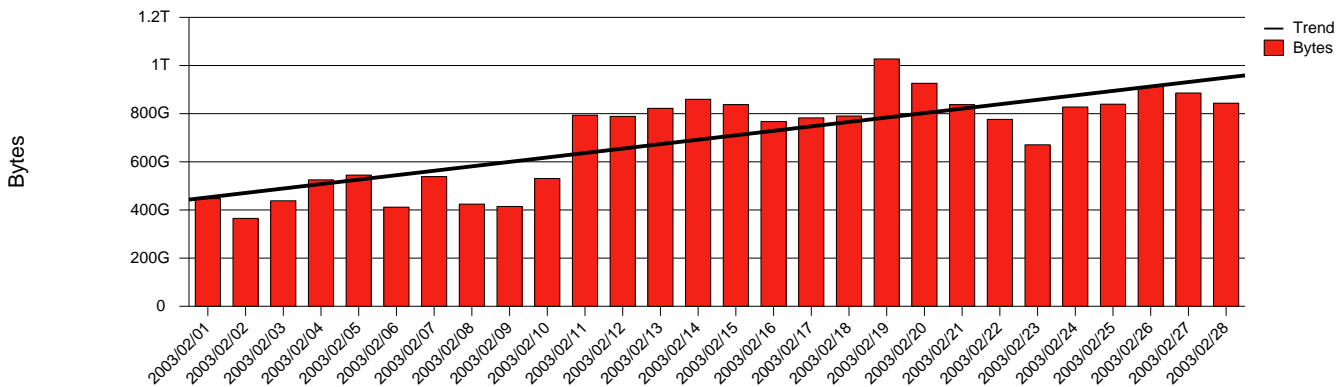

Total Network Volume by Month

Total Network Volume by Week

Total Network Volume by Day

Situations to Watch

Rank	Element Name	Variable	Threshold	Monthly Average		Days to (from)
			Value	Actual	Predicted	Threshold
1	hj1-SRP(Out)	Volume (Bandwidth %)	80.000	0.903	0.754	Increasing
2	hj1-SRP(In)	Volume (Bandwidth %)	80.000	0.418	0.454	Increasing
3	hj2-SRP(Out)	Volume (Bandwidth %)	80.000	0.862	0.734	Increasing
4	hj1-SRP(In)	Errors (% Frames)	5.000	0.000	0.000	Decreasing
5	hj2-SRP(In)	Volume (Bandwidth %)	80.000	1.310	0.945	Decreasing
6	hj2-SRP(In)	Errors (% Frames)	5.000	0.000	0.000	Decreasing