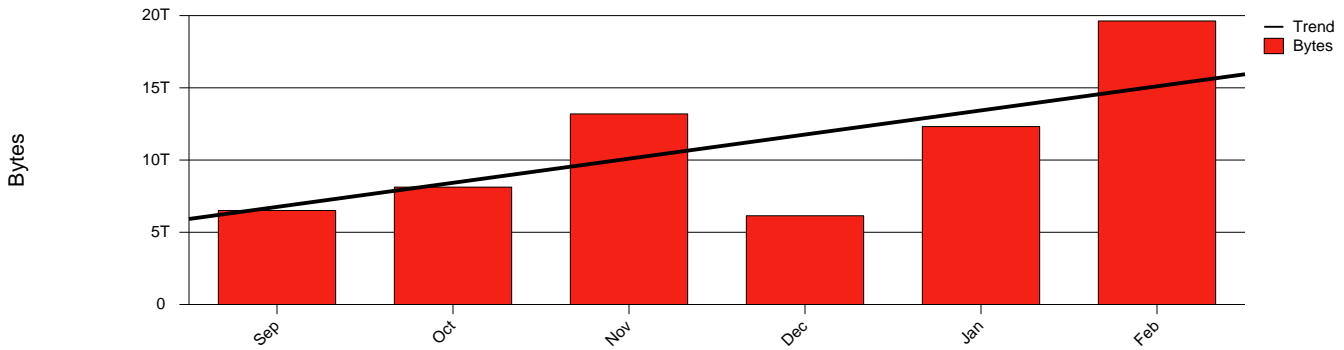

Total Network Volume by Month

Total Network Volume by Week

Total Network Volume by Day

Situations to Watch

Rank	Element Name	Variable	Threshold	Monthly Average		Days to (from)
			Value	Actual	Predicted	Threshold
1	hj1-SRP(Out)	Volume (Bandwidth %)	80.000	0.903	0.754	Increasing
2	hj1-SRP(In)	Volume (Bandwidth %)	80.000	0.418	0.454	Increasing
3	hj2-SRP(Out)	Volume (Bandwidth %)	80.000	0.862	0.734	Increasing
4	hj1-SRP(In)	Errors (% Frames)	5.000	0.000	0.000	Decreasing
5	hj2-SRP(In)	Volume (Bandwidth %)	80.000	1.310	0.945	Decreasing
6	hj2-SRP(In)	Errors (% Frames)	5.000	0.000	0.000	Decreasing