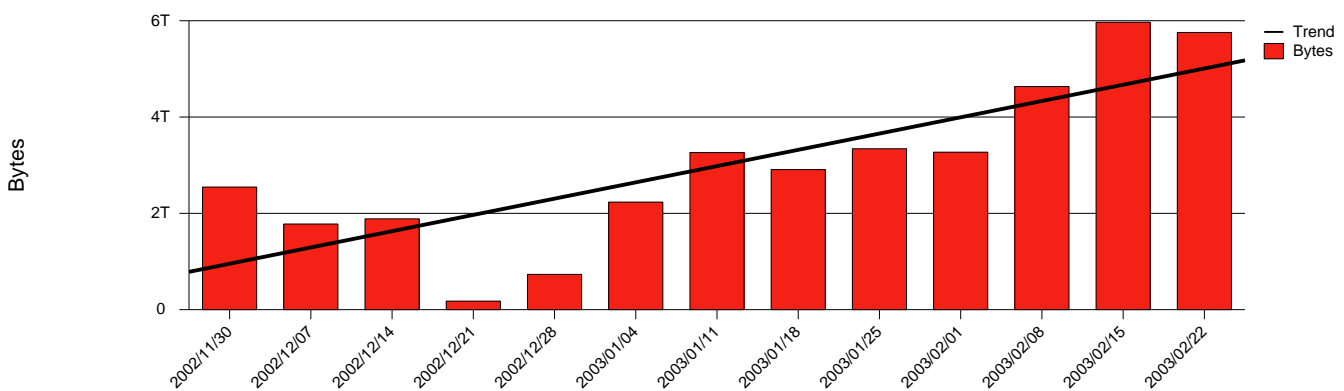

Total Network Volume by Month

Total Network Volume by Week

Total Network Volume by Day

Situations to Watch

Rank	Element Name	Variable	Threshold	Monthly Average		Days to (from)
			Value	Actual	Predicted	Threshold
1	hj1-SRP(Out)	Volume (Bandwidth %)	80.000	0.903	0.754	Increasing
2	hj1-SRP(In)	Volume (Bandwidth %)	80.000	0.418	0.454	Increasing
3	hj2-SRP(Out)	Volume (Bandwidth %)	80.000	0.862	0.734	Increasing
4	hj1-SRP(In)	Errors (% Frames)	5.000	0.000	0.000	Decreasing
5	hj2-SRP(In)	Volume (Bandwidth %)	80.000	1.310	0.945	Decreasing
6	hj2-SRP(In)	Errors (% Frames)	5.000	0.000	0.000	Decreasing