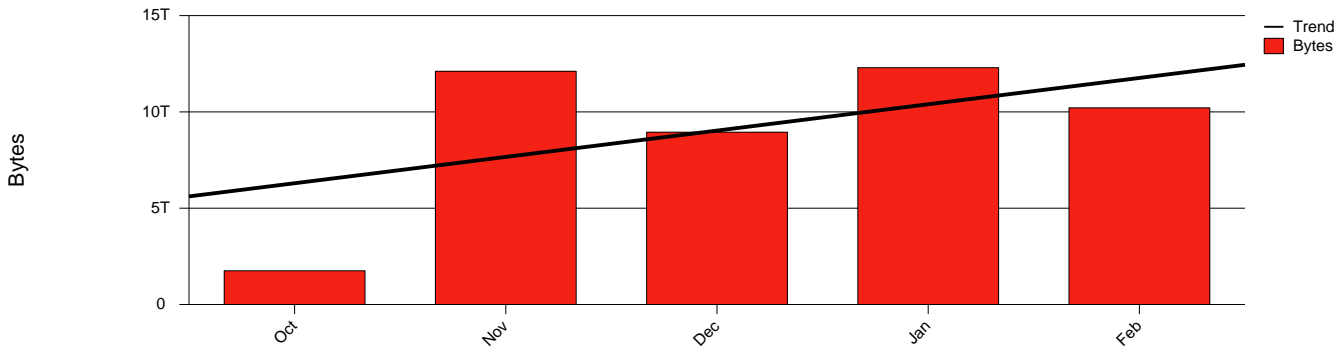

Total Network Volume by Month

Total Network Volume by Week

Total Network Volume by Day

Situations to Watch

Rank	Element Name	Variable	Threshold	Monthly Average		Days to (from)
			Value	Actual	Predicted	Threshold
1	hb2-SRP(In)	Volume (Bandwidth %)	80.000	0.164	0.221	Increasing
2	hb2-SRP(In)	Errors (% Frames)	5.000	0.000	0.000	Increasing
3	hb1-SRP(In)	Errors (% Frames)	5.000	0.000	0.000	Increasing
4	hb1-SRP(In)	Volume (Bandwidth %)	80.000	0.315	0.244	Decreasing
5	hb1-SRP(Out)	Volume (Bandwidth %)	80.000	0.880	0.925	Decreasing
6	hb2-SRP(Out)	Volume (Bandwidth %)	80.000	0.000	0.000	Decreasing