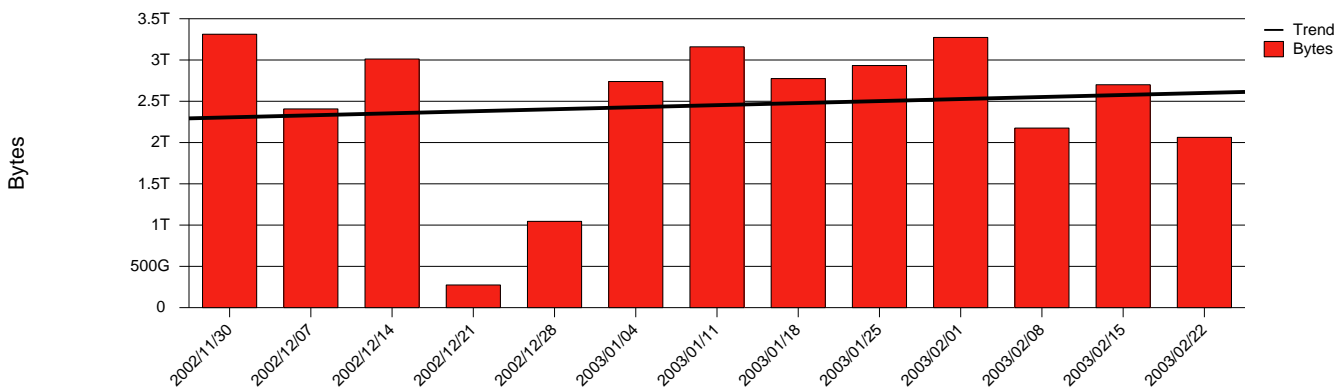

Total Network Volume by Month

Total Network Volume by Week

Total Network Volume by Day

Situations to Watch

Rank	Element Name	Variable	Threshold	Monthly Average		Days to (from)
			Value	Actual	Predicted	Threshold
1	hb2-SRP(In)	Volume (Bandwidth %)	80.000	0.164	0.221	Increasing
2	hb2-SRP(In)	Errors (% Frames)	5.000	0.000	0.000	Increasing
3	hb1-SRP(In)	Errors (% Frames)	5.000	0.000	0.000	Increasing
4	hb1-SRP(In)	Volume (Bandwidth %)	80.000	0.315	0.244	Decreasing
5	hb1-SRP(Out)	Volume (Bandwidth %)	80.000	0.880	0.925	Decreasing
6	hb2-SRP(Out)	Volume (Bandwidth %)	80.000	0.000	0.000	Decreasing