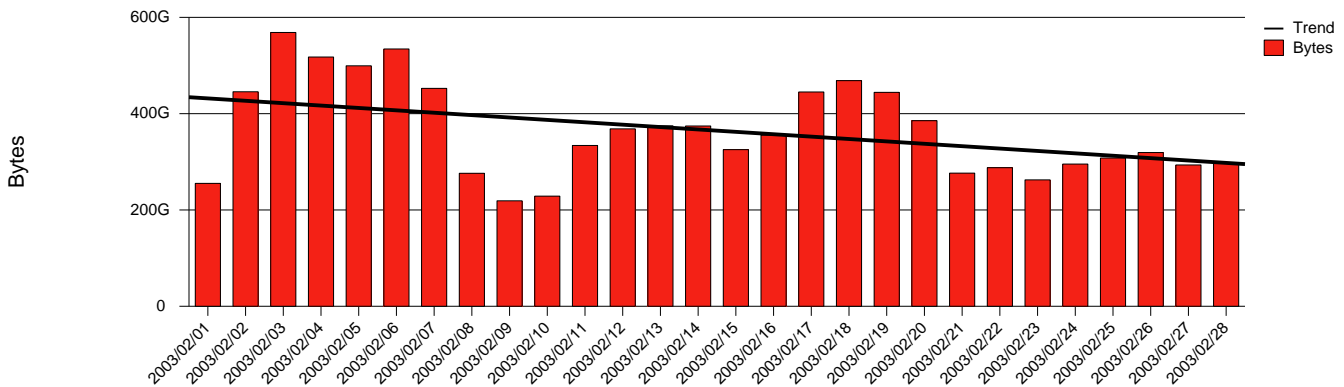

Total Network Volume by Month

Total Network Volume by Week

Total Network Volume by Day

Situations to Watch

Rank	Element Name	Variable	Threshold	Monthly Average		Days to (from)
			Value	Actual	Predicted	Threshold
1	hb2-SRP(In)	Volume (Bandwidth %)	80.000	0.164	0.221	Increasing
2	hb2-SRP(In)	Errors (% Frames)	5.000	0.000	0.000	Increasing
3	hb1-SRP(In)	Errors (% Frames)	5.000	0.000	0.000	Increasing
4	hb1-SRP(In)	Volume (Bandwidth %)	80.000	0.315	0.244	Decreasing
5	hb1-SRP(Out)	Volume (Bandwidth %)	80.000	0.880	0.925	Decreasing
6	hb2-SRP(Out)	Volume (Bandwidth %)	80.000	0.000	0.000	Decreasing