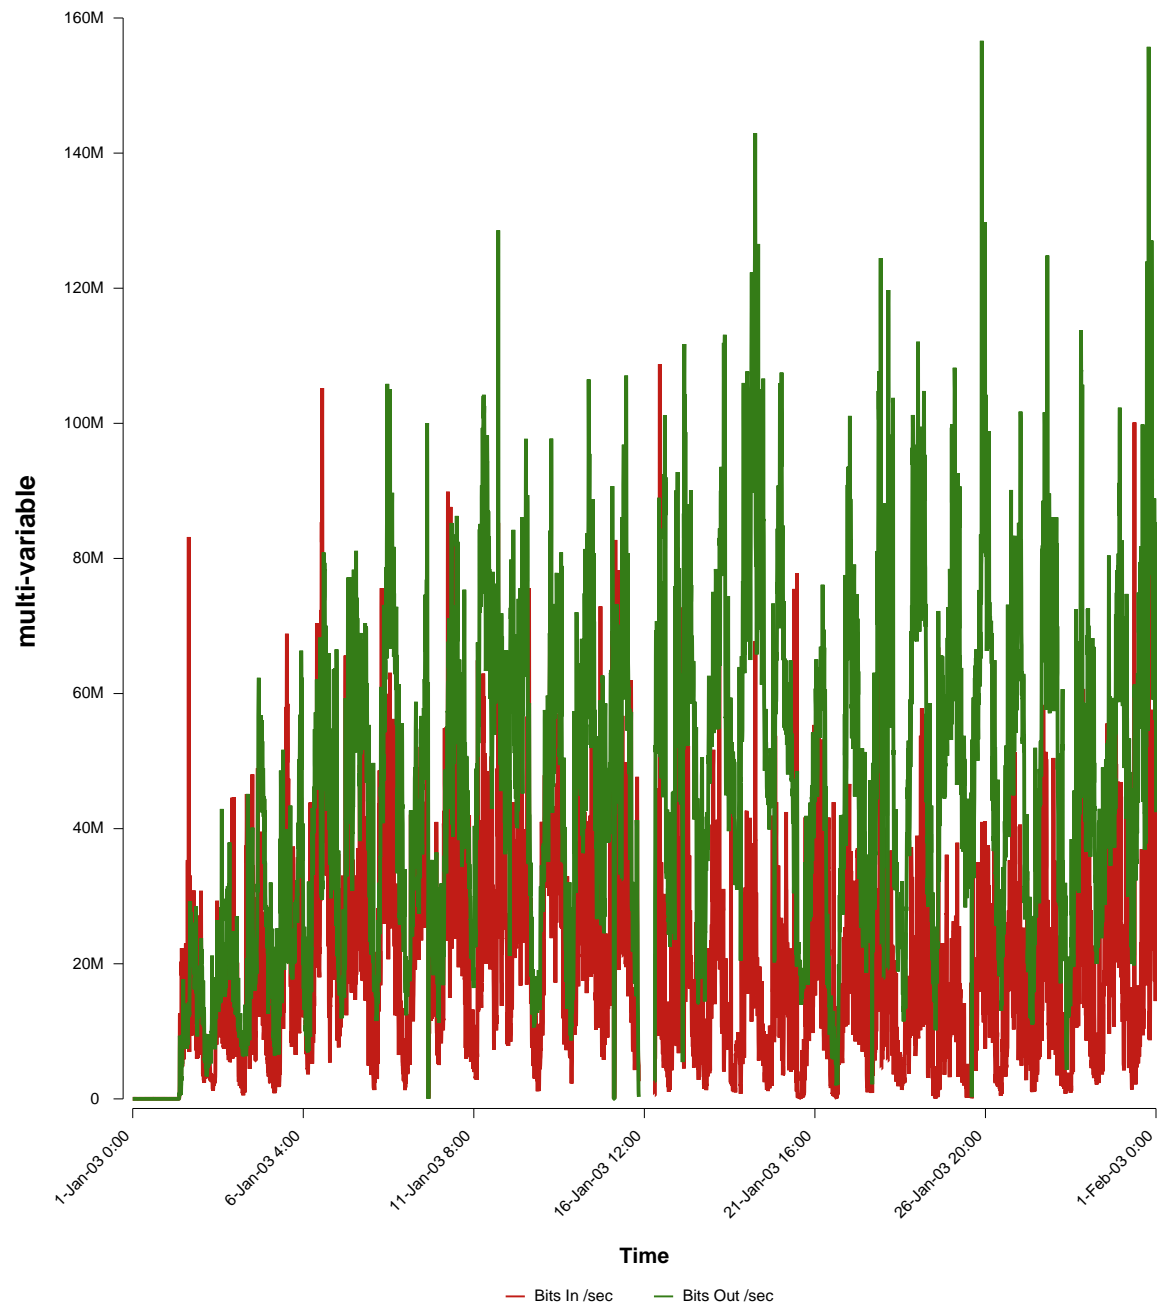

eHealth Trend Report

Divide by Time

SUNET-A-VISBY-HGO

From: 2003/01/01 00:00
To: 2003/01/31 23:59

Created: 2003/02/02 07:45:26