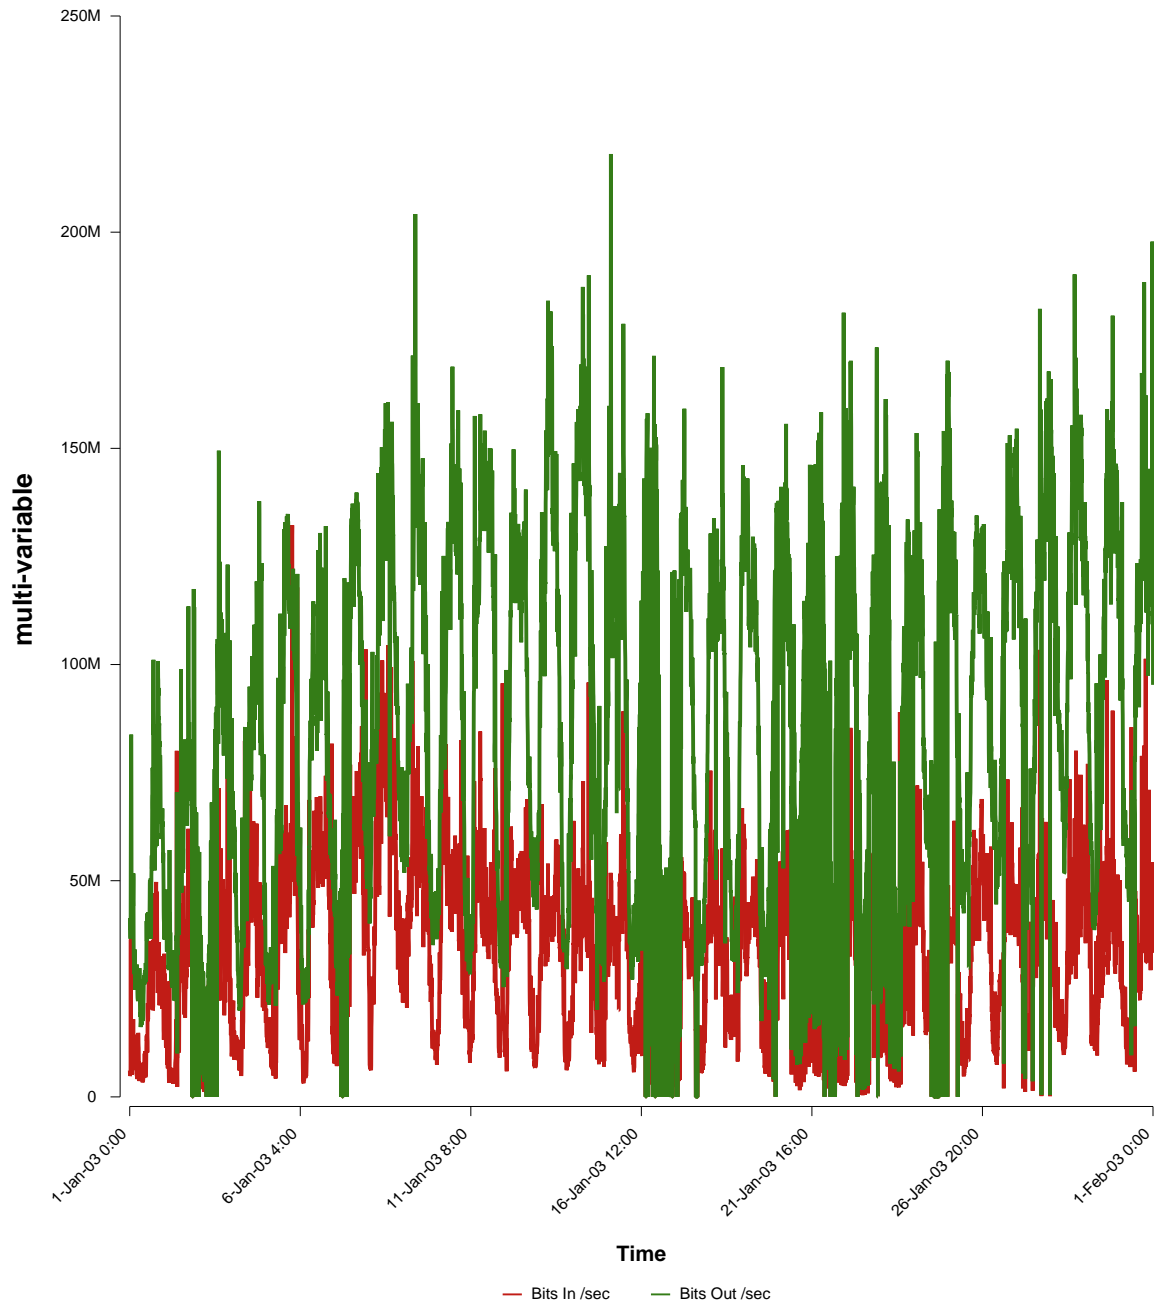

eHealth Trend Report

Divide by Time

SUNET-A-VAXJO-VXU

From: 2003/01/01 00:00
To: 2003/01/31 23:59

Created: 2003/02/02 07:30:27