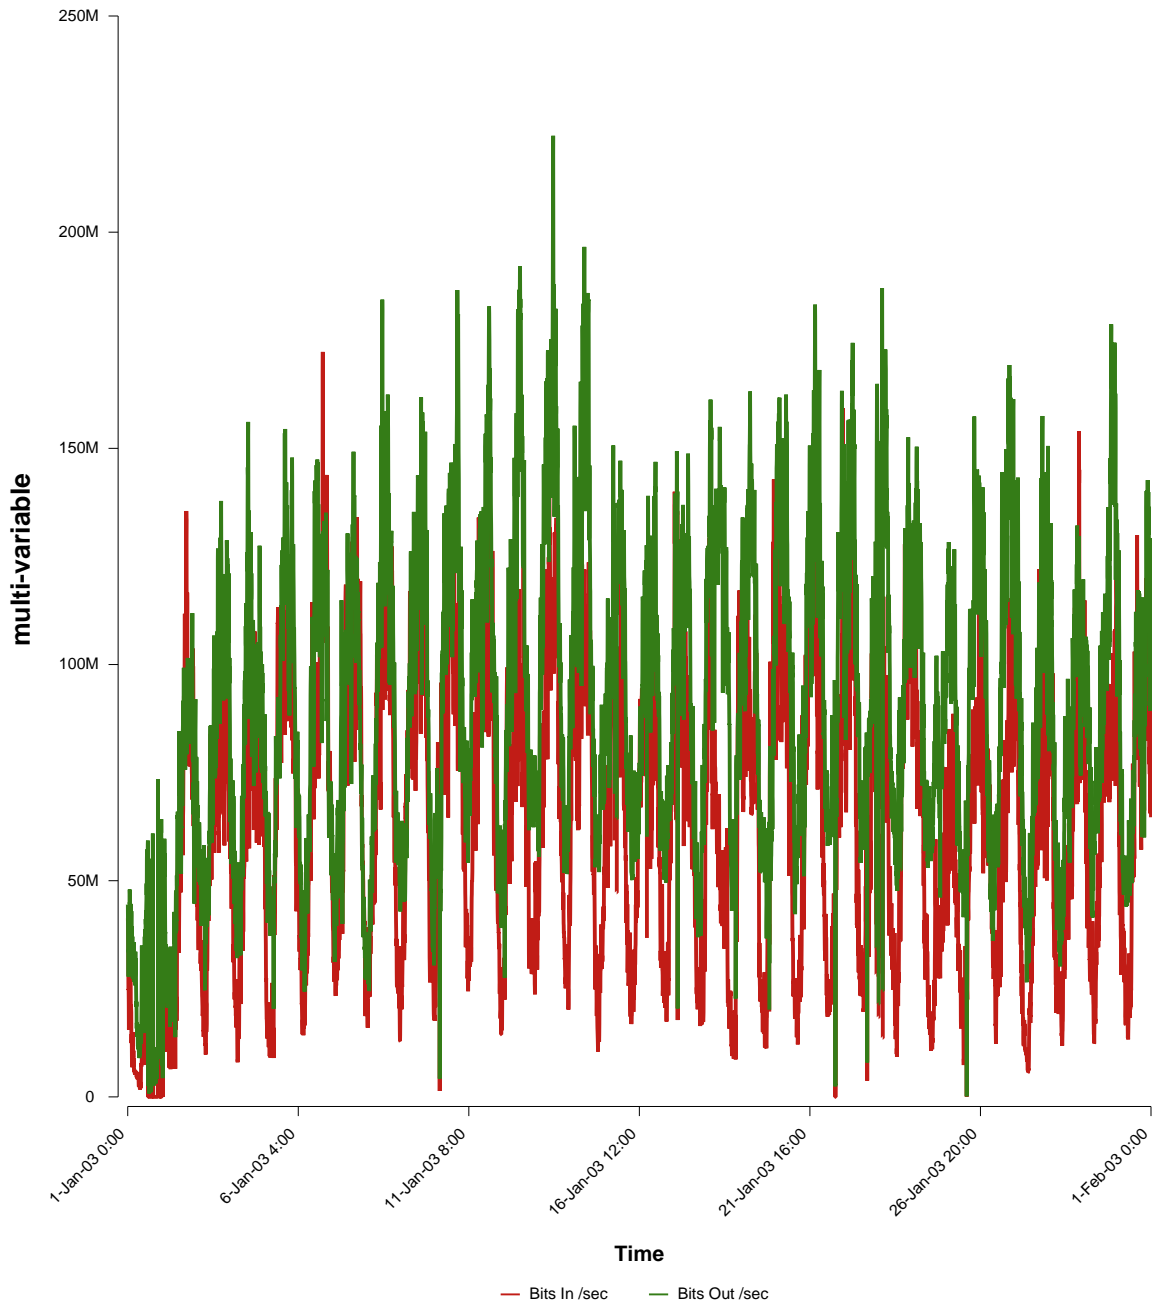

eHealth Trend Report

Divide by Time

SUNET-A-VASTERAS-MDH

From: 2003/01/01 00:00
To: 2003/01/31 23:59

Created: 2003/02/02 07:20:30