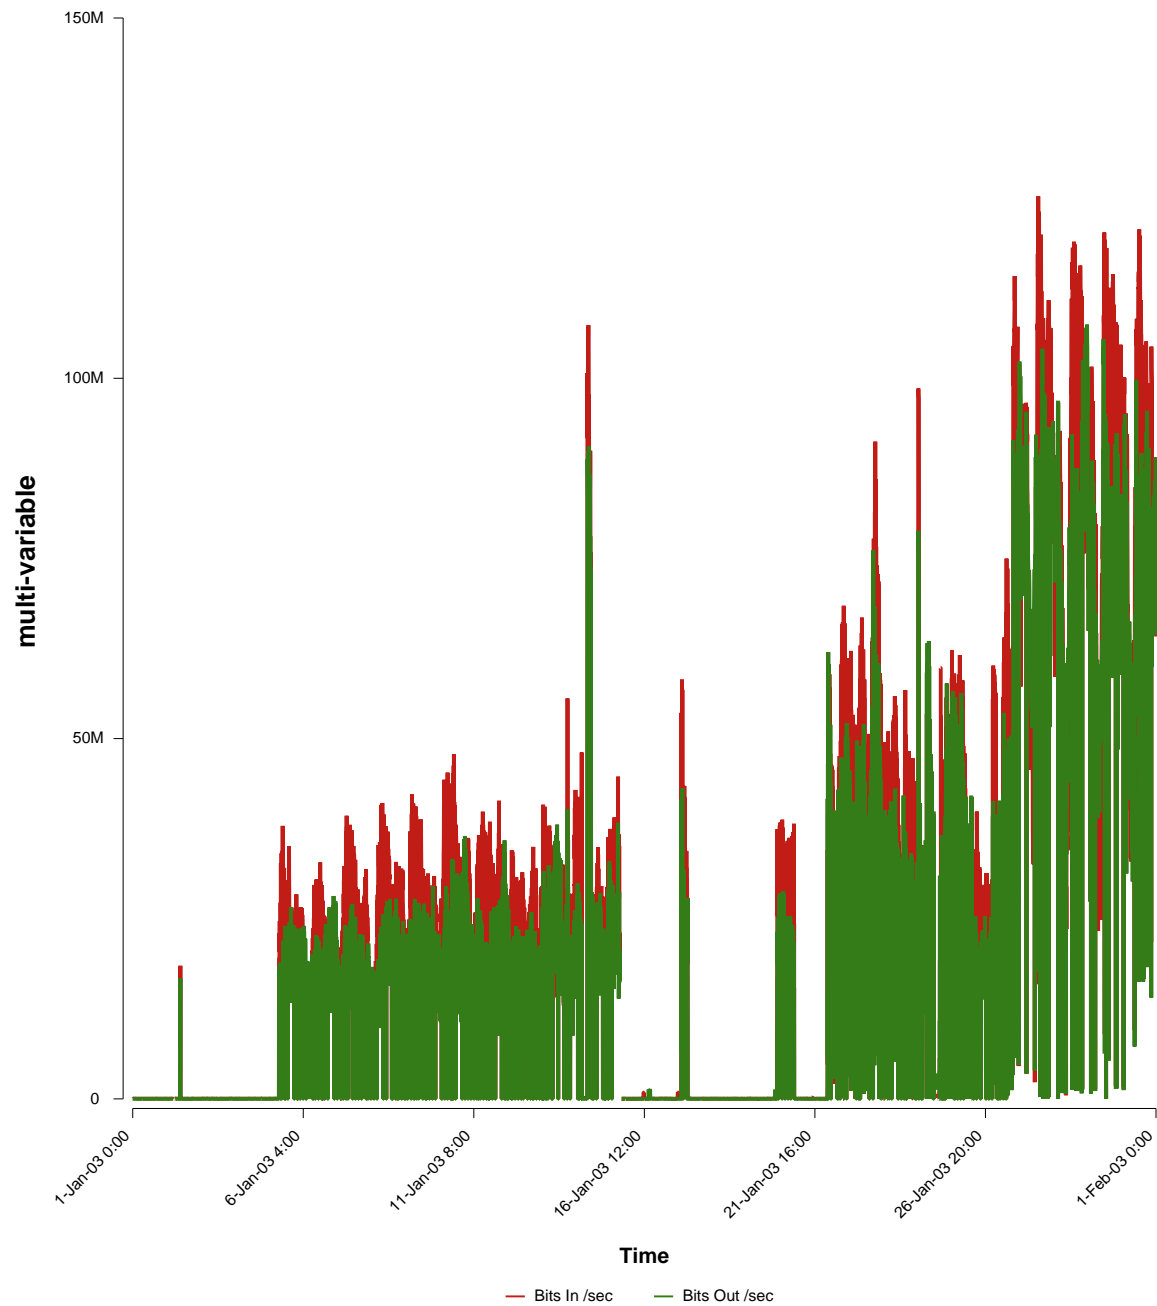

eHealth Trend Report

Divide by Time

SUNET-A-UPPSALA-UU

From: 2003/01/01 00:00
To: 2003/01/31 23:59

Created: 2003/02/02 07:10:26