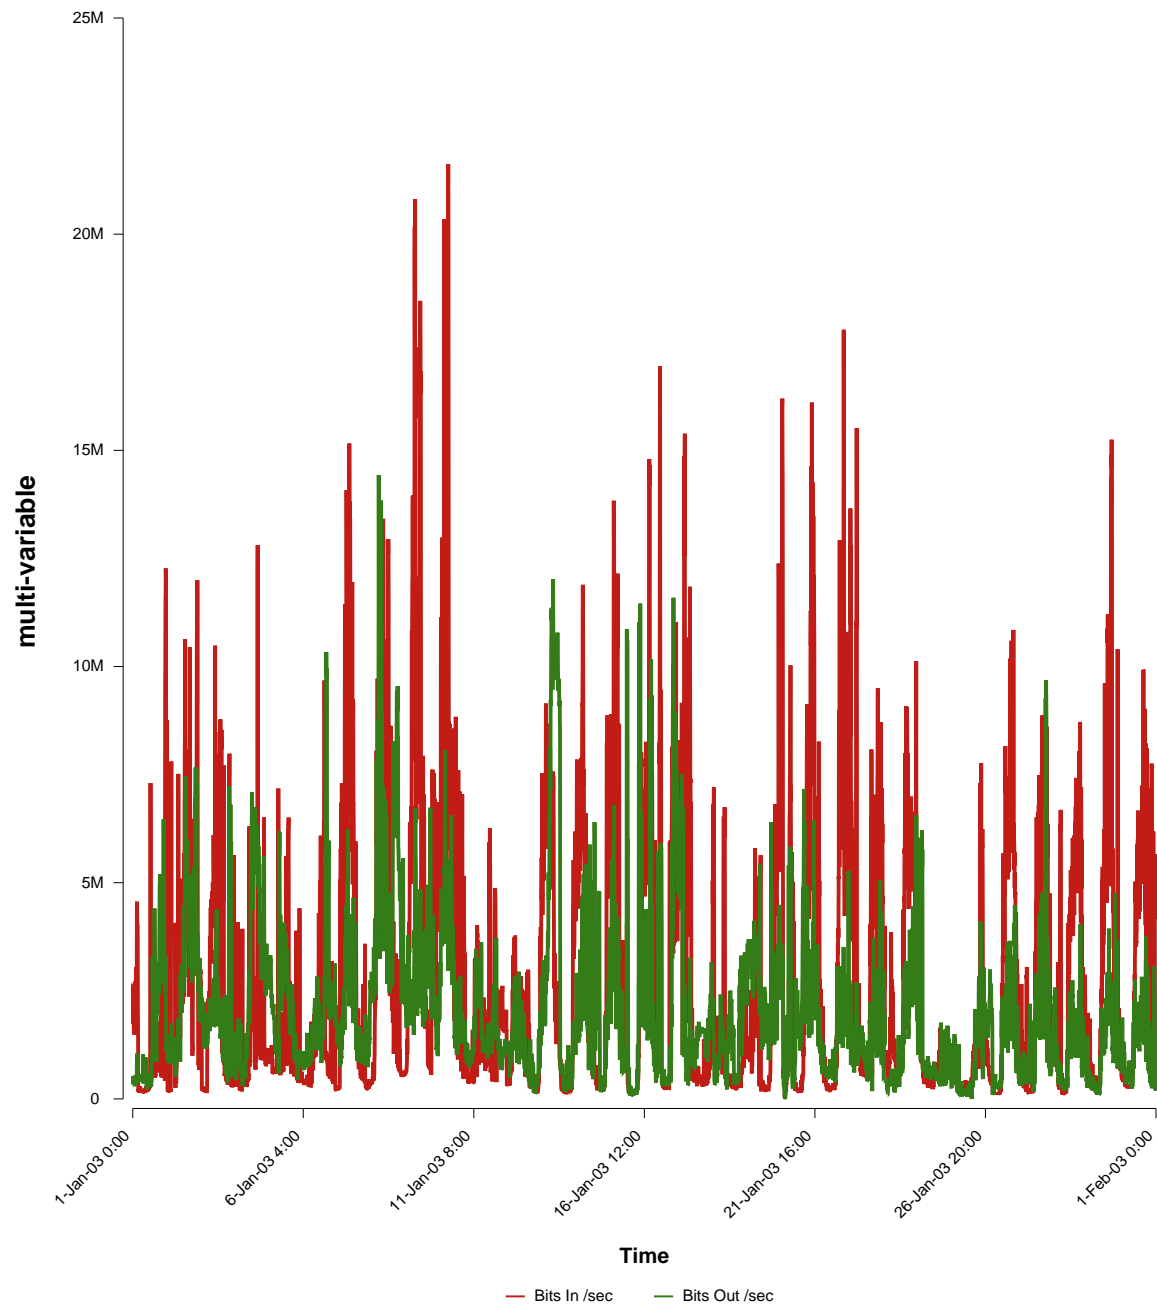

# eHealth Trend Report

Divide by Time

## SUNET-A-UPPSALA-SLU

From: 2003/01/01 00:00  
To: 2003/01/31 23:59

Created: 2003/02/02 07:00:26