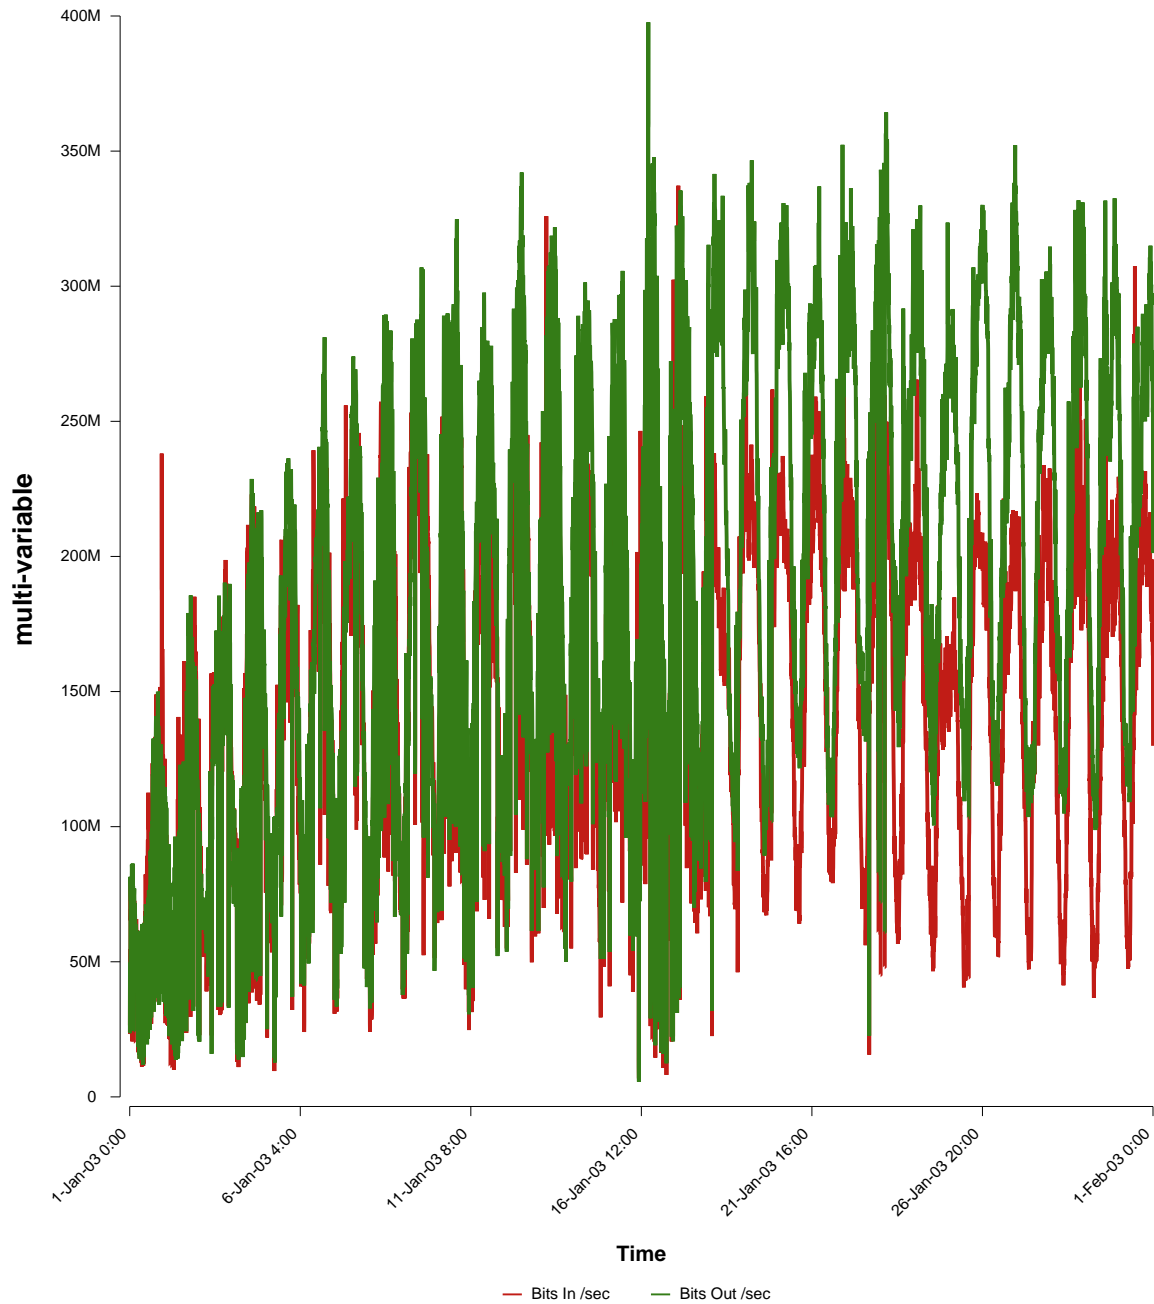

eHealth Trend Report

Divide by Time

SUNET-A-UMEA-UMU

From: 2003/01/01 00:00
To: 2003/01/31 23:59

Created: 2003/02/02 06:50:26