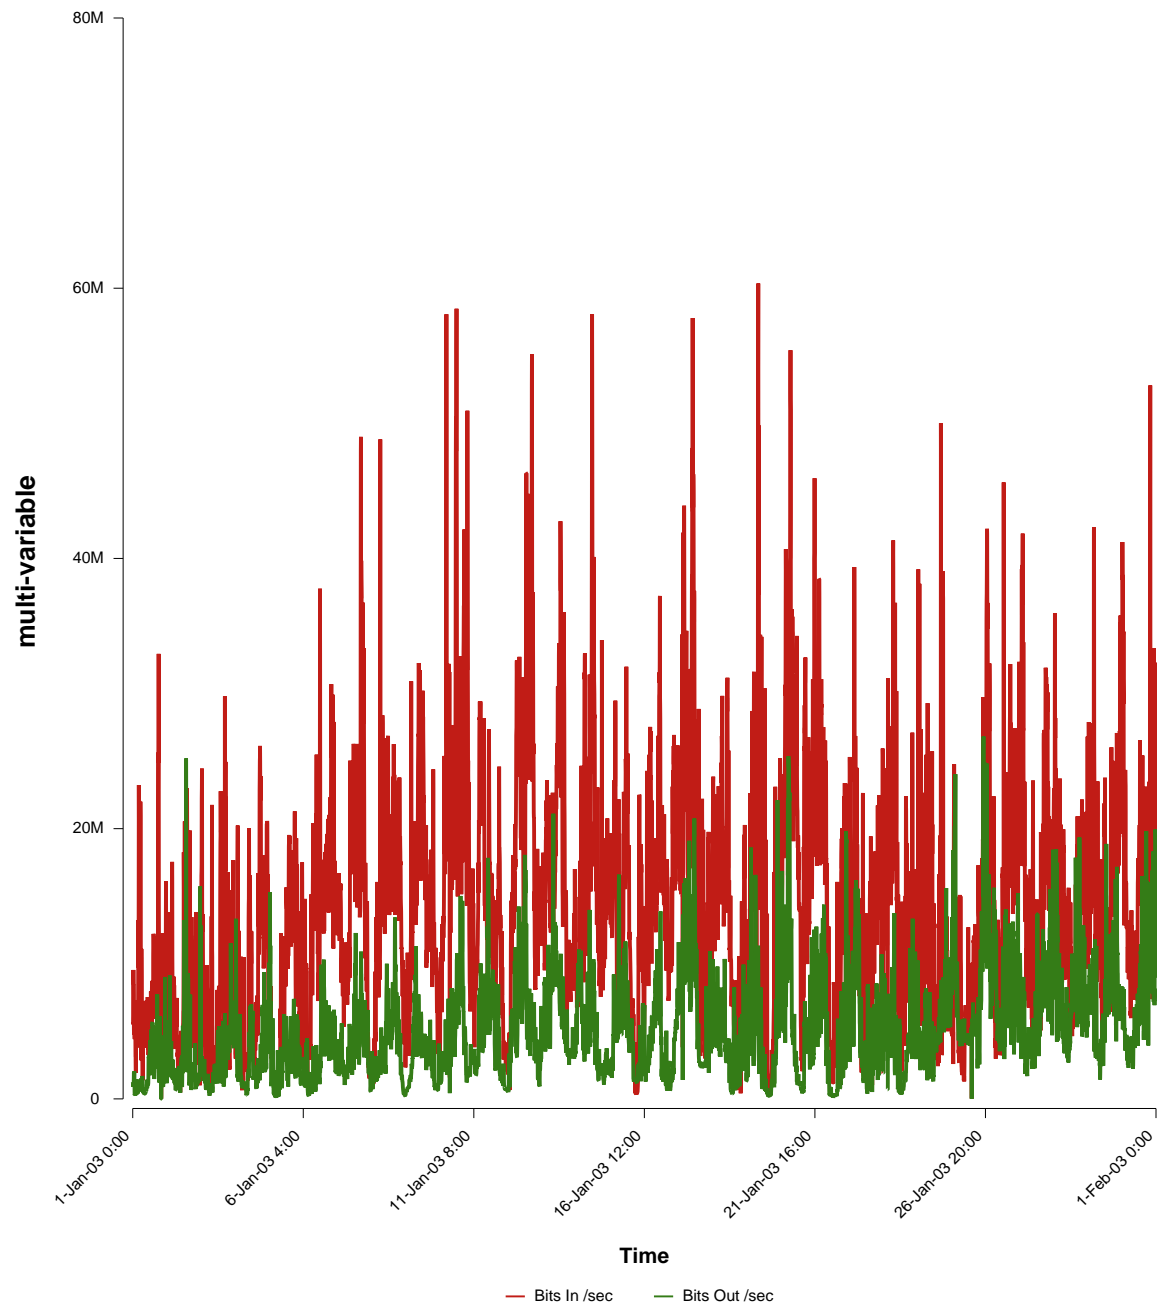

eHealth Trend Report

Divide by Time

SUNET-A-TROLLHATTAN-HTU

From: 2003/01/01 00:00
To: 2003/01/31 23:59

Created: 2003/02/02 06:40:26