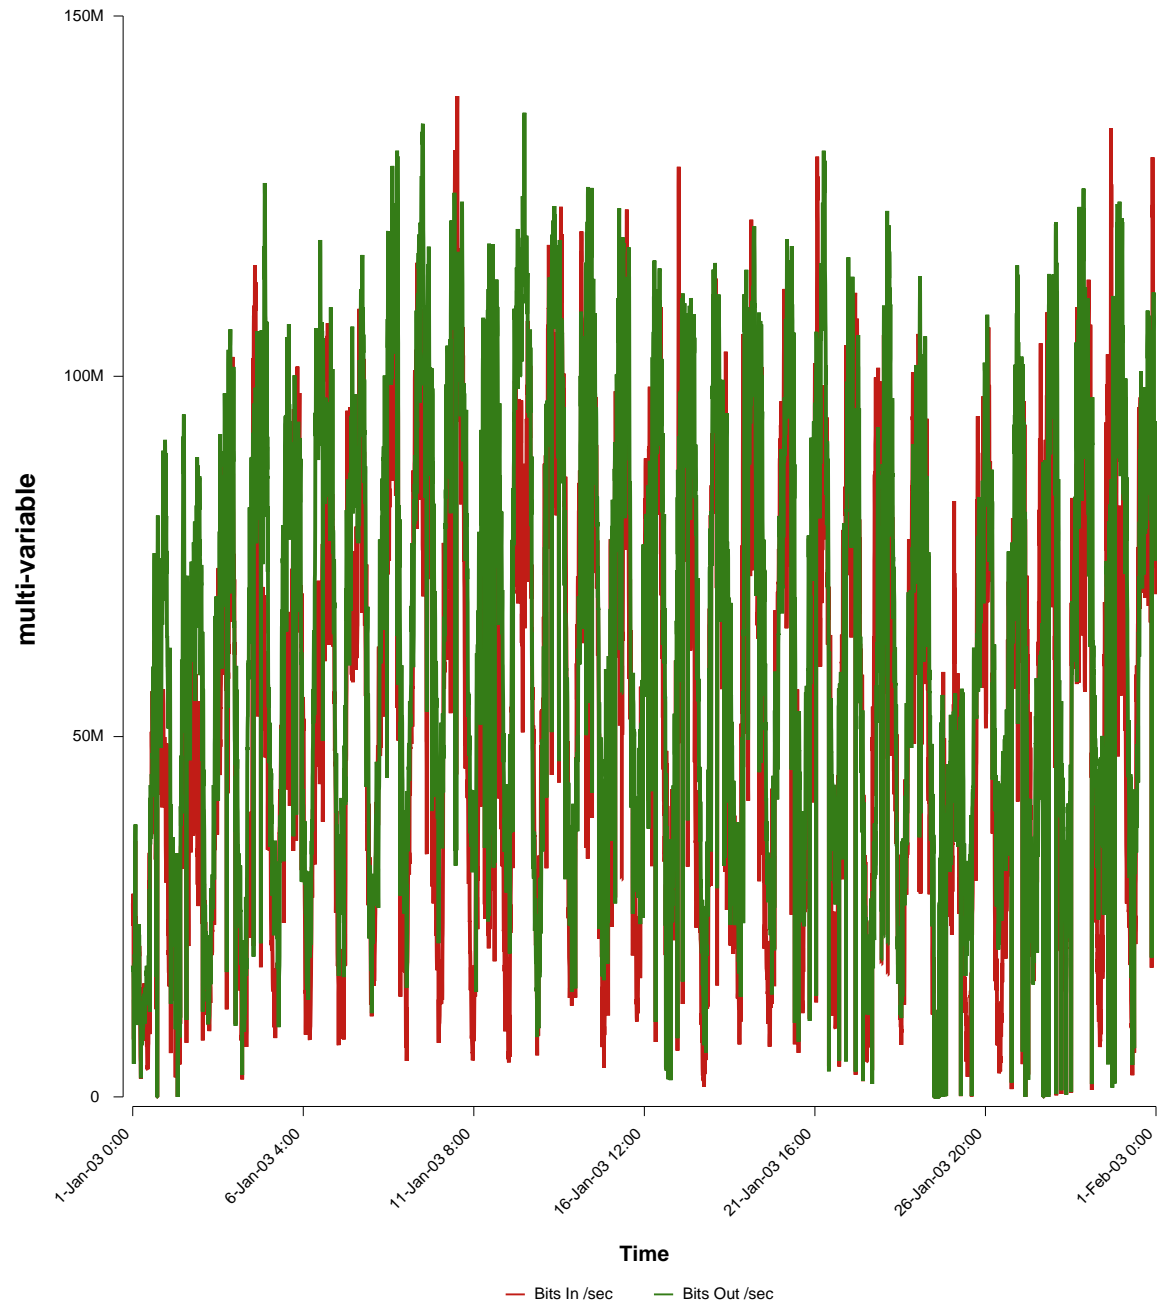

eHealth Trend Report

Divide by Time

SUNET-A-SUNDSVALL-MH

From: 2003/01/01 00:00
To: 2003/01/31 23:59

Created: 2003/02/02 06:30:25