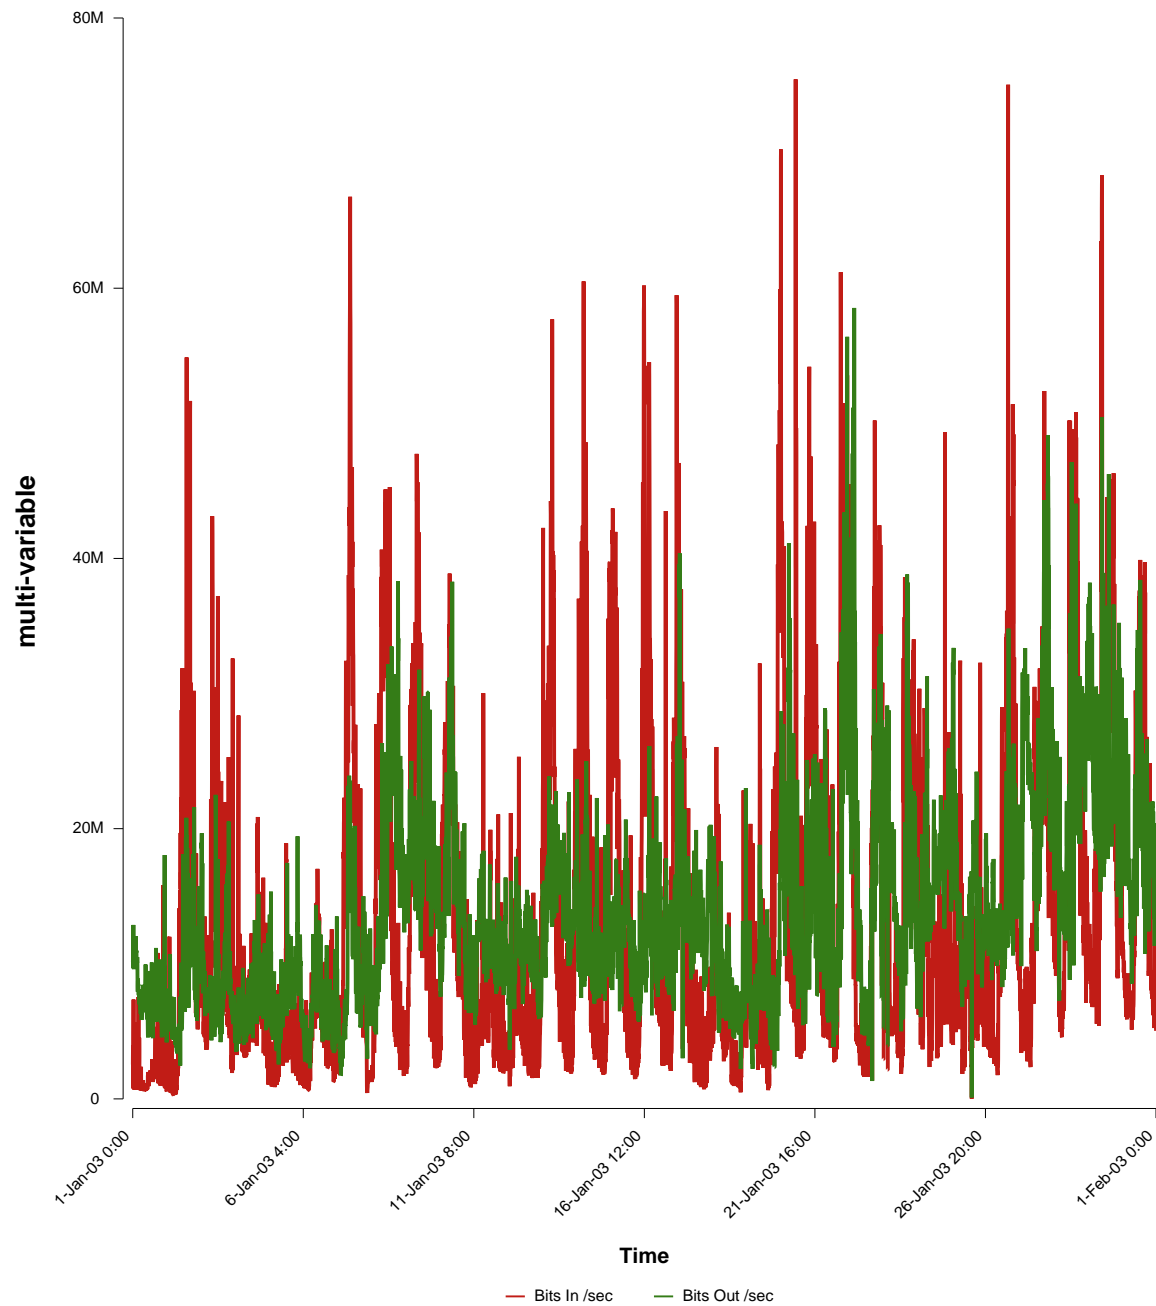

eHealth Trend Report

Divide by Time

SUNET-A-STHLM-SU

From: 2003/01/01 00:00
To: 2003/01/31 23:59

Created: 2003/02/02 06:20:29