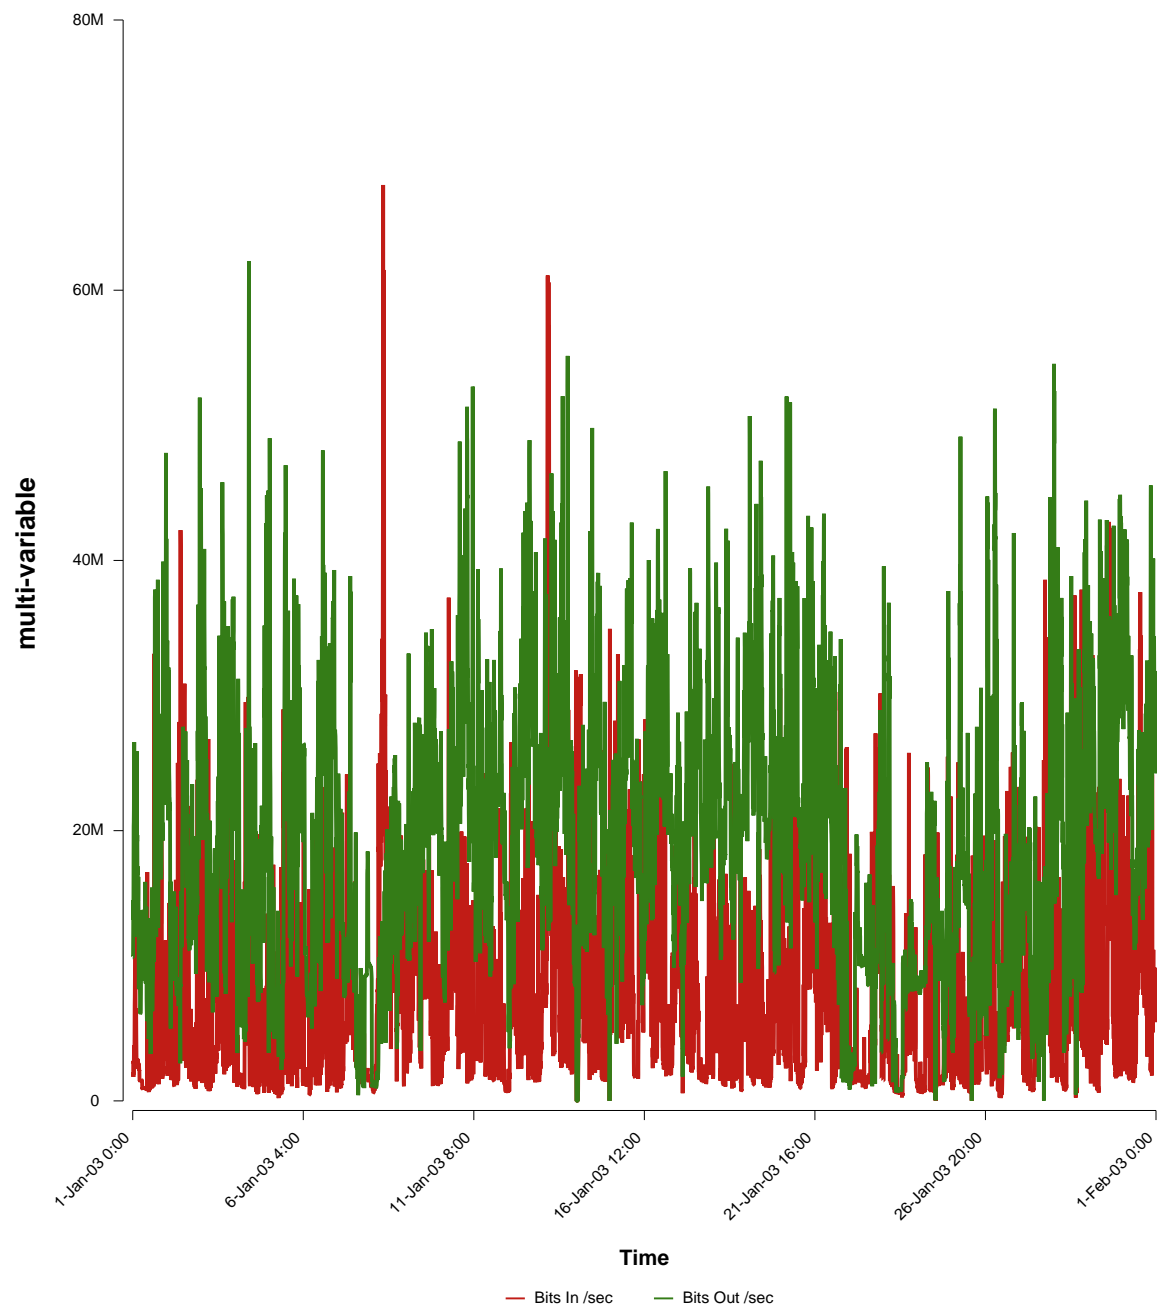

# eHealth Trend Report

Divide by Time

## SUNET-A-STHLM-SH

From: 2003/01/01 00:00  
To: 2003/01/31 23:59

Created: 2003/02/02 06:10:25