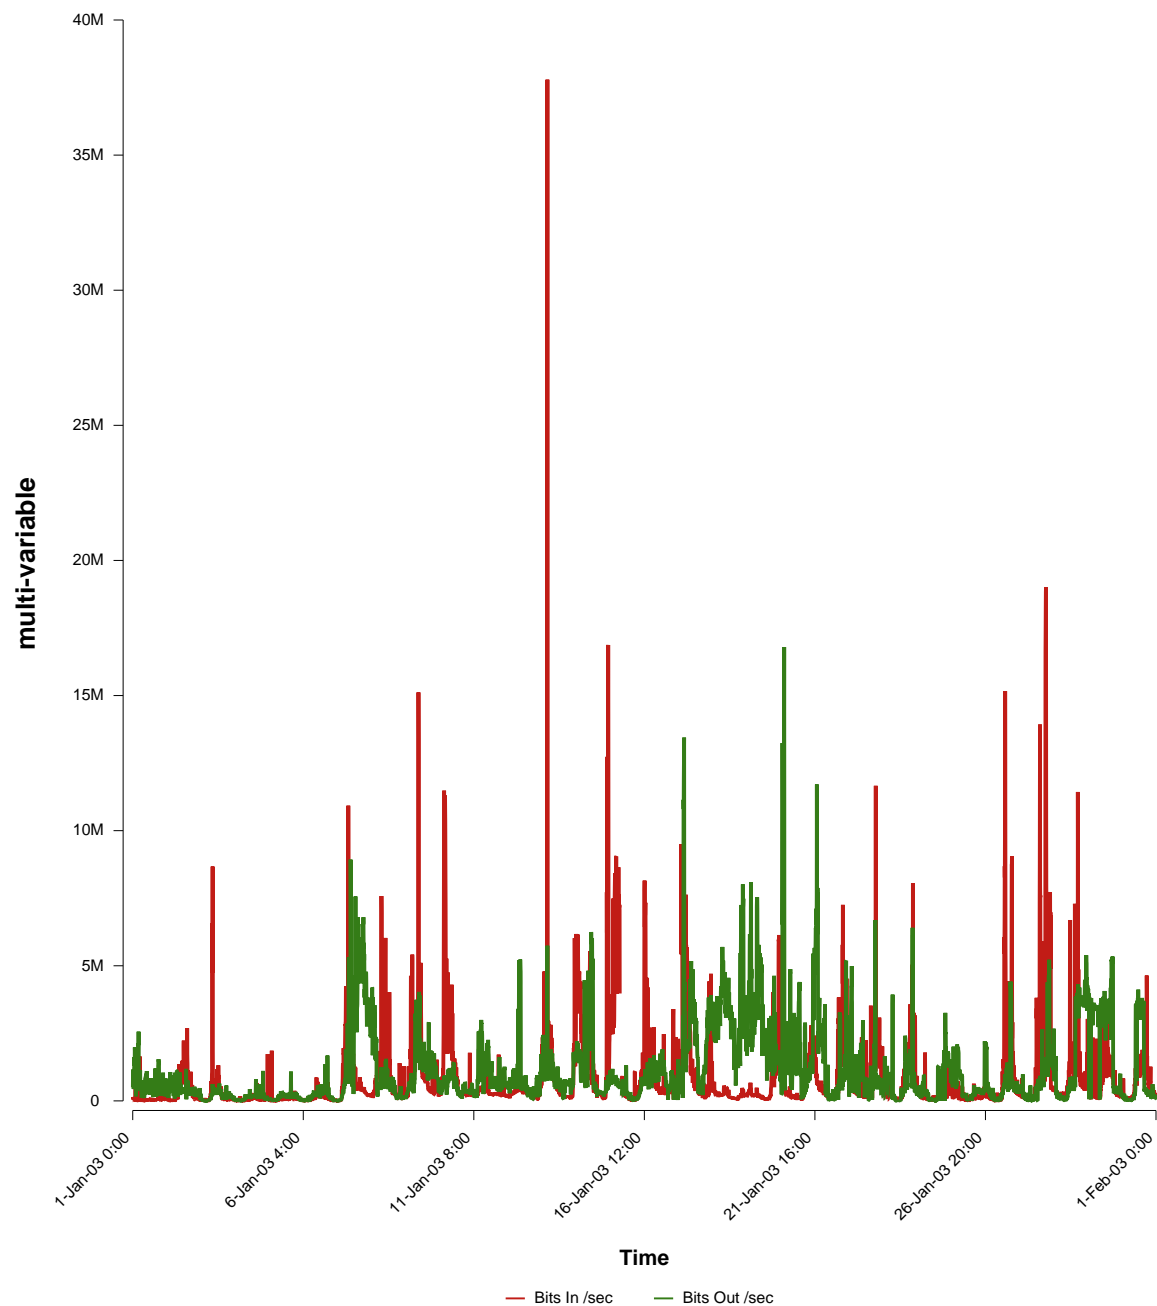

eHealth Trend Report

Divide by Time

SUNET-A-STHLM-LHS

From: 2003/01/01 00:00
To: 2003/01/31 23:59

Created: 2003/02/02 06:00:42