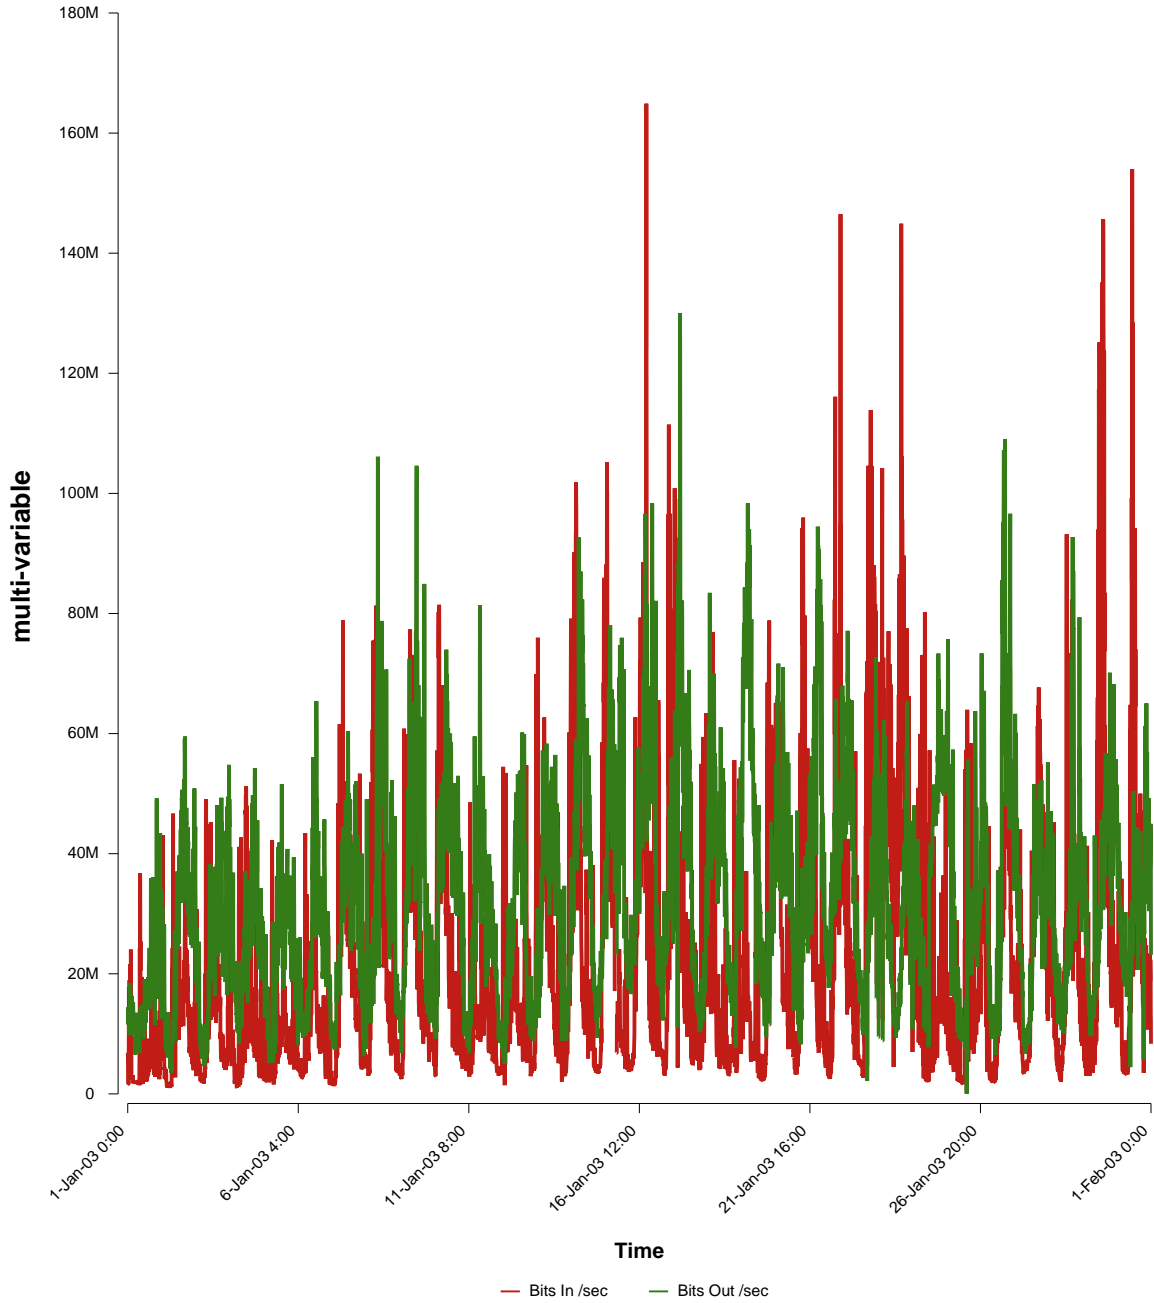

eHealth Trend Report

Divide by Time

SUNET-A-STHLM-KTH

From: 2003/01/01 00:00
To: 2003/01/31 23:59

Created: 2003/02/02 05:50:25