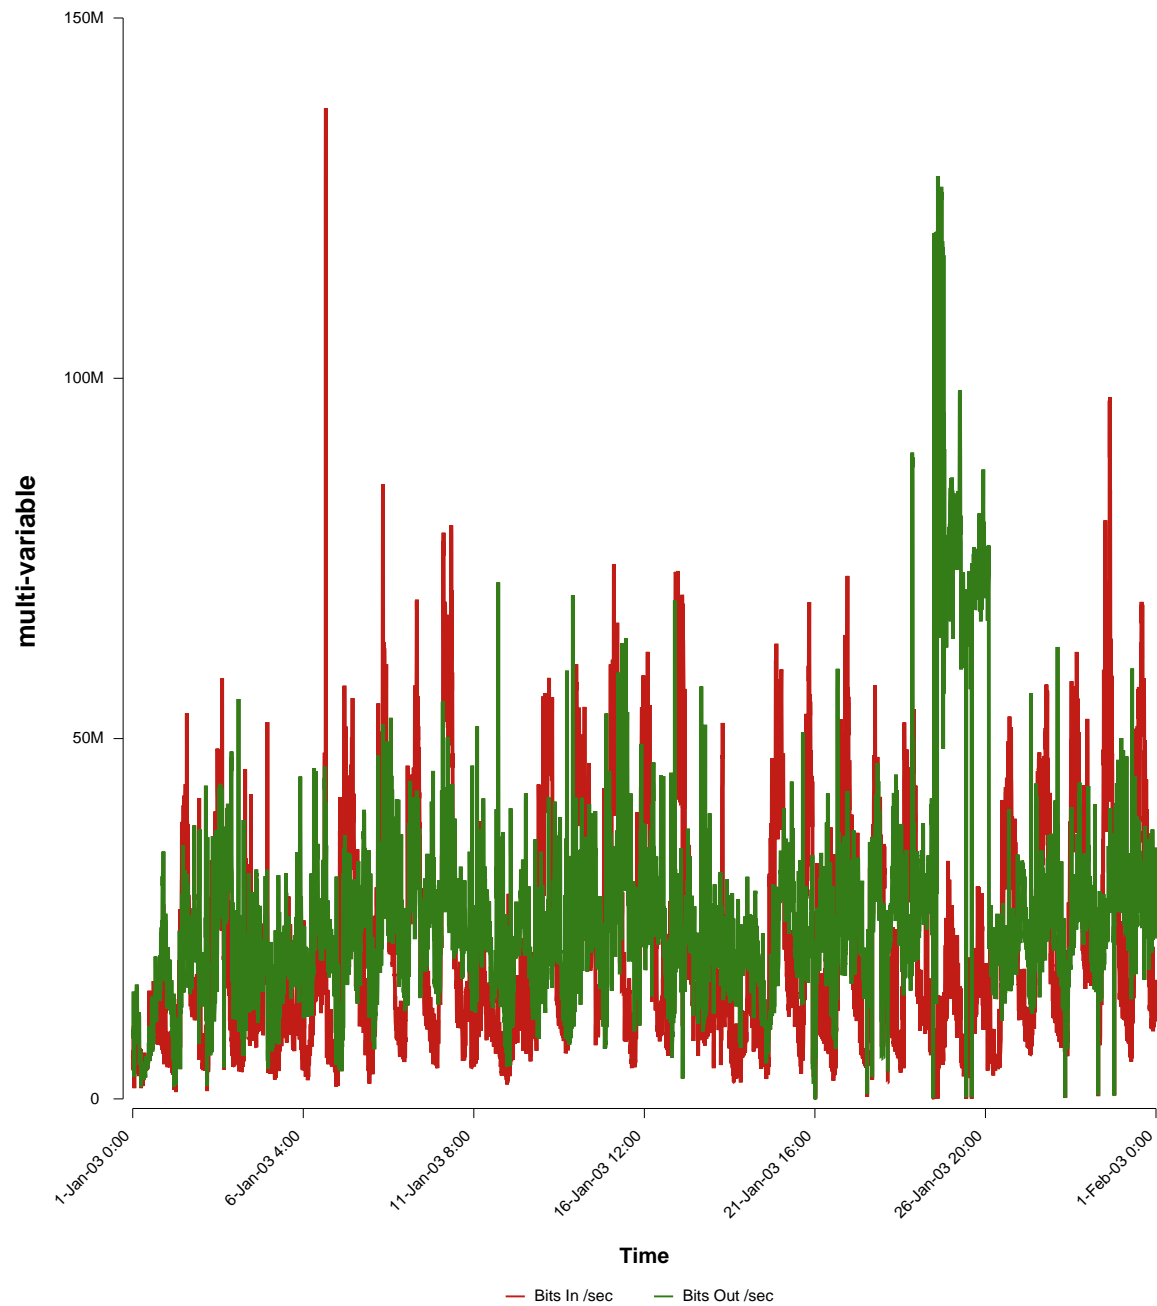

eHealth Trend Report

Divide by Time

SUNET-A-STHLM-KI

From: 2003/01/01 00:00
To: 2003/01/31 23:59

Created: 2003/02/02 05:40:25