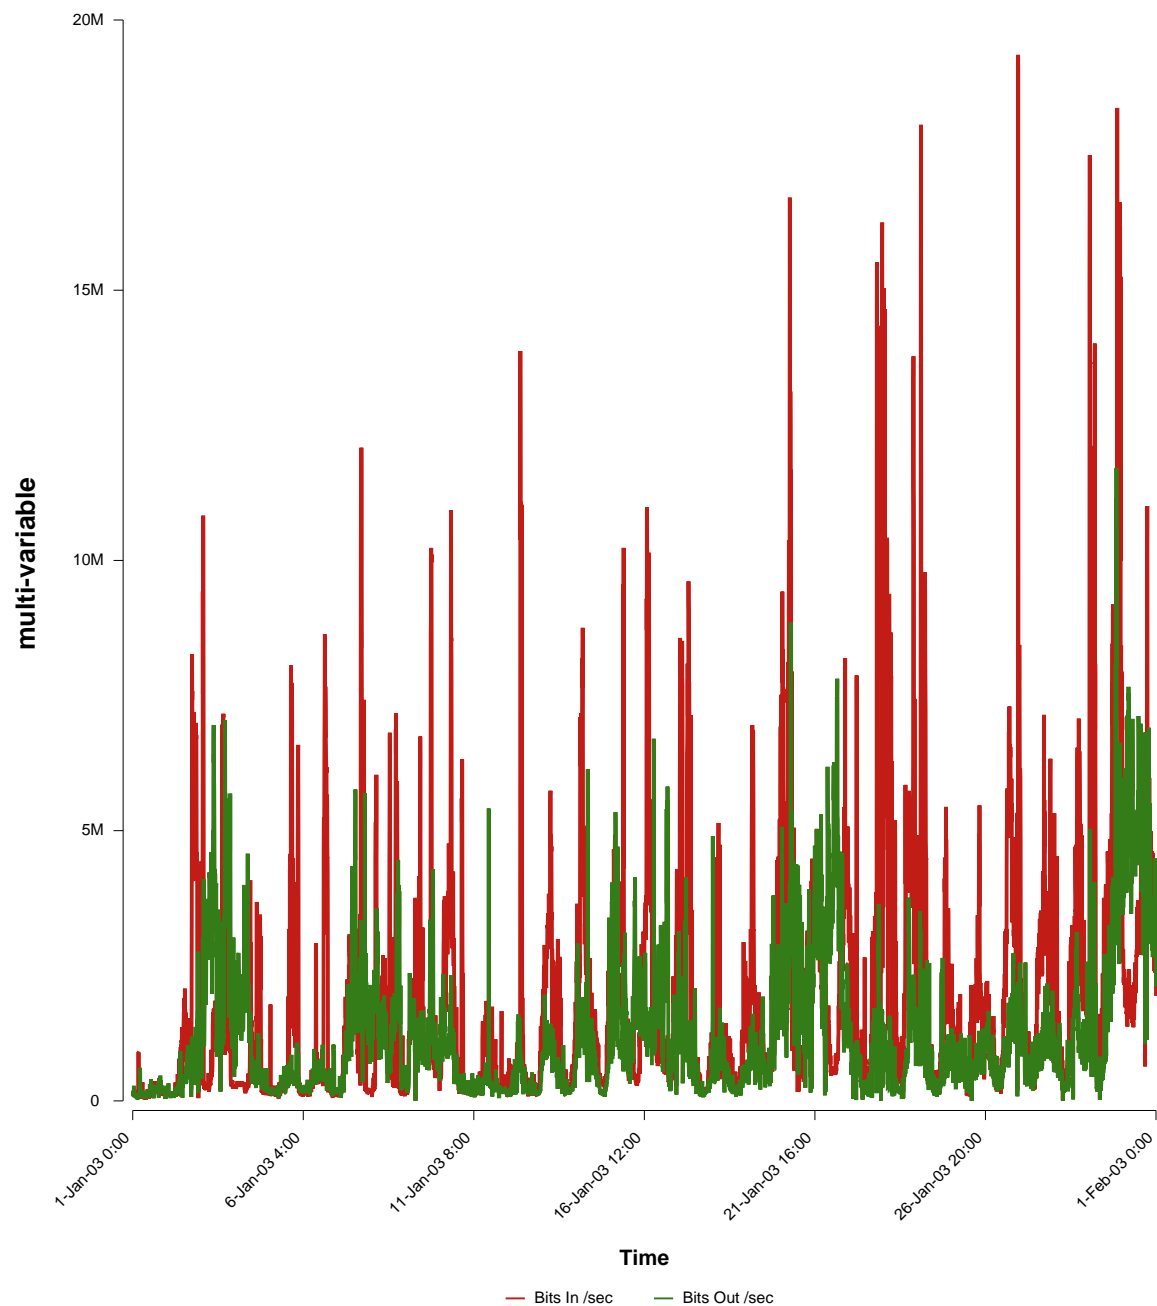

eHealth Trend Report

Divide by Time

SUNET-A-STHLM-HHS

From: 2003/01/01 00:00
To: 2003/01/31 23:59

Created: 2003/02/02 05:30:25