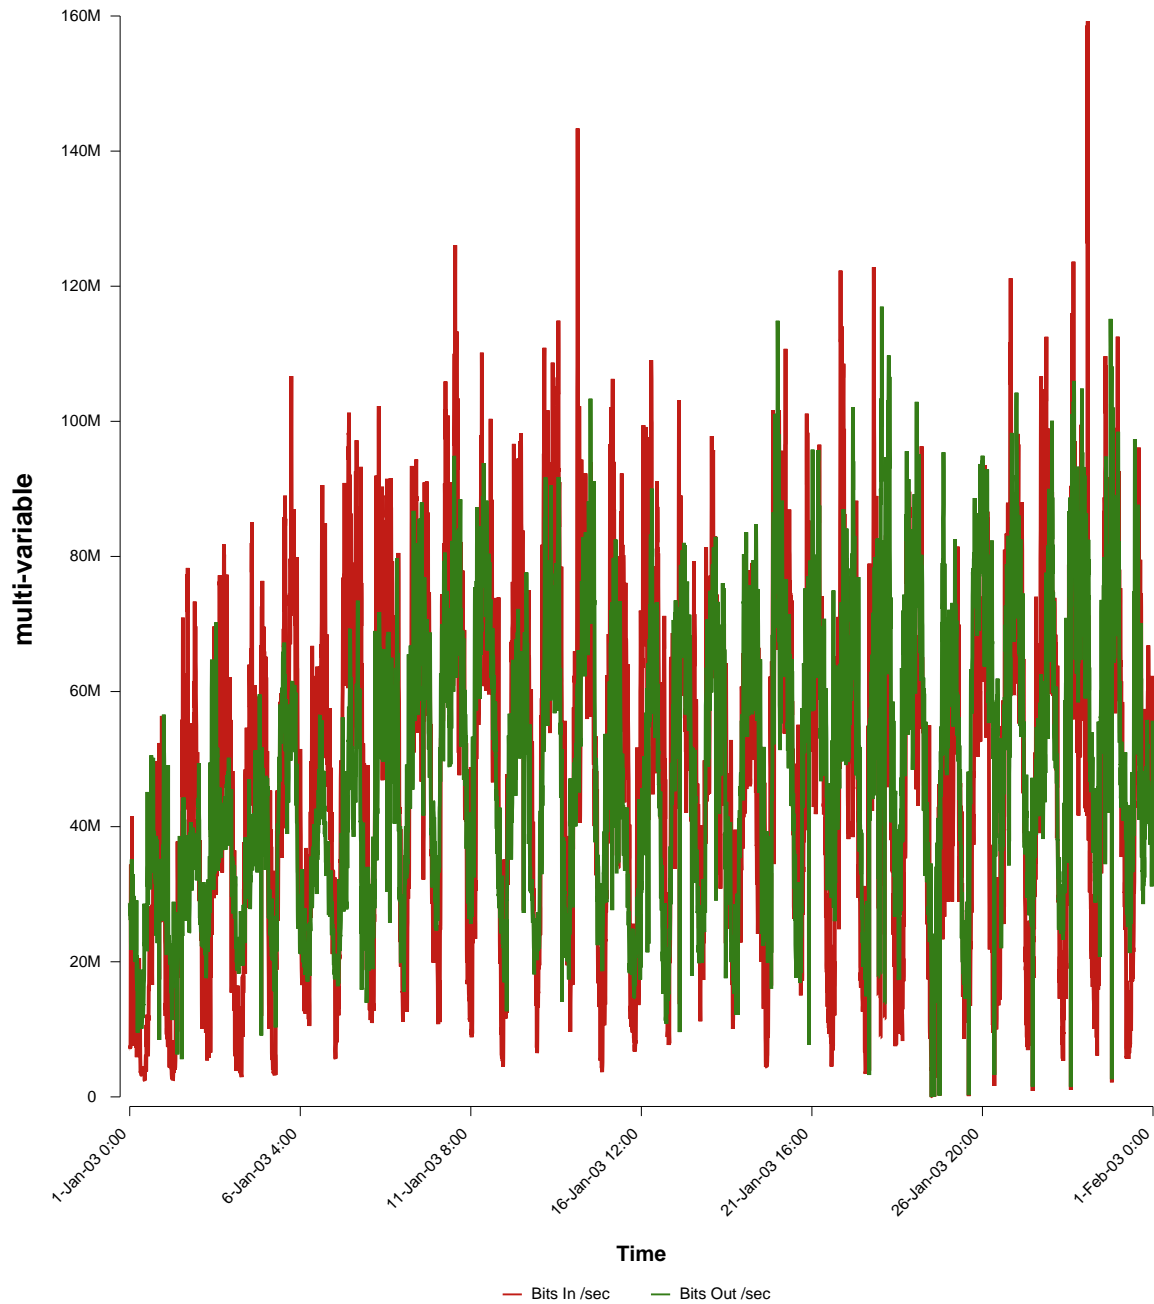

# eHealth Trend Report

Divide by Time

## SUNET-A-RONNEBY-BTH

From: 2003/01/01 00:00  
To: 2003/01/31 23:59

Created: 2003/02/02 05:10:25