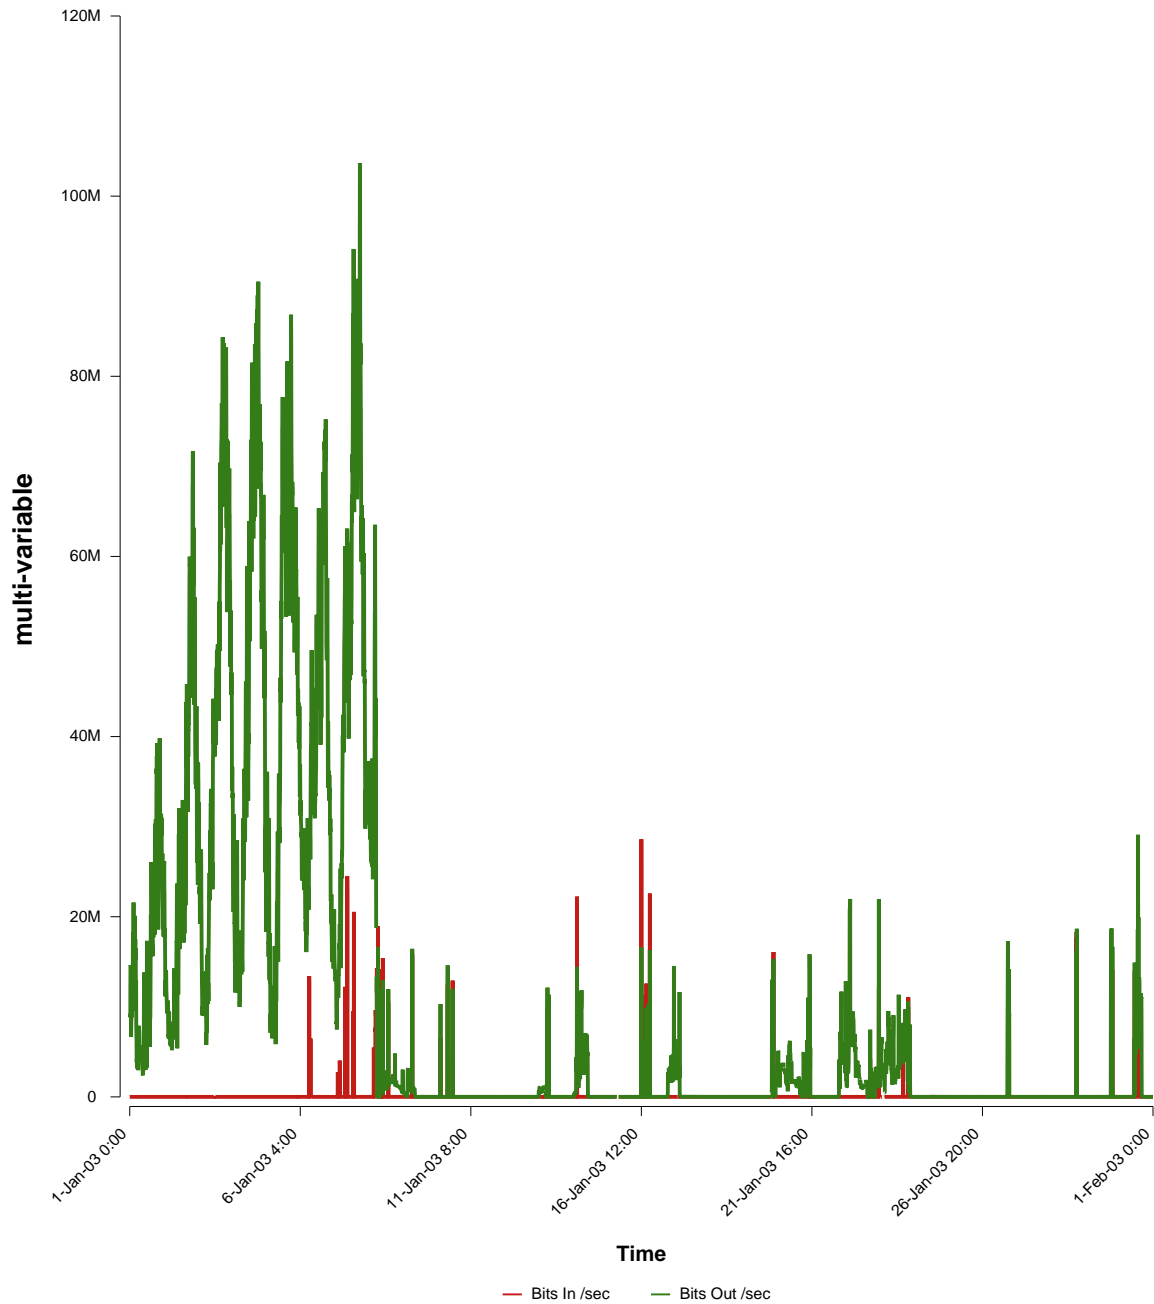

eHealth Trend Report

Divide by Time

SUNET-A-OREBRO-ORU

From: 2003/01/01 00:00
To: 2003/01/31 23:59

Created: 2003/02/02 05:00:31