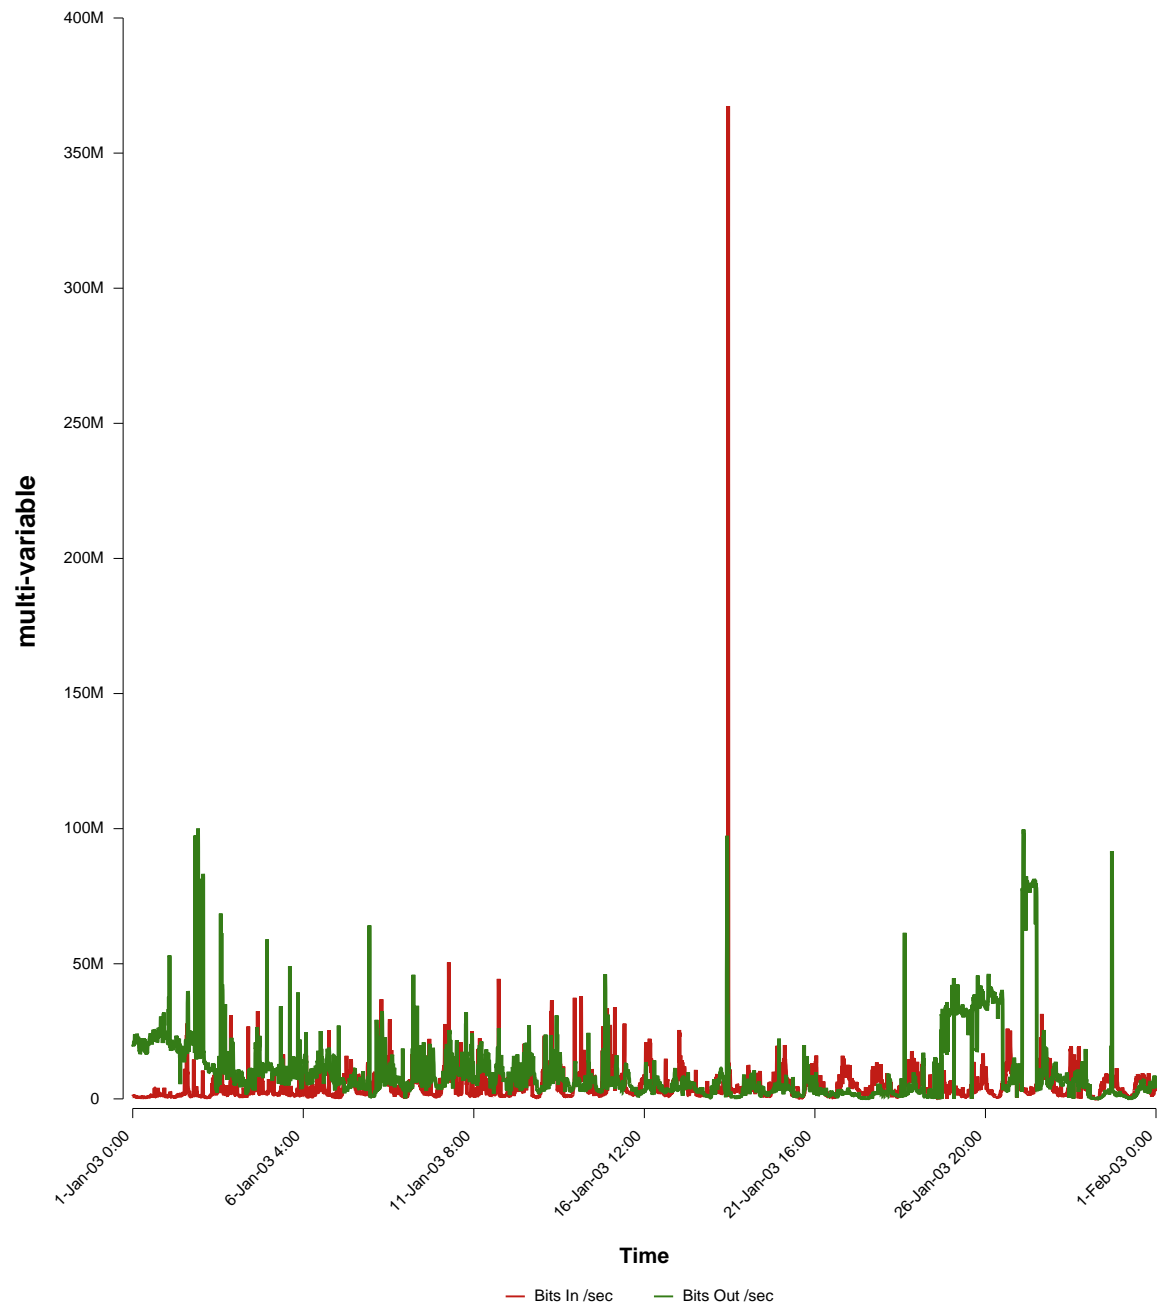

eHealth Trend Report

Divide by Time

SUNET-A-MALMO-MAH

From: 2003/01/01 00:00
To: 2003/01/31 23:59

Created: 2003/02/02 04:50:28