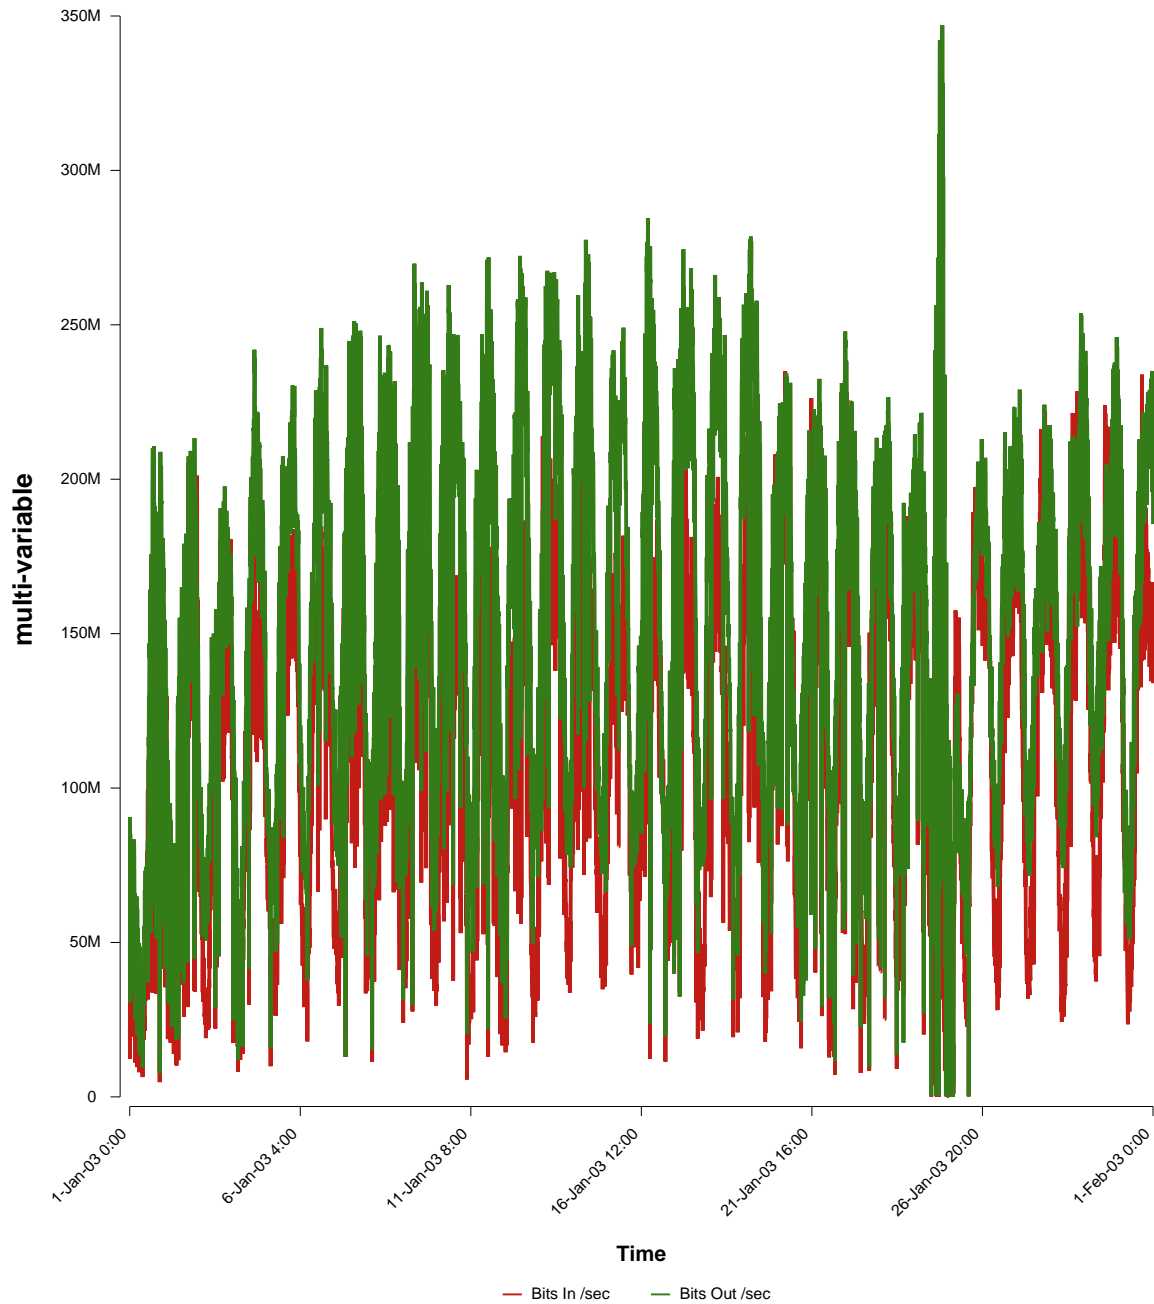

eHealth Trend Report

Divide by Time

SUNET-A-LUND-LU

From: 2003/01/01 00:00
To: 2003/01/31 23:59

Created: 2003/02/02 04:50:27