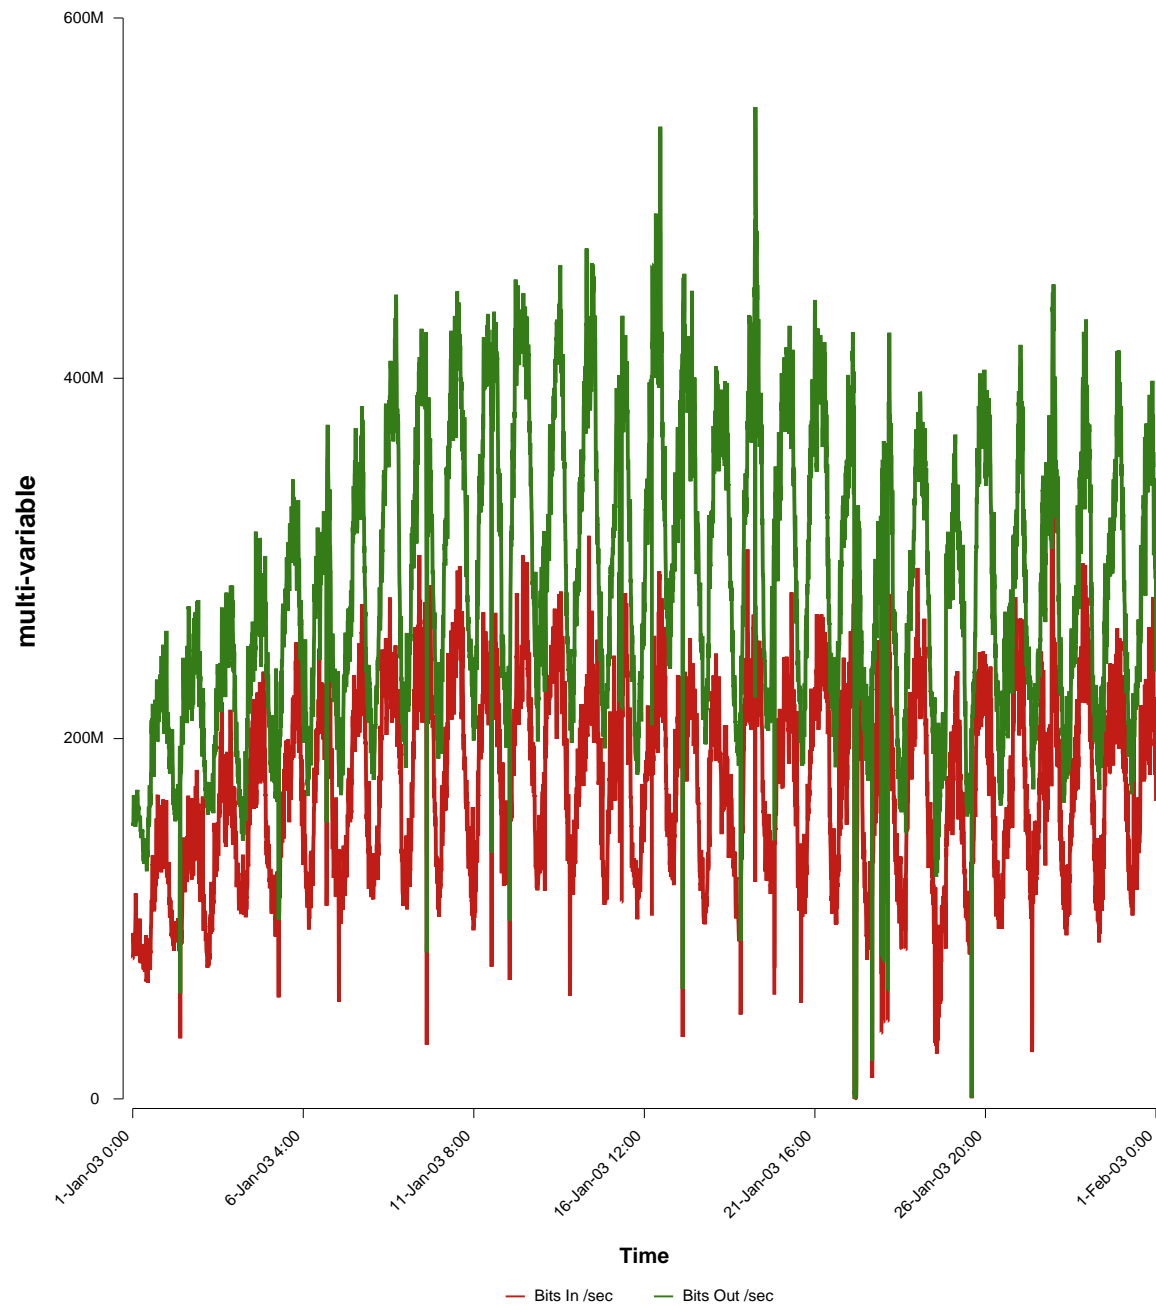

# eHealth Trend Report

Divide by Time

## SUNET-A-LULEA-LTU

From: 2003/01/01 00:00  
To: 2003/01/31 23:59

Created: 2003/02/02 04:45:24