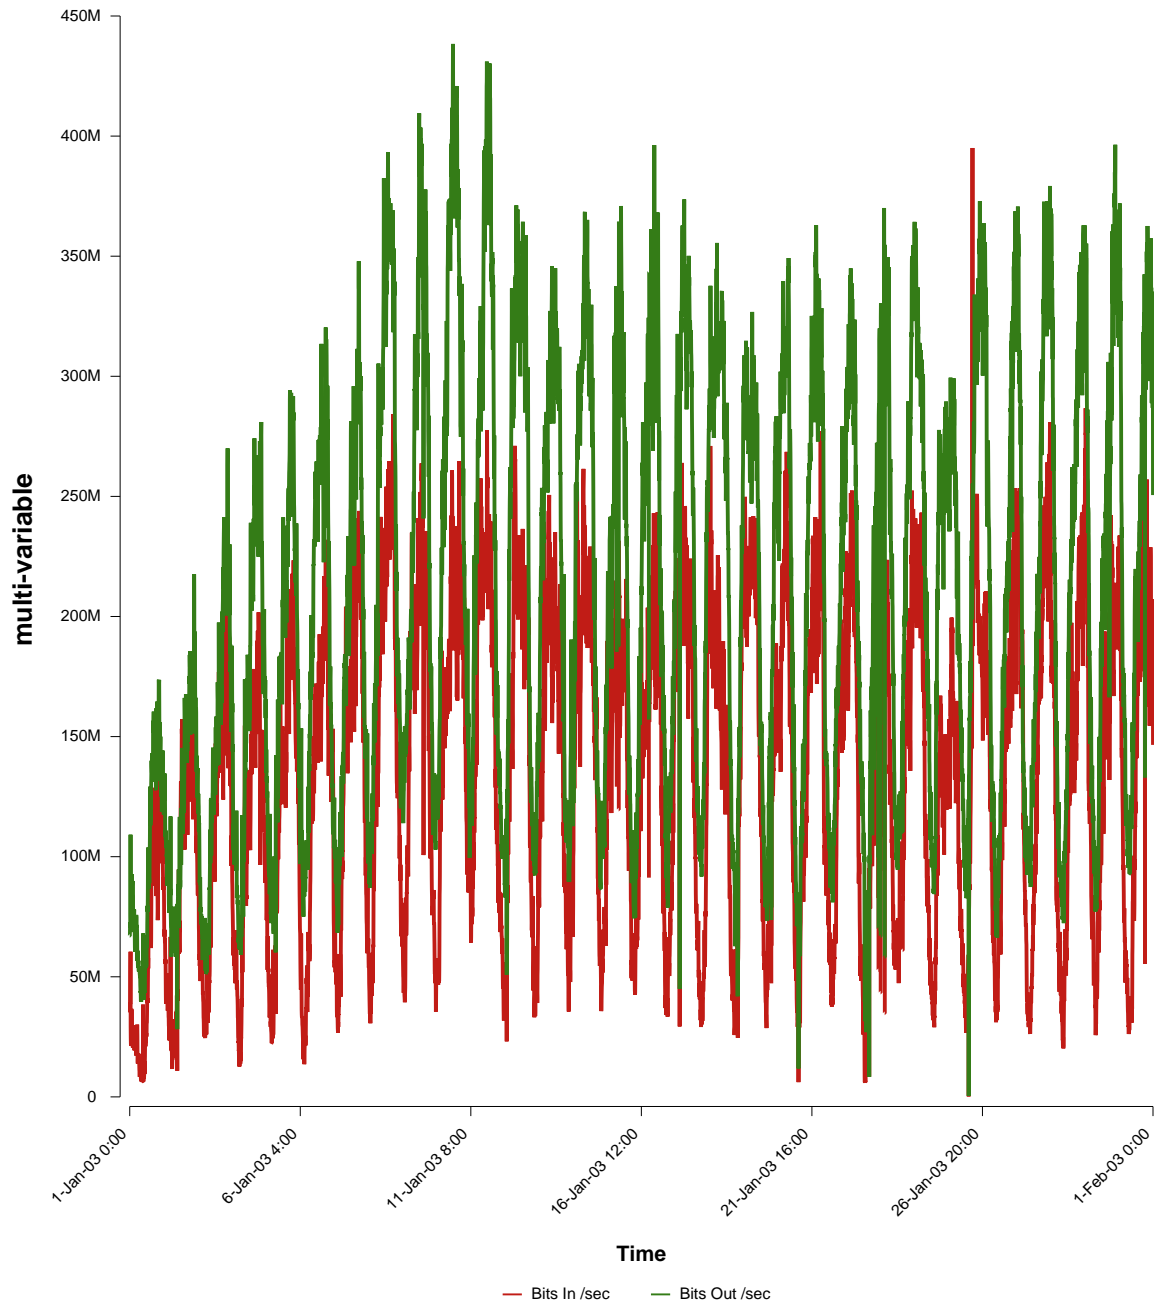

# eHealth Trend Report

Divide by Time

## SUNET-A-LINKOPING-LIU

From: 2003/01/01 00:00  
To: 2003/01/31 23:59

Created: 2003/02/02 04:30:25