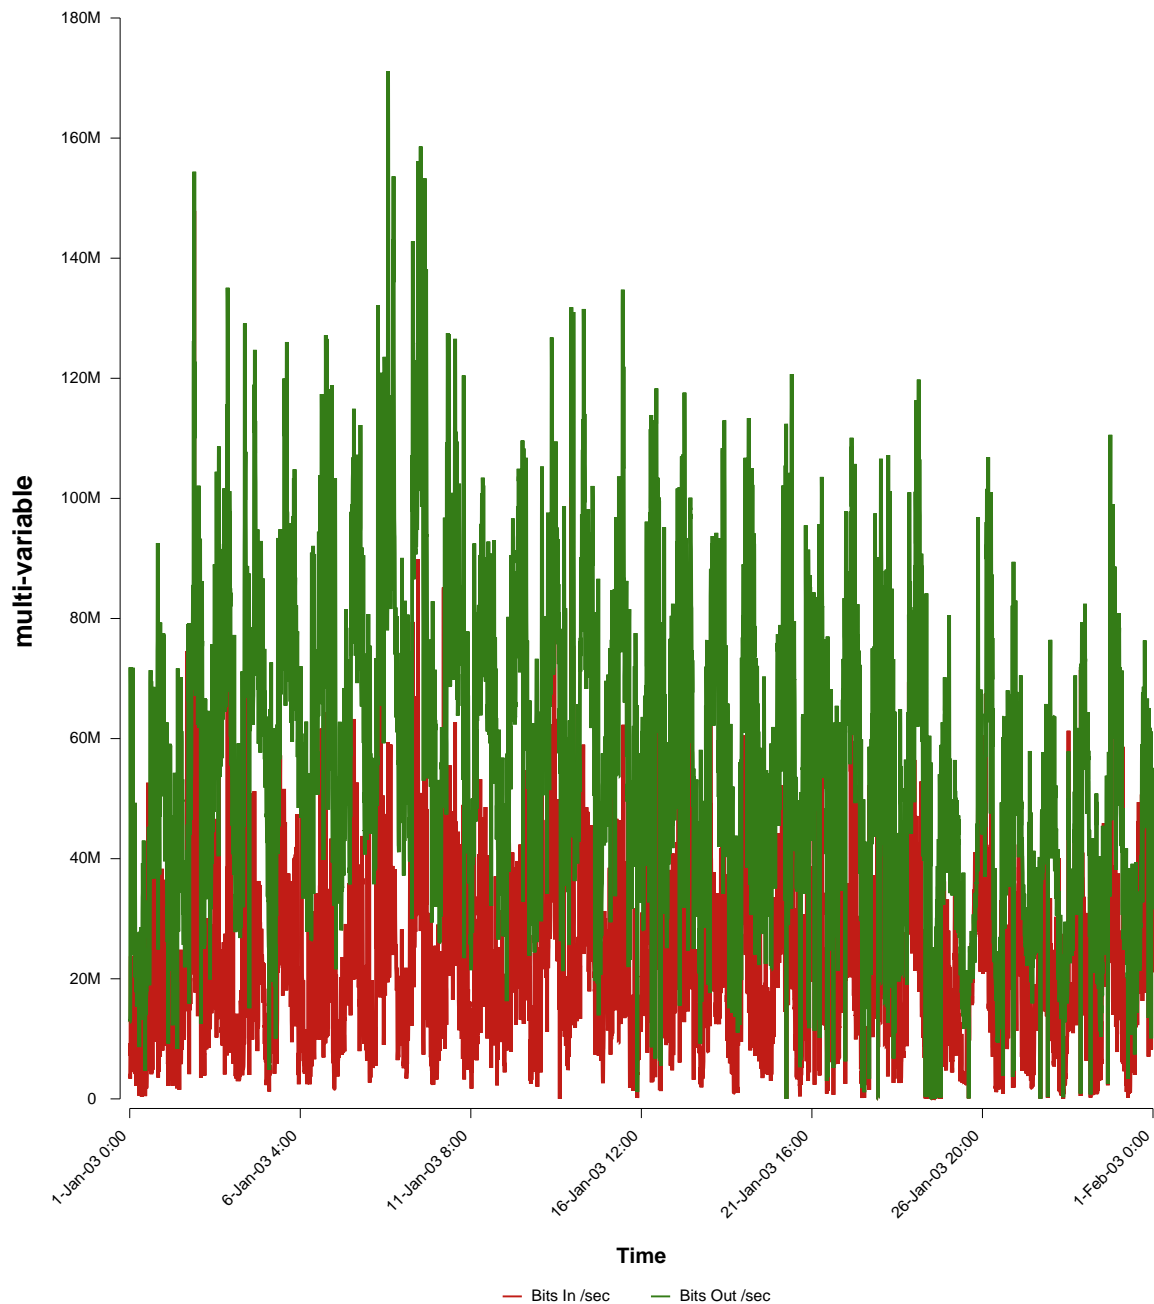

eHealth Trend Report

Divide by Time

SUNET-A-KRISTIANSTAD-HKR

From: 2003/01/01 00:00
To: 2003/01/31 23:59

Created: 2003/02/02 04:20:29