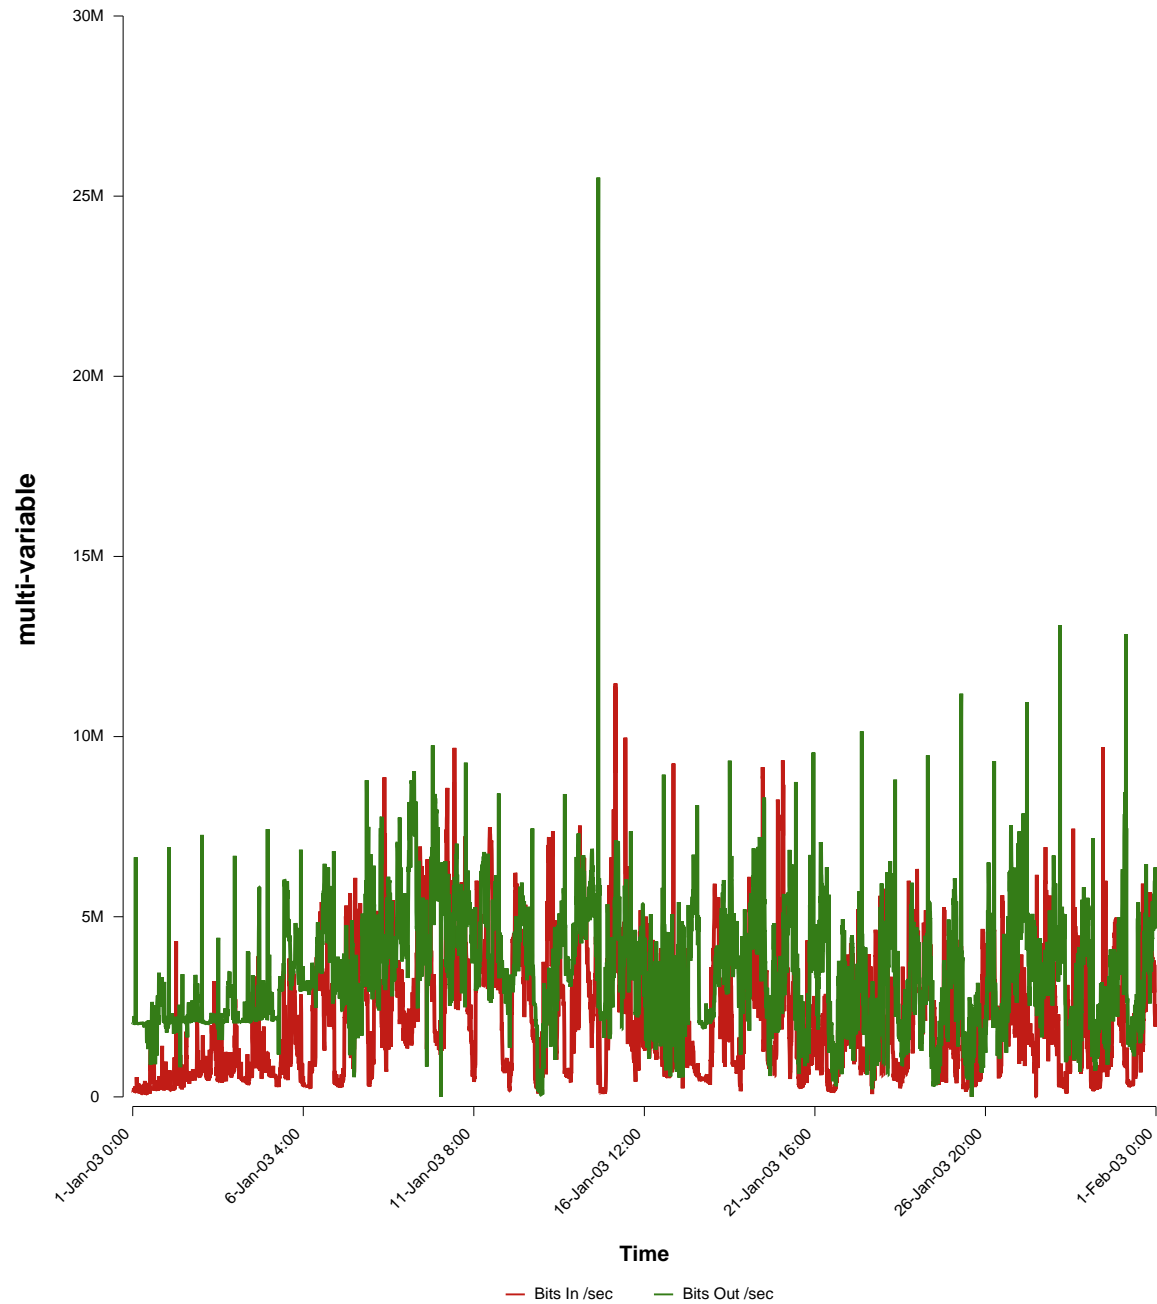

eHealth Trend Report

Divide by Time

SUNET-A-KIRUNA-IRF

From: 2003/01/01 00:00
To: 2003/01/31 23:59

Created: 2003/02/02 04:10:24