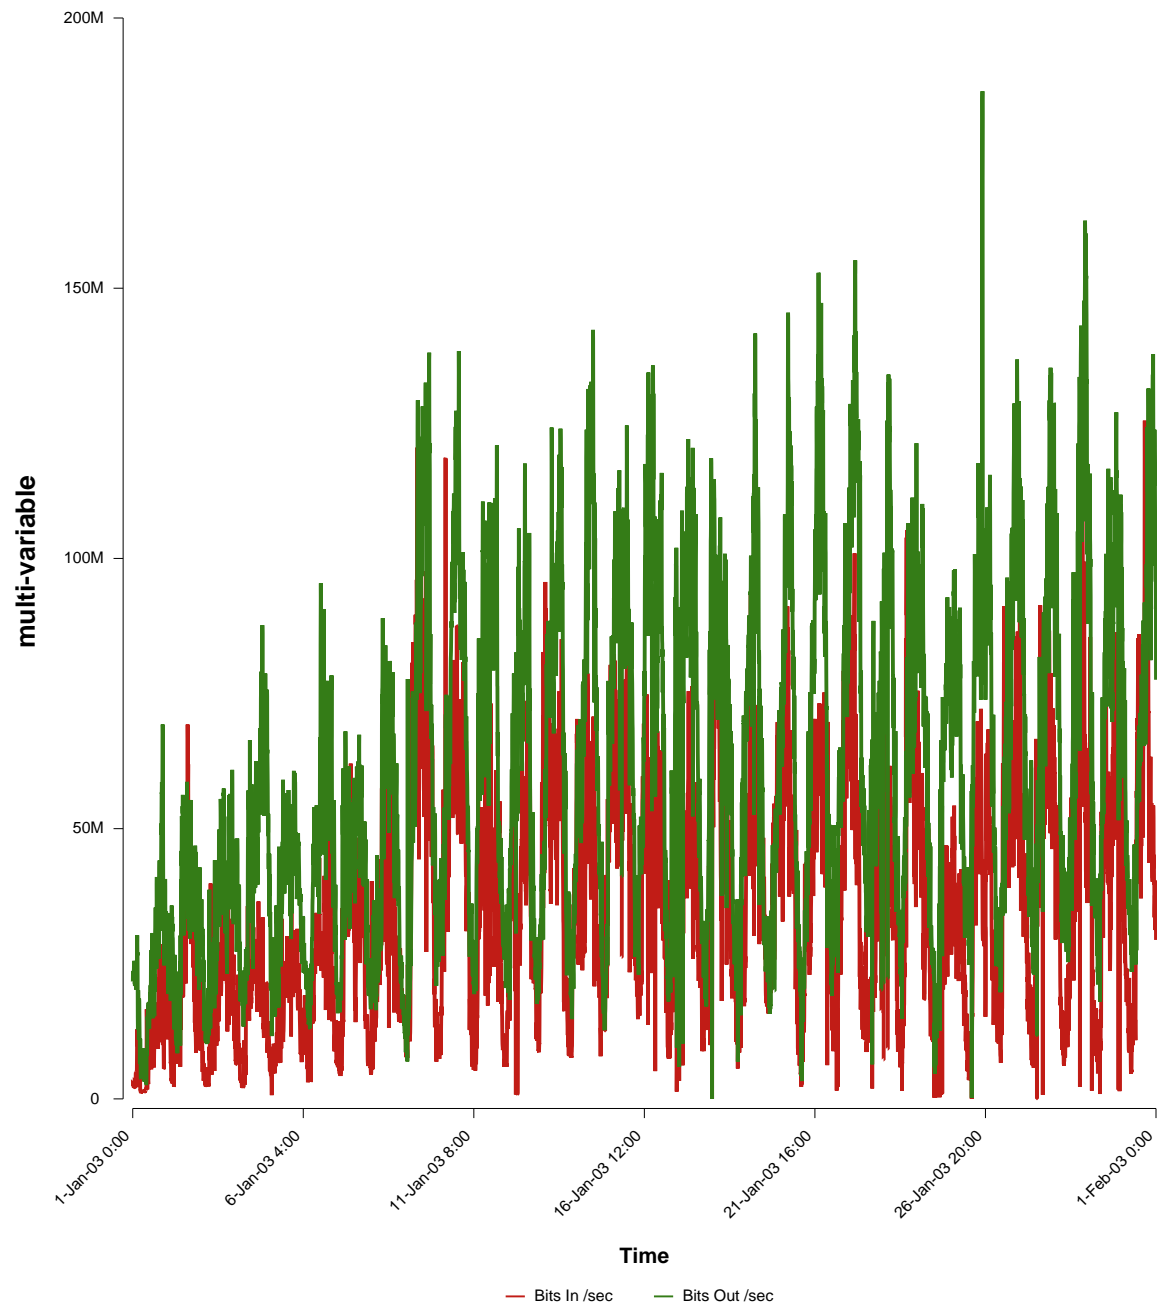

eHealth Trend Report

Divide by Time

SUNET-A-KARLSTAD-KAU

From: 2003/01/01 00:00
To: 2003/01/31 23:59

Created: 2003/02/02 04:00:24