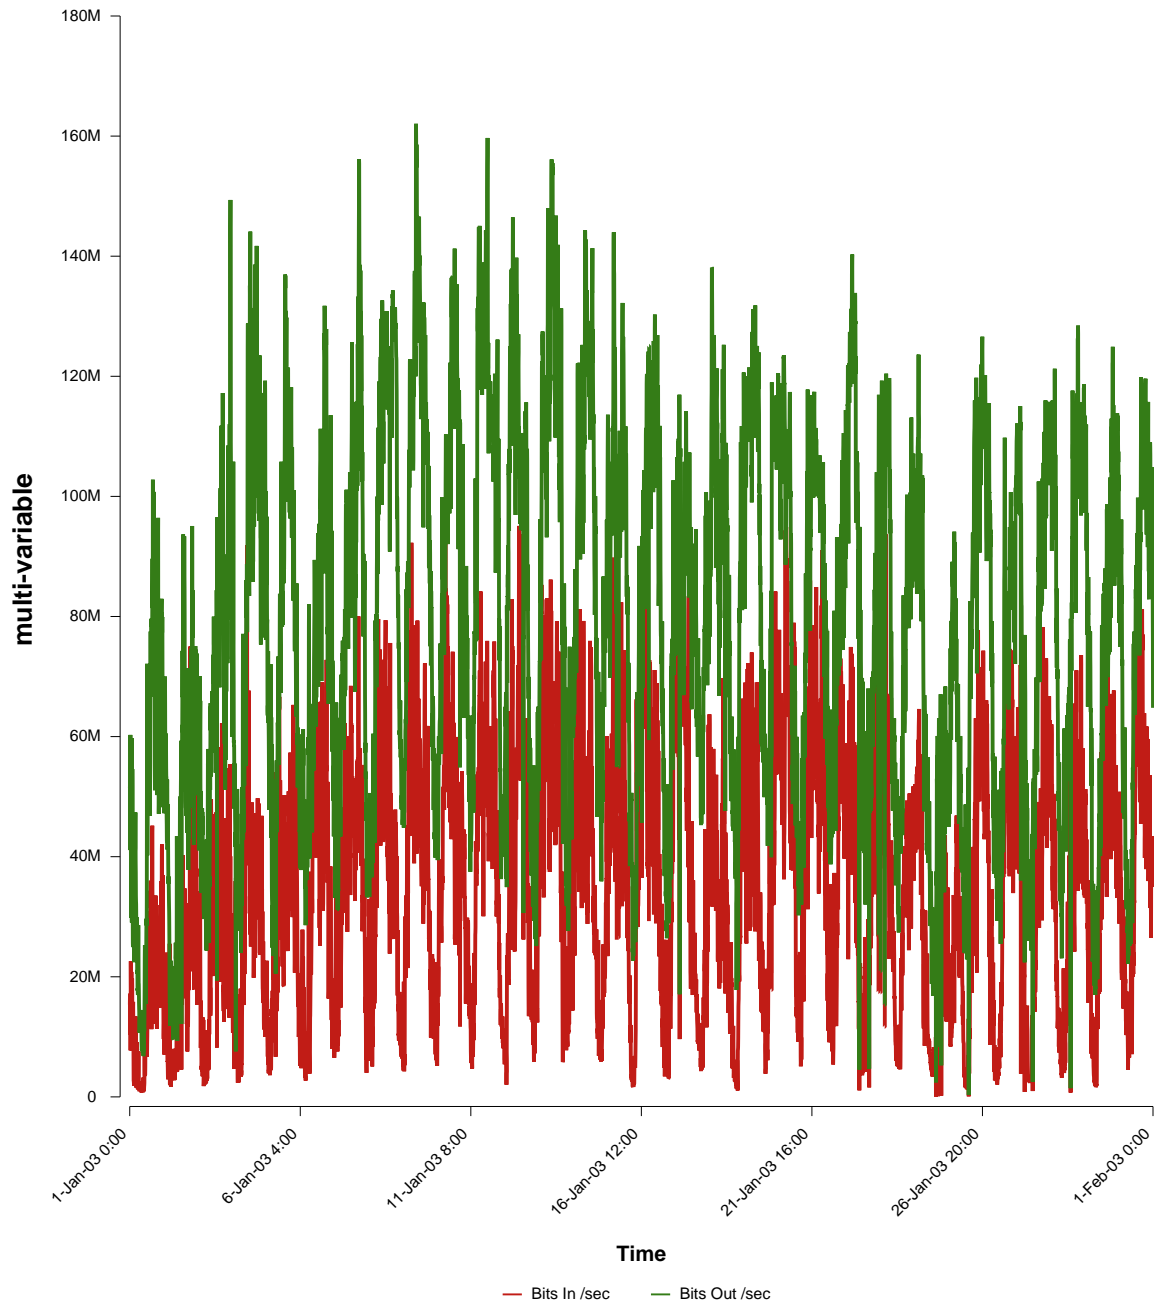

eHealth Trend Report

Divide by Time

SUNET-A-KALMAR-HIK

From: 2003/01/01 00:00
To: 2003/01/31 23:59

Created: 2003/02/02 03:50:27