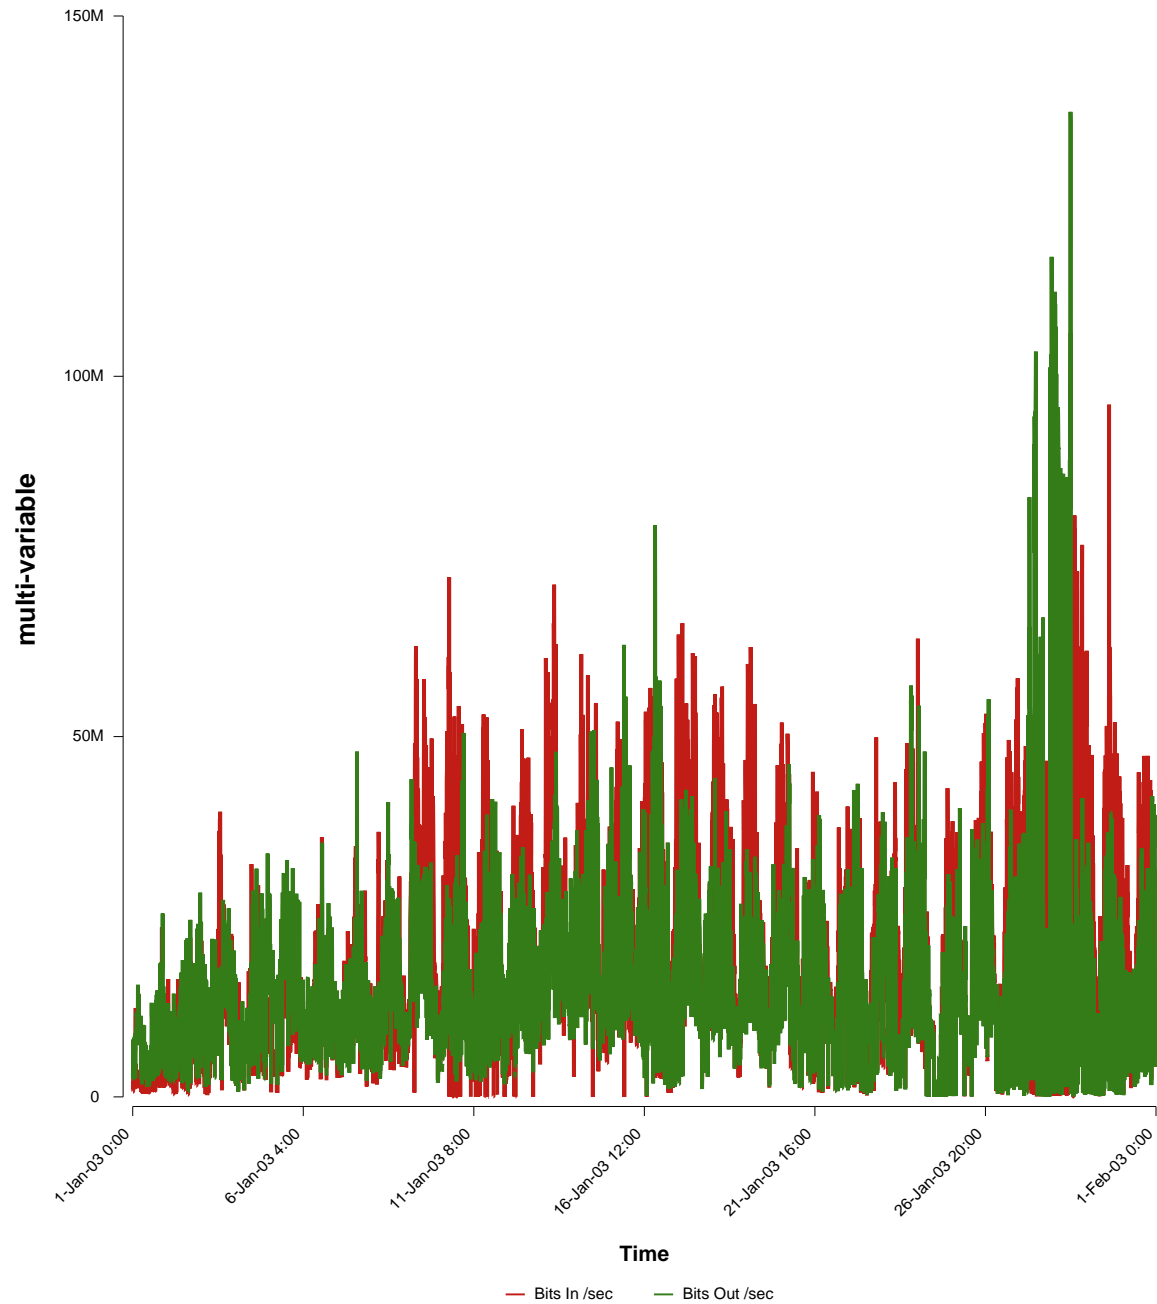

# eHealth Trend Report

Divide by Time

## SUNET-A-JONKOPING-HJ

From: 2003/01/01 00:00  
To: 2003/01/31 23:59

Created: 2003/02/02 03:40:28