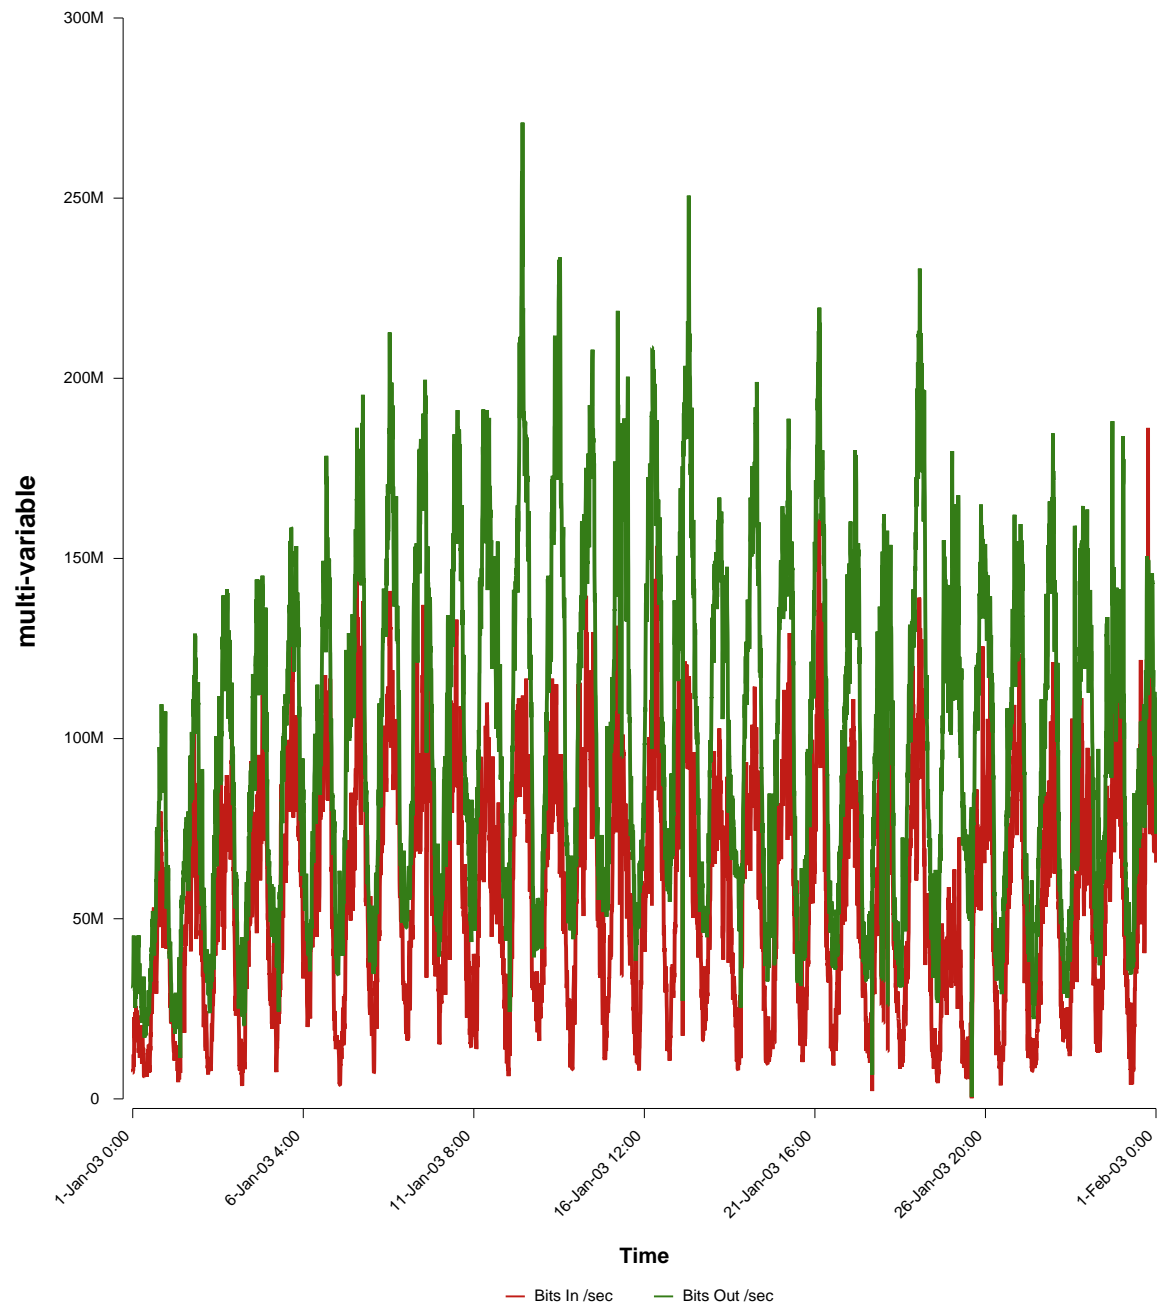

eHealth Trend Report

Divide by Time

SUNET-A-HALMSTAD-HH

From: 2003/01/01 00:00
To: 2003/01/31 23:59

Created: 2003/02/02 03:50:26