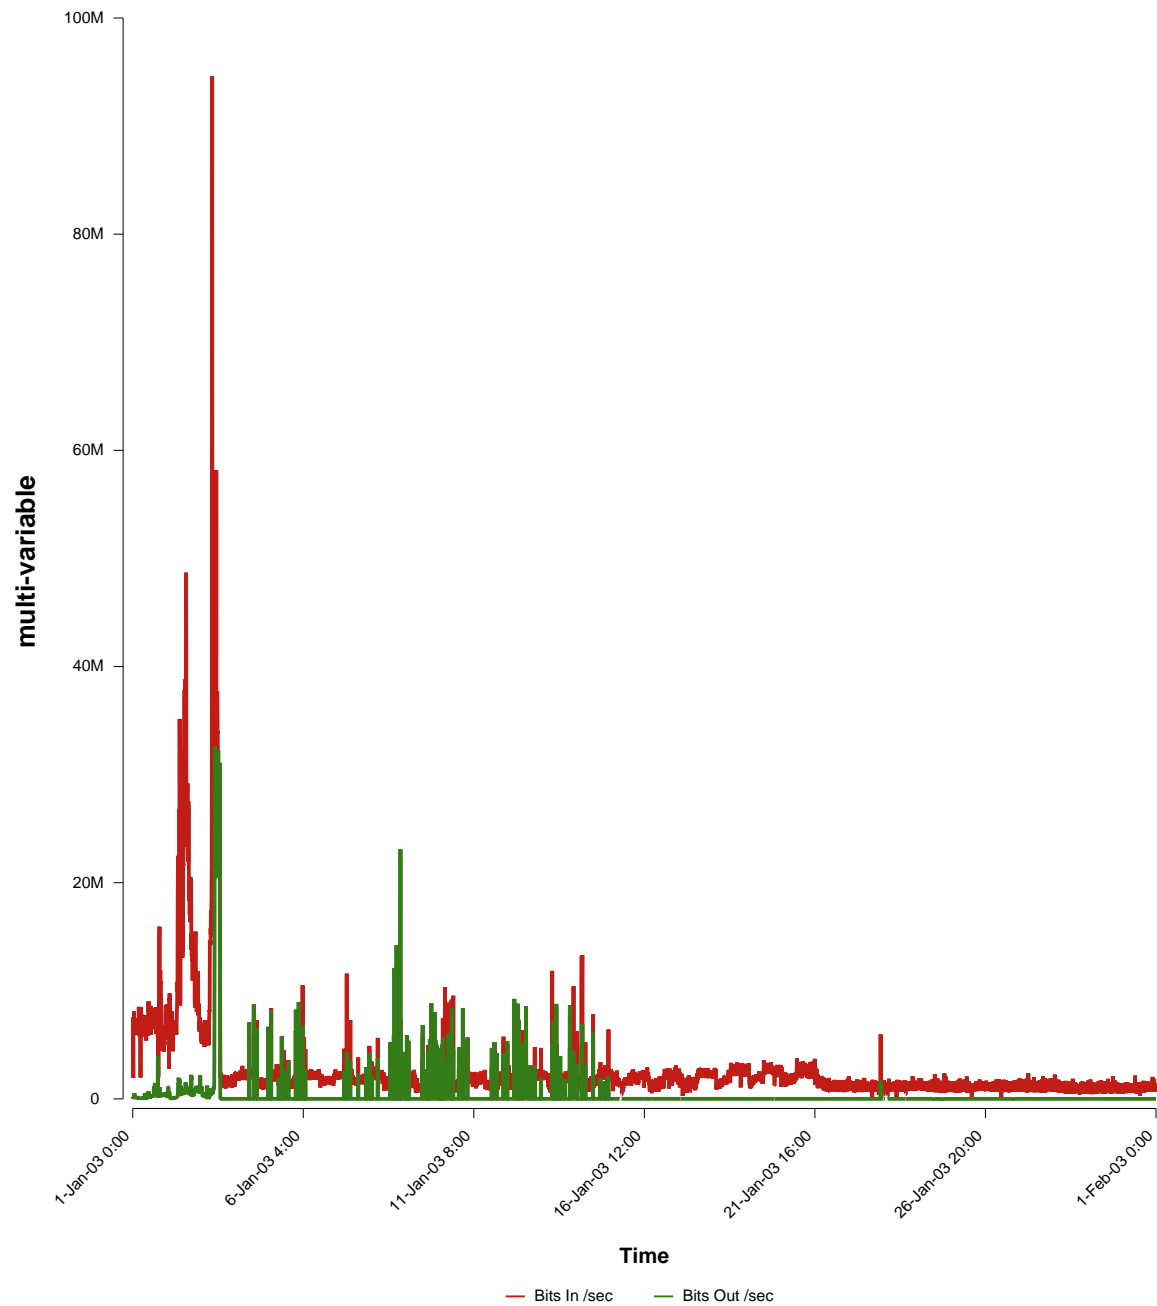

# eHealth Trend Report

Divide by Time

## SUNET-A-GBG-GU

From: 2003/01/01 00:00  
To: 2003/01/31 23:59

Created: 2003/02/02 03:40:26