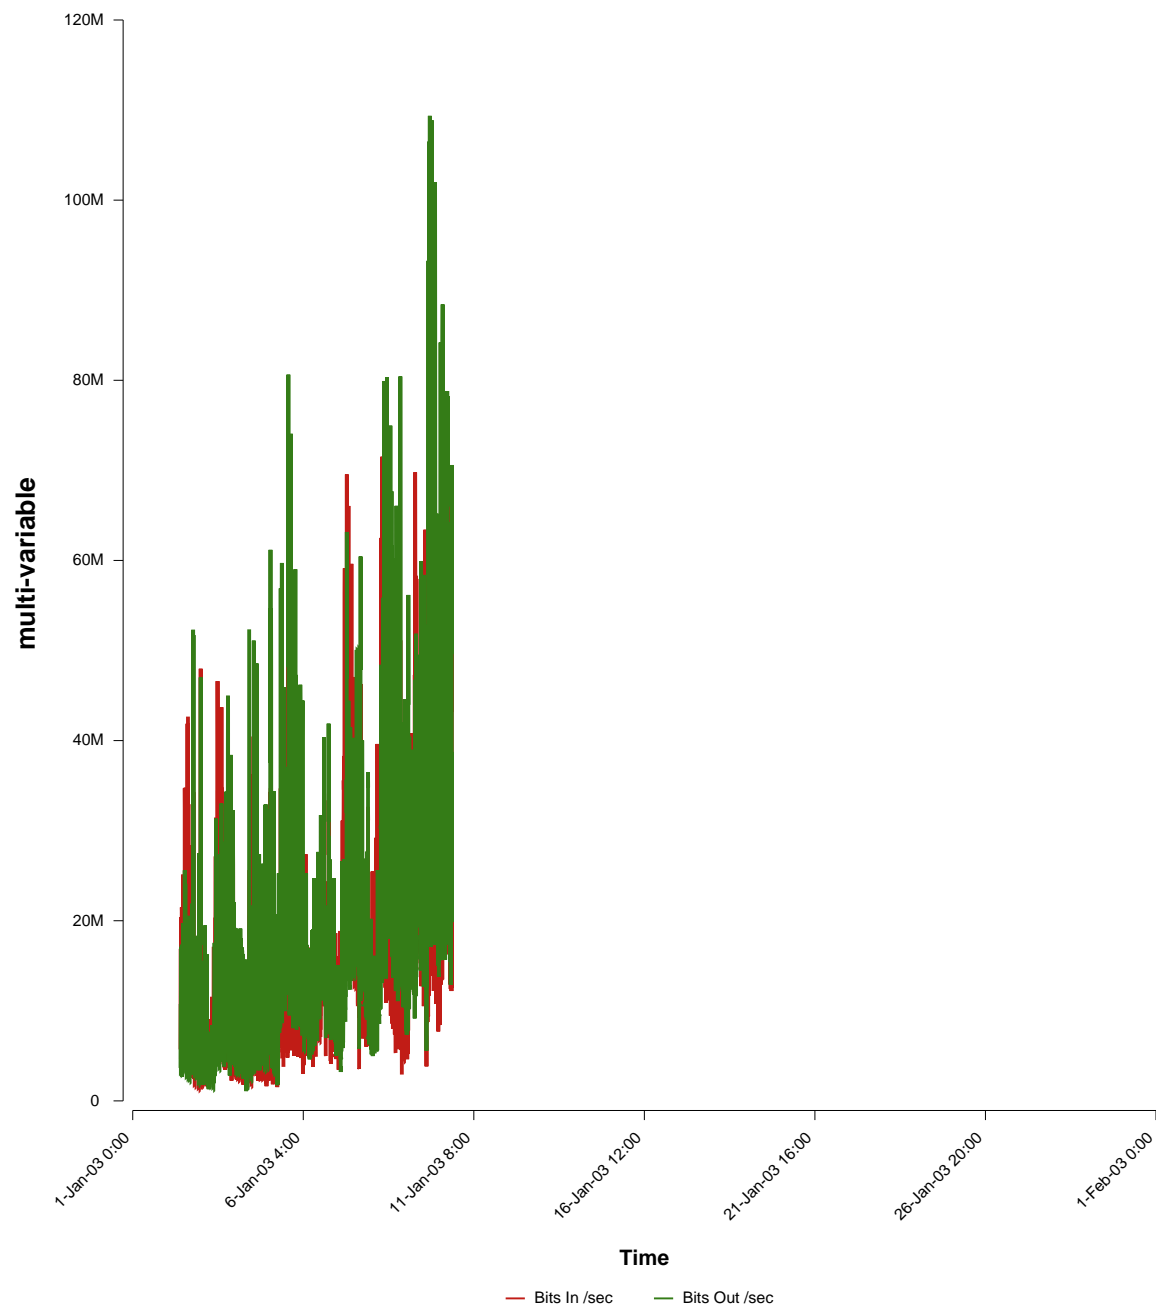

eHealth Trend Report

Divide by Time

SUNET-A-GBG-CHALMERS

From: 2003/01/01 00:00
To: 2003/01/31 23:59

Created: 2003/02/02 03:30:24